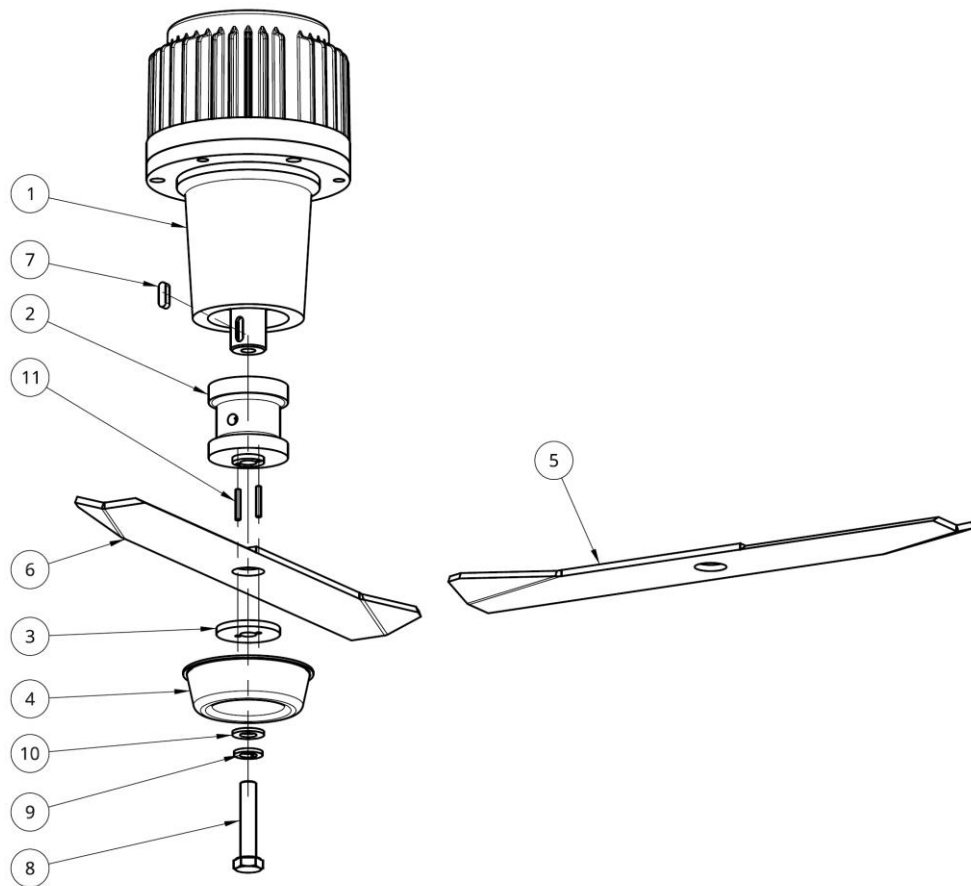

3 DECK MOTOR

Item No.	Part number	Description	Quantity
1	B221000	DECK MOTOR	1
2	B220010	BLADE HUB	1
3	B220020	BLADE WASHER	1
4	B220030	BLADE CUP	1
5	B220120	BLADE 450 L ORANGE	1
6	B220220	BLADE 450 R BLACK	2
7	F4005	KEY	1
8	F0211	HEX BOLT	1
9	F3101	SPRING WASHER	1
10	F3003	WASHER	1
11	F4601	SPRING PIN	2
	F4510	HUB BEARING 1640-2RS	1
	F4701	RETAINING RING 22	1