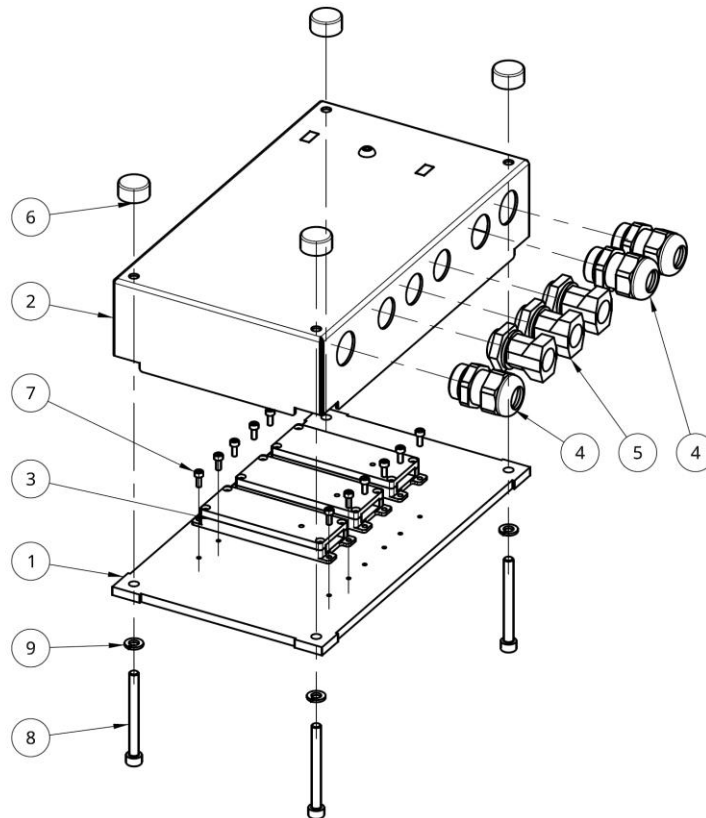

R52 TURF

Parts Manual

No. PM-RAY-D-R52-EN Ver. 1.0

Valid for Serial Numbers: 00001 –

Contents

1	R52 EL. BOX.....	3
2	DECK R52	4
3	DECK MOTOR.....	5
4	CASTER WHEEL	6
5	DECK FLEX FRAME.....	7
6	DEEP MULCHING KIT R52TURF (OPTIONAL).....	8

1 R52 EL. BOX

Item No.	Part number	Description	Quantity
1	B050010	DECK BOX COOLER	1
2	B050020	DECK BOX COVER	1
3	E2010	RAYMO AM C.U.	3
4	E3101	CABLE GLAND	3
5	E3111	CABLE GLAND	3
6	F5006	SILENT BLOCK	4
7	F0310	SOCKET SCREW	12
8	F0304	SOCKET SCREW	4
9	F3103	SPRING WASHER	4
	B051100	CABLE R42 POWER	1
	B051200	CABLE R42 CAN	1
	E3302	CONNECTOR BLUE	1

2 DECK R52

Item No.	Part number	Description	Qty	Item No.	Part number	Description	Qty
1	B241000	DECK R52 TURF	1	15	F4402	SPACER	4
2	B242000	52 DECK BUMPER	1	16	F2001	LOCK NUT	10
3	B230000	DECK FRAME FLEX ASM	1	17	F0601	CARRIAGE BOLT	2
4	B233100	CASTER WHEEL ASM	2	18	F3003	WASHER	2
5	B240010	52 CASTER HOLDER	2	19	F0603	CARRIAGE BOLT	15
6	B240020	52 DECK RUBBER	1	20	F3202	LARGE WASHER	7
7	B240030	52 RUBBER WASHER	1	21	F2002	LOCK NUT	23
8	B240040	SKID PLATE	2	22	F0207	HEX BOLT	9
9	B240070L	52 MULCH L2	1	23	F0205	HEX BOLT	9
10	B240070R	52 MULCH R2	1	24	F3102	SPRING WASHER	18
11	B240080	52 MULCH S2	1	25	F0104	HEX BOLT	4
12	B230030	HIGHT ADJ. BRACKET	2	26	F0412	FLAT SCREW	8
13	B210010	DECK WHEEL SHAFT	4	27	F0604	CARRIAGE BOLT	4
14	B0010	DECK WHEEL	4				

4 CASTER WHEEL

Item No.	Part number	Description	Quantity
1	B233000	DECK WHEEL FRAME	1
2	G0020	CASTER WHEEL	1
3	B234000	CASTER WHEEL BRACKET	1
4	B230110	CASTER WHEEL PIVOT	1
5	B230120	PIVOT WASHER	1
6	B230130	CASTER WHEEL SPACING TUBE	1
7	B230040	HIGHT PLATE FRONT	2
8	F4220	BUSHING	2
9	G0200	TUBE PLUG	1
10	G0110	LOCK PIN	1
11	G0140	LOCK PIN	1
12	F0101	HEX BOLT	1
13	F0401	FLAT SCREW	1
14	F0106	HEX BOLT	2
15	F2001	LOCK NUT	2
16	F2002	LOCK NUT	2
17	F3001	WASHER	2
18	F3003	WASHER	1
19	F5020	SILENT BLOCK	1
20	B230090	HIGHT PLATE WASHER	4