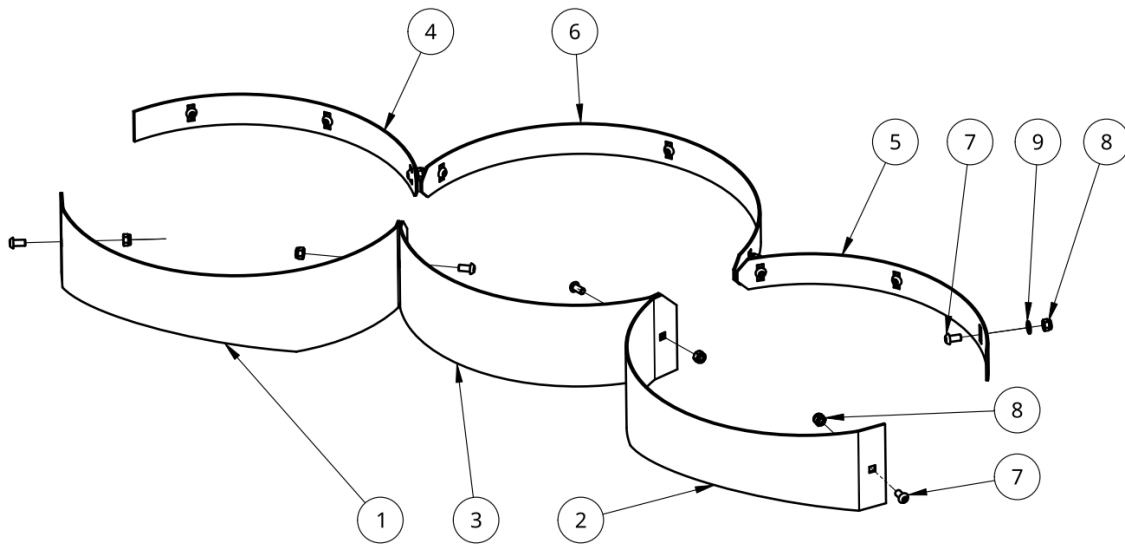

6 DEEP MULCHING KIT R52TURF (OPTIONAL)

Item No.	Part number	Description	Quantity
1	B240050L	52 MULCH L1	1
2	B240050R	52 MULCH R2	1
3	B240060	52 MULCH S1	1
4	B240090L	52 MULCH FL	1
5	B240090R	52 MULCH FR	1
6	B240100	52 MULCH FS	1
7	F0604	CARRIAGE BOLT	13
8	F2002	LICK NUT	13
9	F3004	WASHER	9