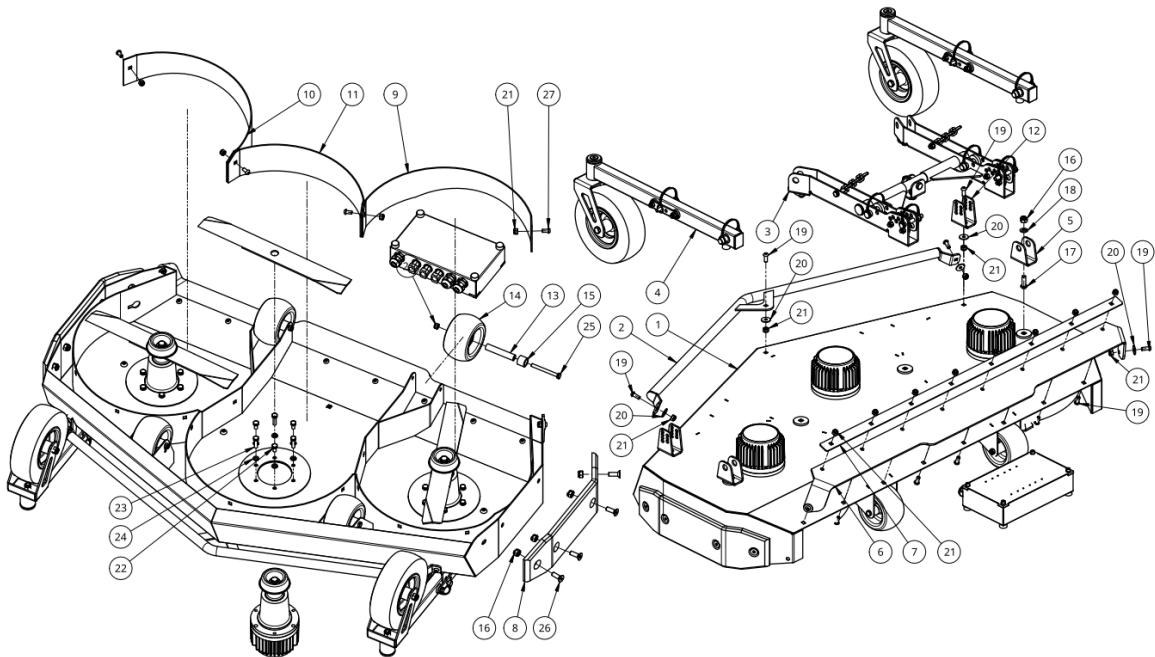

R52 TURF

Parts Manual

No. PM-RAY-D-R52-EN Ver. 1.0

Valid for Serial Numbers: 00001 –

Contents

1	R52 EL. BOX.....	3
2	DECK R52	4
3	DECK MOTOR.....	5
4	CASTER WHEEL	6
5	DECK FLEX FRAME.....	7
6	DEEP MULCHING KIT R52TURF (OPTIONAL).....	8

1 R52 EL. BOX

Item No.	Part number	Description	Quantity
1	B050010	DECK BOX COOLER	1
2	B050020	DECK BOX COVER	1
3	E2010	RAYMO AM C.U.	3
4	E3101	CABLE GLAND	3
5	E3111	CABLE GLAND	3
6	F5006	SILENT BLOCK	4
7	F0310	SOCKET SCREW	12
8	F0304	SOCKET SCREW	4
9	F3103	SPRING WASHER	4
	B051100	CABLE R42 POWER	1
	B051200	CABLE R42 CAN	1
	E3302	CONNECTOR BLUE	1

2 DECK R52

Item No.	Part number	Description	Qty	Item No.	Part number	Description	Qty
1	B241000	DECK R52 TURF	1	15	F4402	SPACER	4
2	B242000	52 DECK BUMPER	1	16	F2001	LOCK NUT	10
3	B230000	DECK FRAME FLEX ASM	1	17	F0601	CARRIAGE BOLT	2
4	B233100	CASTER WHEEL ASM	2	18	F3003	WASHER	2
5	B240010	52 CASTER HOLDER	2	19	F0603	CARRIAGE BOLT	15
6	B240020	52 DECK RUBBER	1	20	F3202	LARGE WASHER	7
7	B240030	52 RUBBER WASHER	1	21	F2002	LOCK NUT	23
8	B240040	SKID PLATE	2	22	F0207	HEX BOLT	9
9	B240070L	52 MULCH L2	1	23	F0205	HEX BOLT	9
10	B240070R	52 MULCH R2	1	24	F3102	SPRING WASHER	18
11	B240080	52 MULCH S2	1	25	F0104	HEX BOLT	4
12	B230030	HIGHT ADJ. BRACKET	2	26	F0412	FLAT SCREW	8
13	B210010	DECK WHEEL SHAFT	4	27	F0604	CARRIAGE BOLT	4
14	B0010	DECK WHEEL	4				

4 CASTER WHEEL

Item No.	Part number	Description	Quantity
1	B233000	DECK WHEEL FRAME	1
2	G0020	CASTER WHEEL	1
3	B234000	CASTER WHEEL BRACKET	1
4	B230110	CASTER WHEEL PIVOT	1
5	B230120	PIVOT WASHER	1
6	B230130	CASTER WHEEL SPACING TUBE	1
7	B230040	HIGHT PLATE FRONT	2
8	F4220	BUSHING	2
9	G0200	TUBE PLUG	1
10	G0110	LOCK PIN	1
11	G0140	LOCK PIN	1
12	F0101	HEX BOLT	1
13	F0401	FLAT SCREW	1
14	F0106	HEX BOLT	2
15	F2001	LOCK NUT	2
16	F2002	LOCK NUT	2
17	F3001	WASHER	2
18	F3003	WASHER	1
19	F5020	SILENT BLOCK	1
20	B230090	HIGHT PLATE WASHER	4