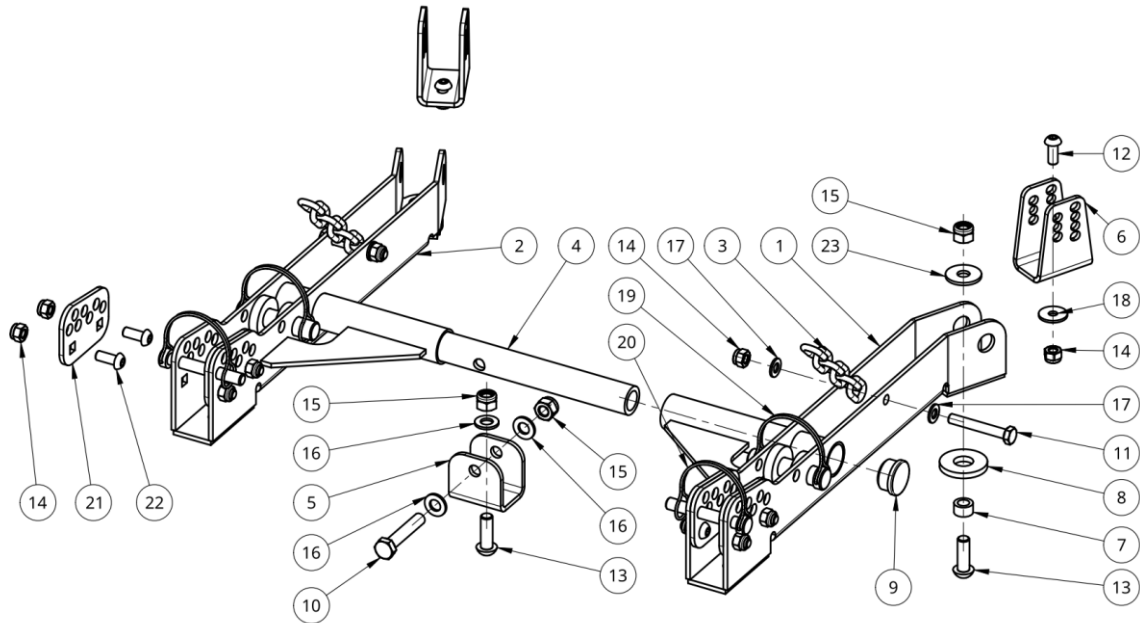

5 DECK FLEX FRAME

Item No.	Part number	Description	Quantity
1	B231000	DECK FRAME R42 LEFT	1
2	B232000	DECK FRAME R42 RIGHT	1
3	B230070	DECK SPRING CHAIN	2
4	B230010	DECK FRAME TUBE	1
5	B230020	DECK TUBE BRACKET	1
6	B230030	HIGHT ADJ. BRACKET	2
7	B230050	DECK SPACING RING	2
8	B230060	DECK RUBBER SPACER	2
9	G0210	TUBE PLUG	2
10	F0103	HEX BOLT	1
11	F0107	HEX BOLT	2
12	F0603	CARRIAGE BOLT	4
13	F0601	CARRIAGE BOLT	3
14	F2002	LOCK NUT	13
15	F2001	LOCK NUT	4
16	F3003	WASHER	3
17	F3004	WASHER	4
18	F3202	LARGE WASHER	2
19	G0110	LOCK PIN	2
20	G0120	LOCK PIN	2
21	B230080	HIGHT PLATE REAR	4
22	F0503	BUTTON SCREW	8
23	F3206	LARGE WASHER	2