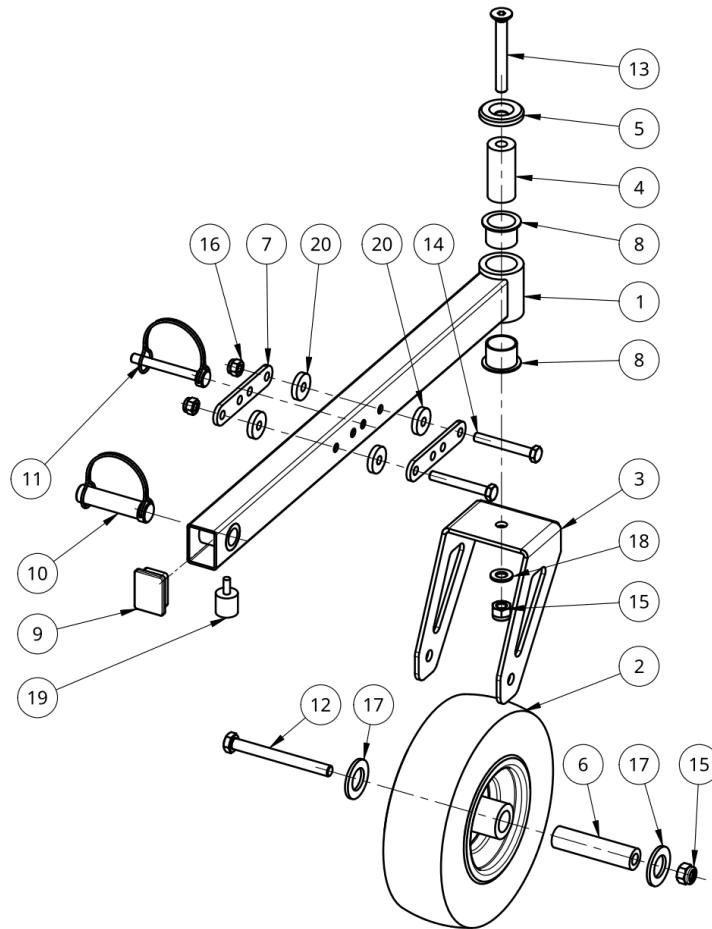

2 DECK R52

Item No.	Part number	Description	Qty	Item No.	Part number	Description	Qty
1	B241000	DECK R52 TURF	1	15	F4402	SPACER	4
2	B242000	52 DECK BUMPER	1	16	F2001	LOCK NUT	10
3	B230000	DECK FRAME FLEX ASM	1	17	F0601	CARRIAGE BOLT	2
4	B233100	CASTER WHEEL ASM	2	18	F3003	WASHER	2
5	B240010	52 CASTER HOLDER	2	19	F0603	CARRIAGE BOLT	15
6	B240020	52 DECK RUBBER	1	20	F3202	LARGE WASHER	7
7	B240030	52 RUBBER WASHER	1	21	F2002	LOCK NUT	23
8	B240040	SKID PLATE	2	22	F0207	HEX BOLT	9
9	B240070L	52 MULCH L2	1	23	F0205	HEX BOLT	9
10	B240070R	52 MULCH R2	1	24	F3102	SPRING WASHER	18
11	B240080	52 MULCH S2	1	25	F0104	HEX BOLT	4
12	B230030	HIGHT ADJ. BRACKET	2	26	F0412	FLAT SCREW	8
13	B210010	DECK WHEEL SHAFT	4	27	F0604	CARRIAGE BOLT	4
14	B0010	DECK WHEEL	4				

3 DECK MOTOR

Item No.	Part number	Description	Quantity
1	B221000	DECK MOTOR	1
2	B220010	BLADE HUB	1
3	B220020	BLADE WASHER	1
4	B220030	BLADE CUP	1
5	B220120	BLADE 450 L ORANGE	1
6	B220220	BLADE 450 R BLACK	2
7	F4005	KEY	1
8	F0211	HEX BOLT	1
9	F3101	SPRING WASHER	1
10	F3003	WASHER	1
11	F4601	SPRING PIN	2
	F4510	HUB BEARING 1640-2RS	1
	F4701	RETAINING RING 22	1

4 CASTER WHEEL

Item No.	Part number	Description	Quantity
1	B233000	DECK WHEEL FRAME	1
2	G0020	CASTER WHEEL	1
3	B234000	CASTER WHEEL BRACKET	1
4	B230110	CASTER WHEEL PIVOT	1
5	B230120	PIVOT WASHER	1
6	B230130	CASTER WHEEL SPACING TUBE	1
7	B230040	HIGHT PLATE FRONT	2
8	F4220	BUSHING	2
9	G0200	TUBE PLUG	1
10	G0110	LOCK PIN	1
11	G0140	LOCK PIN	1
12	F0101	HEX BOLT	1
13	F0401	FLAT SCREW	1
14	F0106	HEX BOLT	2
15	F2001	LOCK NUT	2
16	F2002	LOCK NUT	2
17	F3001	WASHER	2
18	F3003	WASHER	1
19	F5020	SILENT BLOCK	1
20	B230090	HIGHT PLATE WASHER	4