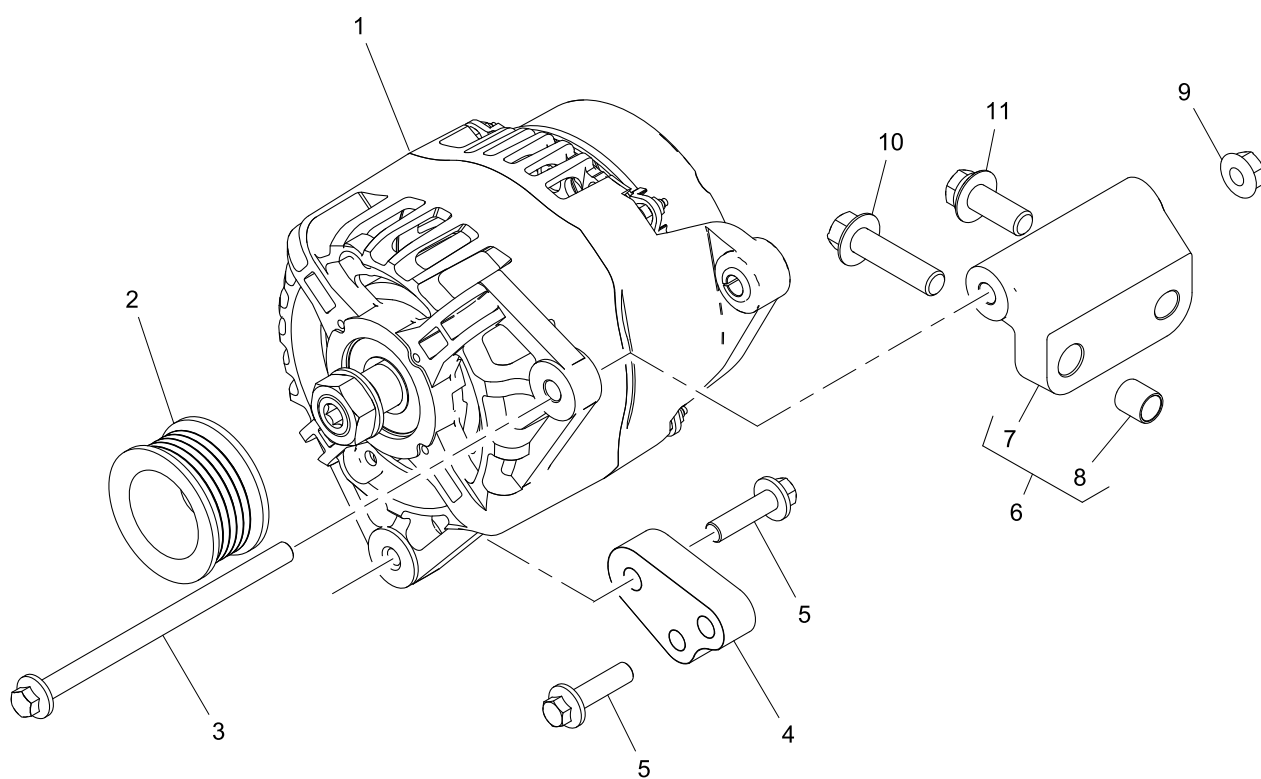

Alternator	Plate A
	5103717

Item	Part No.	References	Qty.	Description	Notes
1	T412400		1	ALTERNATOR	
2	T432243		1	ALTERNATOR PULLEY	
3	2314H022		1	SCREW	
4	T431351		1	ALTERNATOR BRACKET	
5	2314H005		3	SCREW	
6	T434569	a.	1	ALTERNATOR BRACKET	
7		T434569	1	BRACKET	
8		T434569	1	DOWEL	
9	2318A603		1	NUT	
10	2314J006		1	SCREW	
11	2314J003		1	SCREW	

History					
a.					
6	T431322		1	BRACKET ASSEMBLY