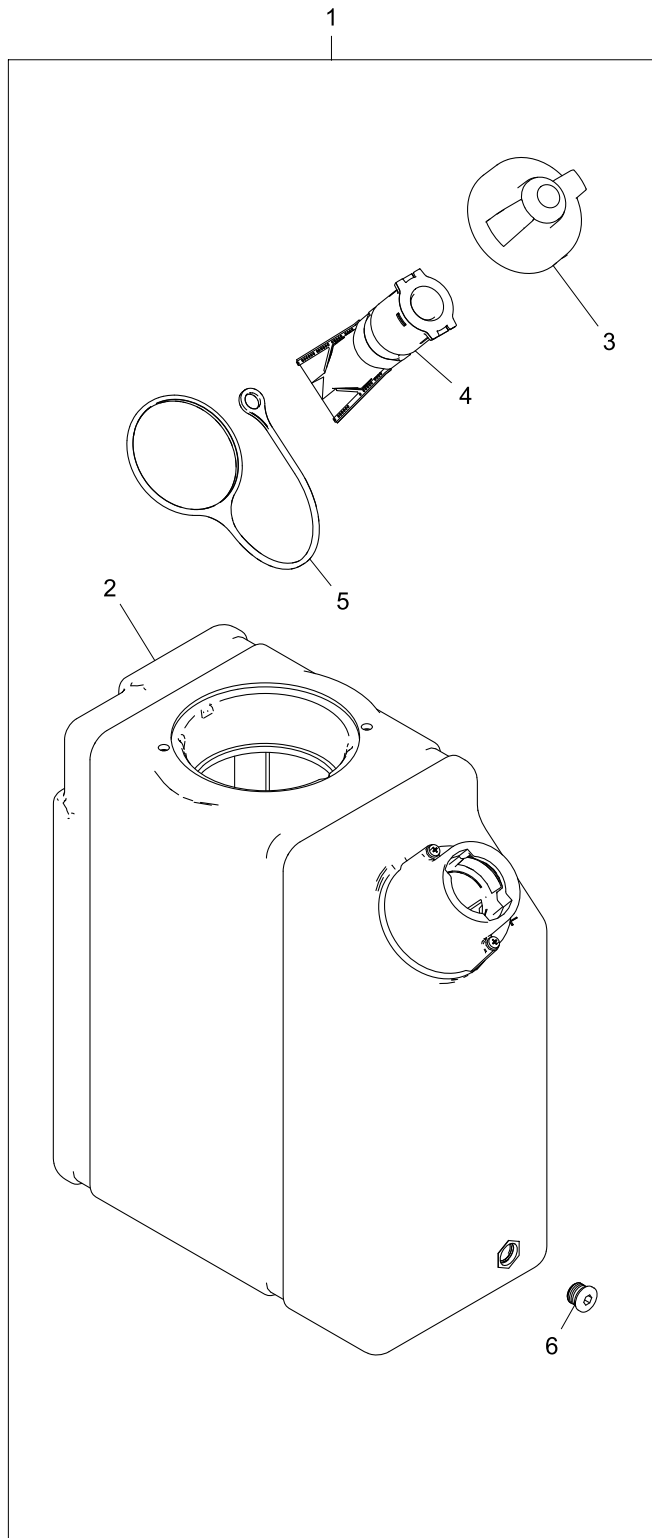

History

a.

8	T433739		1	PIPE	
9	T433306		1	PIPE - COOLANT	
10			1	HOSE	

DEF System	Plate A
	5242322

Item	Part No.	References	Qty.	Description	Notes
1	T434680		1	DEF MANIFOLD	
2		⇒ T434680	1	DEF MANIFOLD	
3	T431008		1	FILTER	
4	T420264		1	SEAL - O RING	
5	T420227		1	CLAMP	
6	T420222		2	SCREW	
7	T434846		1	SENSOR	
8	T434977		1	DEF SENSOR KIT	
9	T420264		1	SEAL - O RING	
10	T420222		2	SCREW	