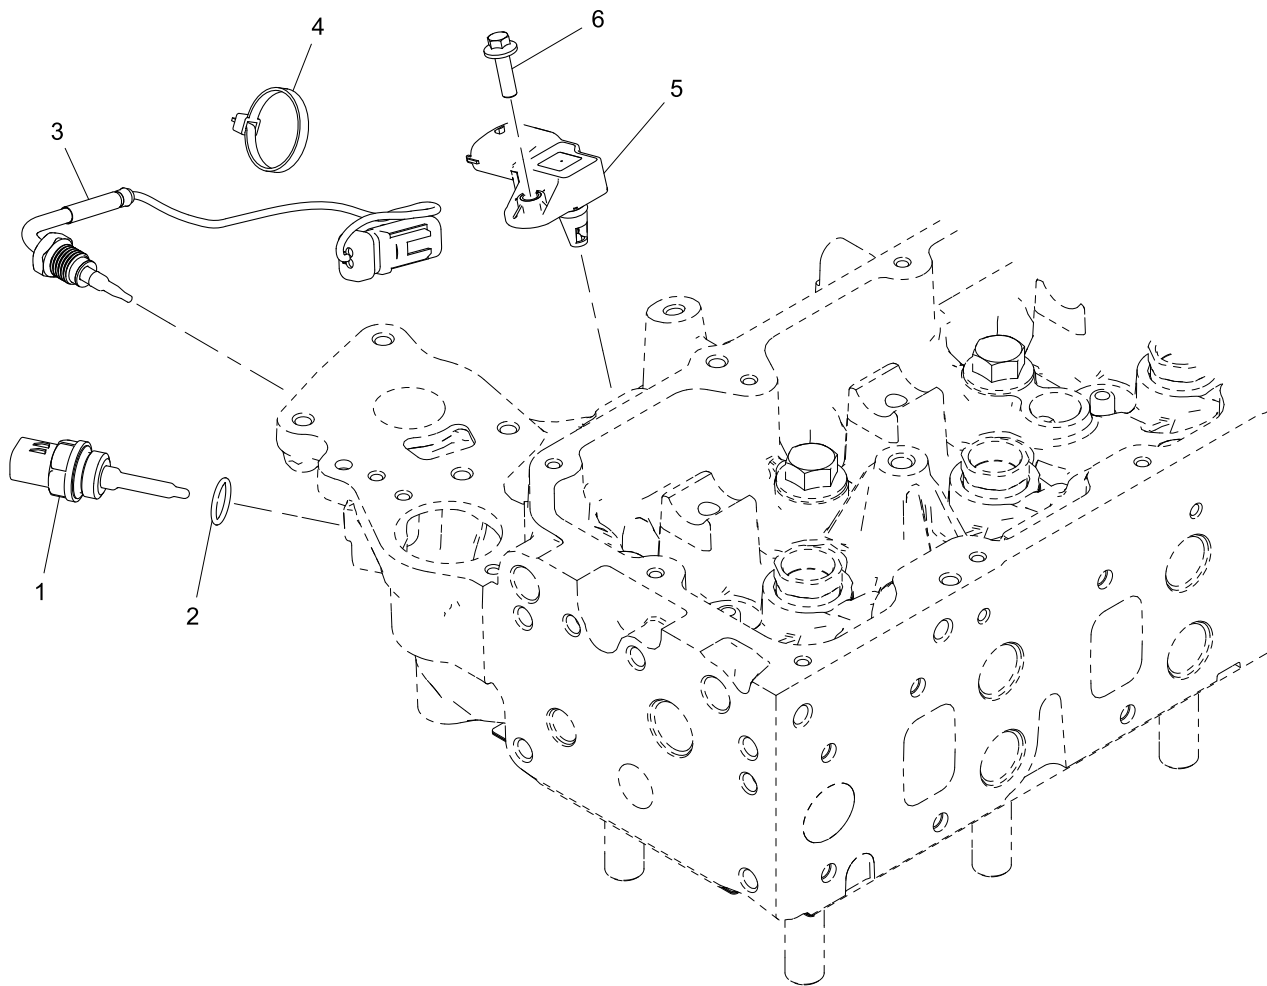

Electronic Sensors	Plate A
	5403113

Item	Part No.	References	Qty.	Description	Notes
1	T407354		1	TEMPERATURE SENSOR	
2	2415H003		1	SEAL - O RING	
3	T431857		1	TEMPERATURE SENSOR	
4	T409408		1	CABLE TIE	
5	T431796		1	SENSOR	
6	2314F005		1	SCREW