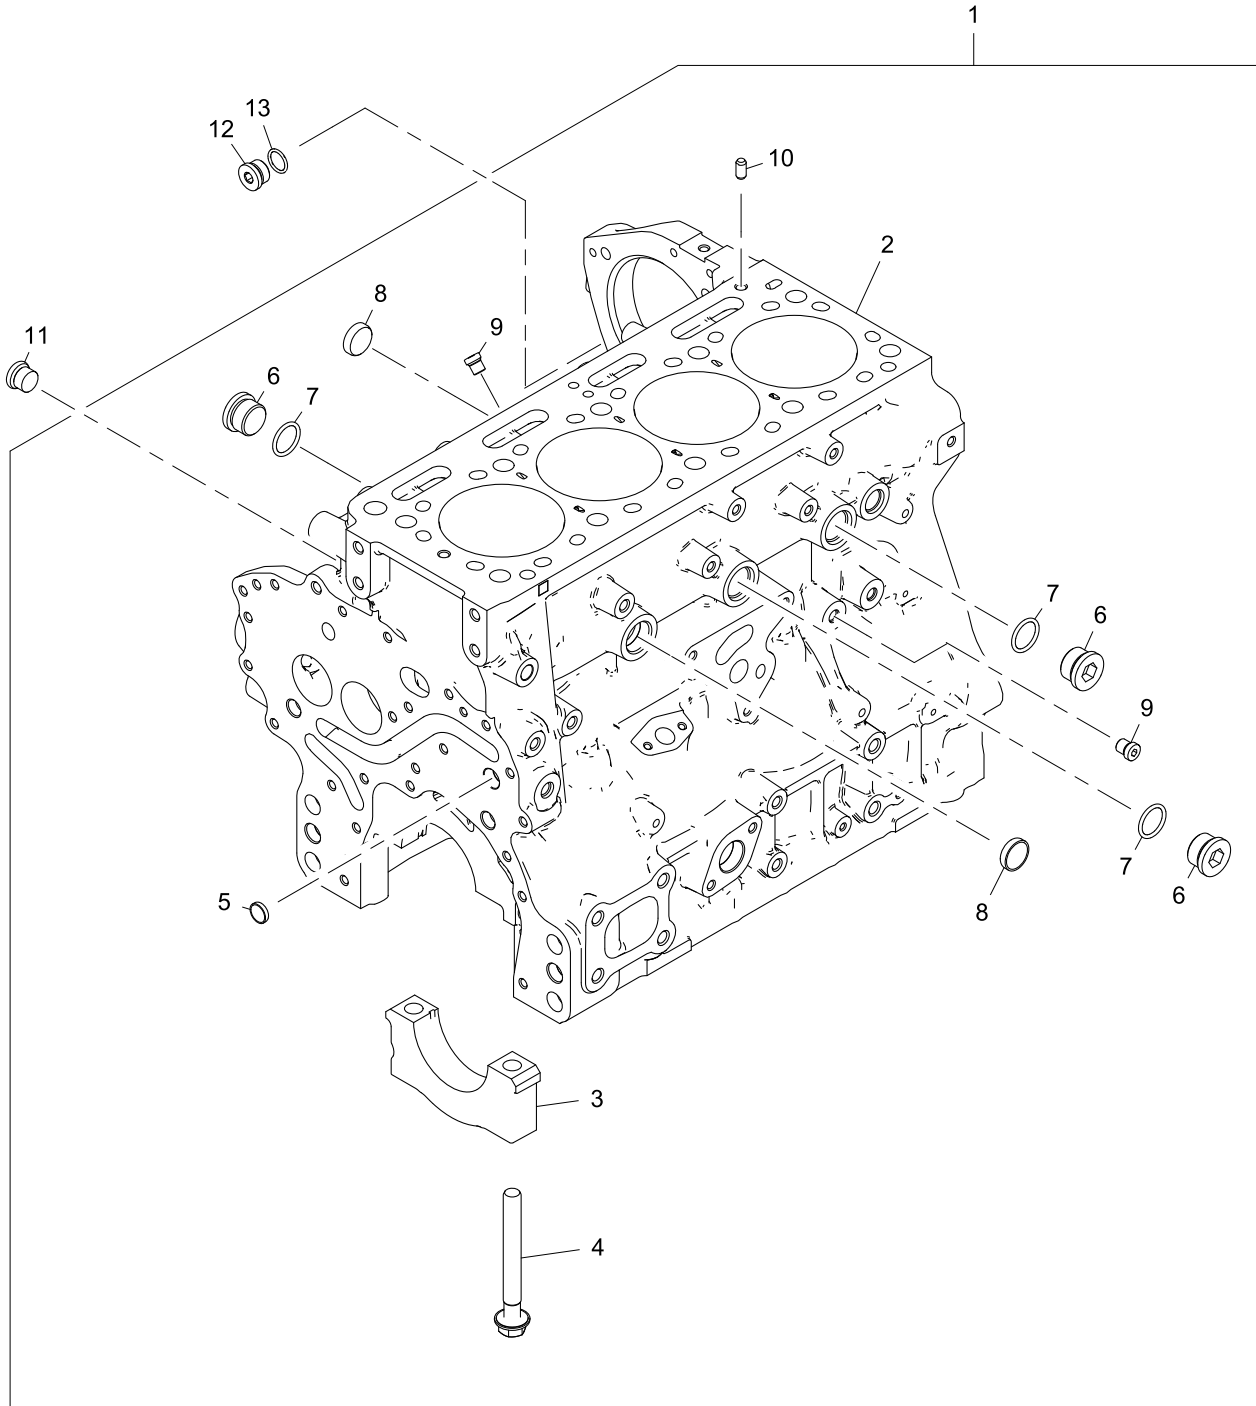

Item	Part No.	References	Qty.	Description	Notes
1			1	FLASHFILE SOFTWARE	

Cylinder Block	Plate A
	5395411

Item	Part No.	References	Qty.	Description	Notes
1		⇒ SHORT ENGINE	1	CYLINDER BLOCK ASSEMBLY	
2		⇒ SHORT ENGINE	1	CYLINDER BLOCK	
3		⇒ SHORT ENGINE	5	BEARING CAP	
4	3218A511		10	SCREW	
5	2485A109		1	PLUG	
6	CH12474		3	PLUG	
7	CH11621		3	SEAL - O RING	
8	2485A118		2	PLUG	
9	2487A208		2	PLUG	
10	3244A009		2	DOWEL	
11	T423993		1	PLUG	
12	CH10287		1	PLUG	
13	CH10048		1	SEAL - O RING	