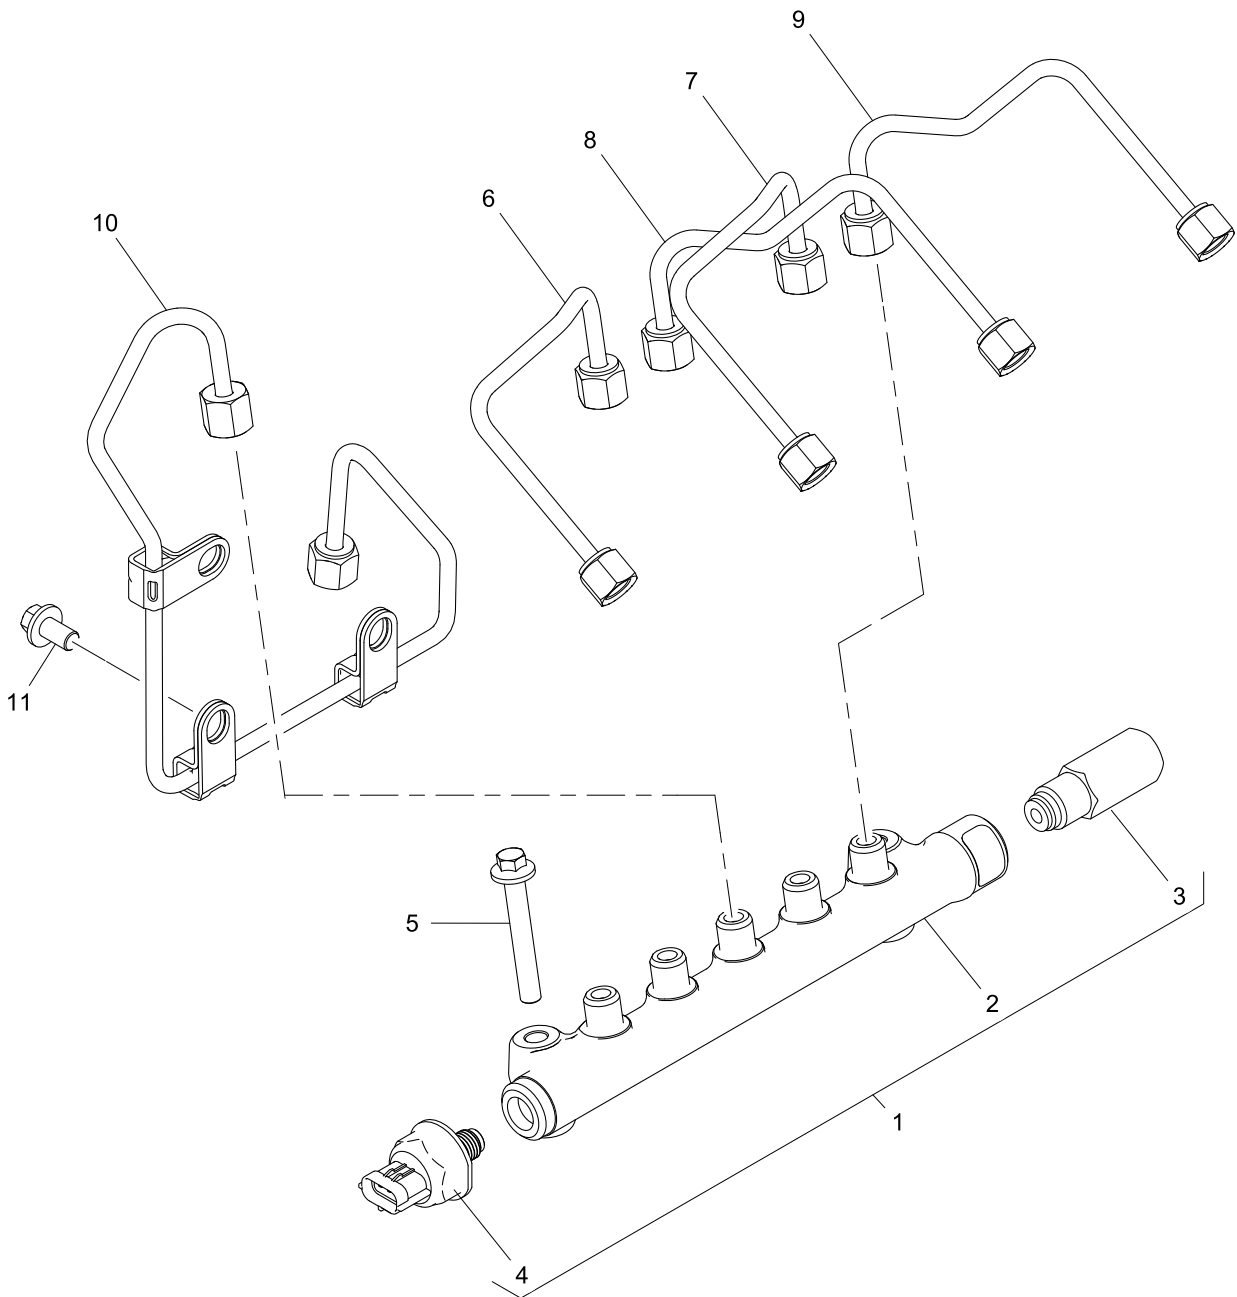

Footnotes

- (1) EXHAUST
- (2) INLET

Injector Assembly	Plate A
	4987941

Item	Part No.	References	Qty.	Description	Notes
1	T431143		4	INJECTOR	
2		⇒ T431143	1	INJECTOR	
3	T431142		1	SEAL - INJECTOR	
4	T405750		1	INJECTOR WASHER	
5	T431140		2	INJECTOR CLAMP	
6	T431141		2	STUD	
7	T431130		2	NUT	

Fuel Rail	Plate A
	5162819

Item	Part No.	References	Qty.	Description	Notes
1	T431306		1	FUEL RAIL	
2		⇒ T431306	1	FUEL RAIL	
3	T408524		1	RELIEF VALVE	
4	T434881		1	SENSOR	
5	2314H010		2	SCREW	
6	T431313		1	PIPE - FUEL INJECTION	NO 1 CYL.
7	T431313		1	PIPE - FUEL INJECTION	NO 2 CYL.
8	T431314		1	PIPE - FUEL INJECTION	NO 3 CYL.
9	T431314		1	PIPE - FUEL INJECTION	NO 4 CYL.
10	T431754		1	PIPE - HP PUMP TO RAIL	
11	2314H031		3	SCREW	