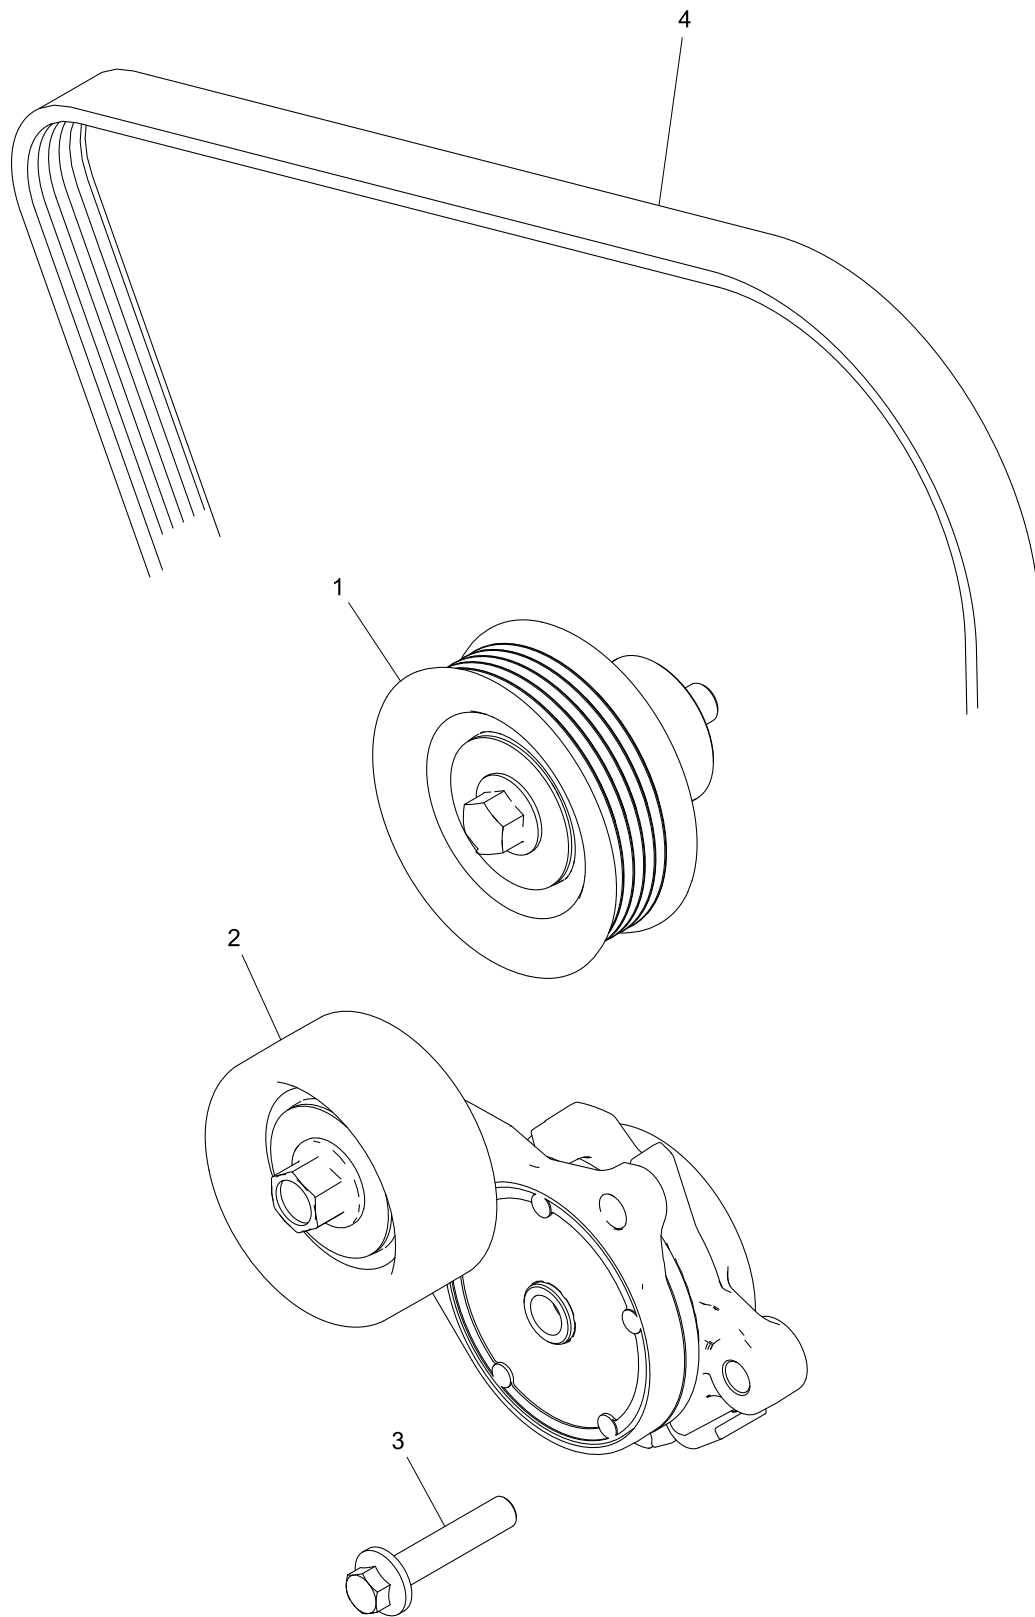

Fan Drive Hardware	Plate A
	5044787

Item	Part No.	References	Qty.	Description	Notes
1	T431353		1	IDLER PULLEY	
2	T431171		1	TENSIONER	
3	2314H007		2	SCREW	
4	5203850		1	BELT