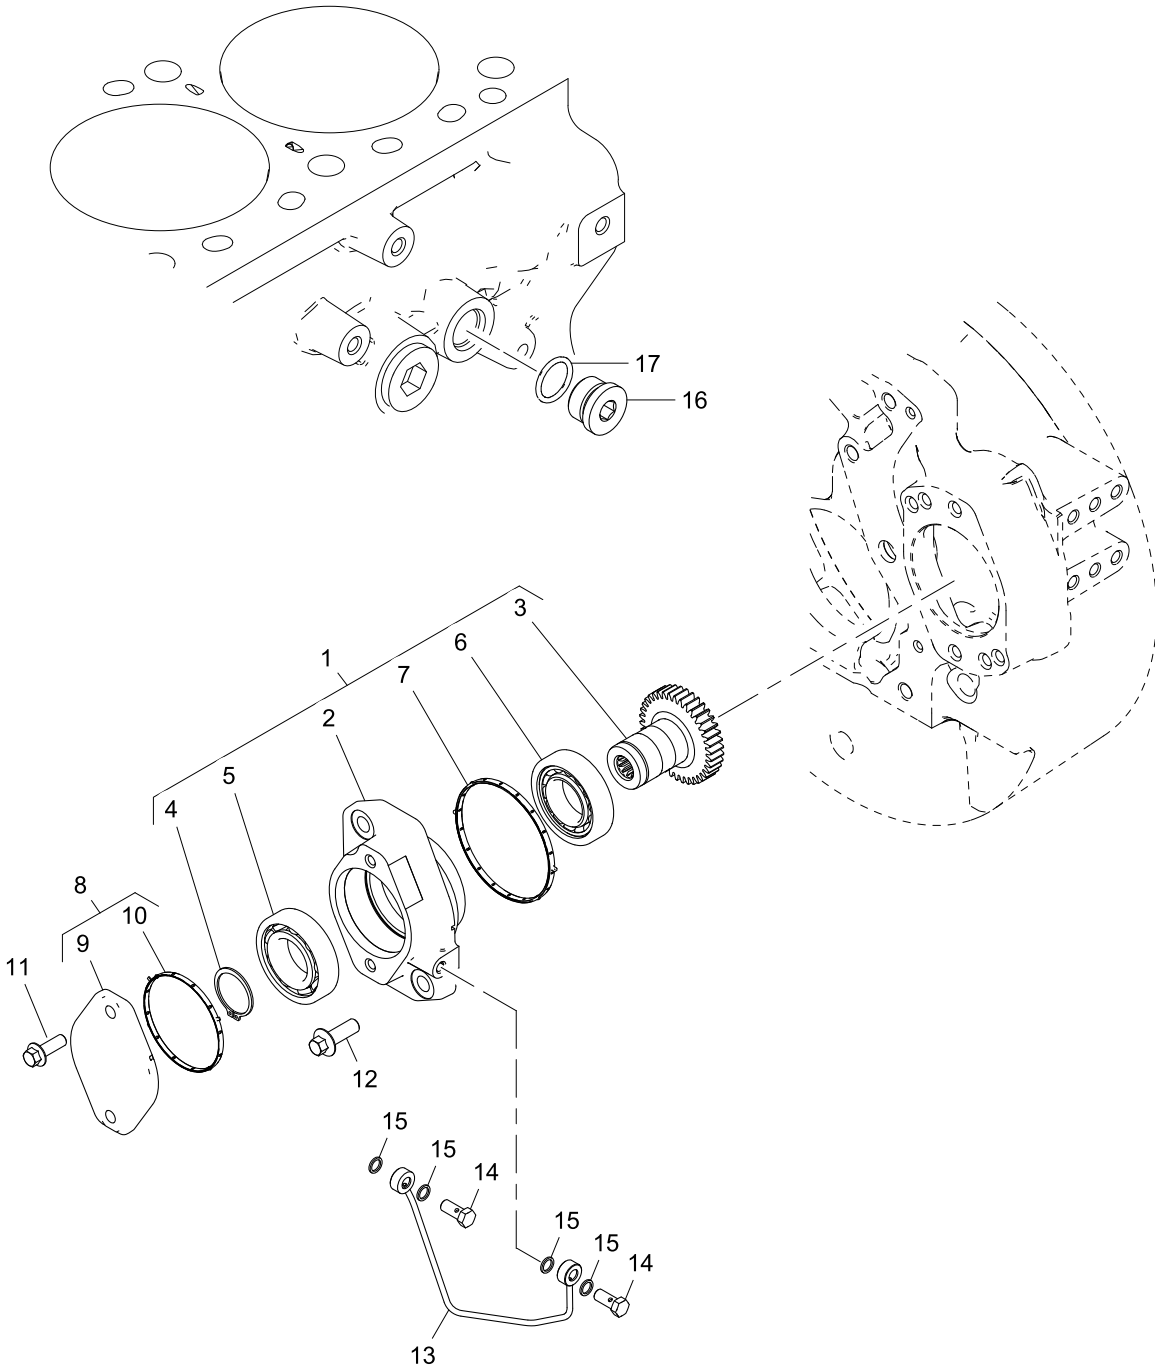

Item	Part No.	References	Qty.	Description	Notes
1	T431584		1	POWER TAKE OFF	
2		⇒ T431584	1	HOUSING	
3	T431262		1	GEAR	
4	T431800		1	CIRCLIP	
5	T432944		1	BEARING HOLDER ASSEMBLY	
6	T431767		1	BEARING HOLDER ASSEMBLY	
7	T410133		1	SEALING RING	
8	T409969		1	COVER	
9		⇒ T409969	1	PLATE	
10	T410131		1	SEAL	
11	2314J004		2	SCREW	
12	2314J604		2	SCREW	
13	T431263		1	PIPE - OIL	
14	3218R036		2	BANJO BOLT	
15	2411D010		4	WASHER	
16	CH10287		1	PLUG	
17	CH10146		1	SEAL - O RING