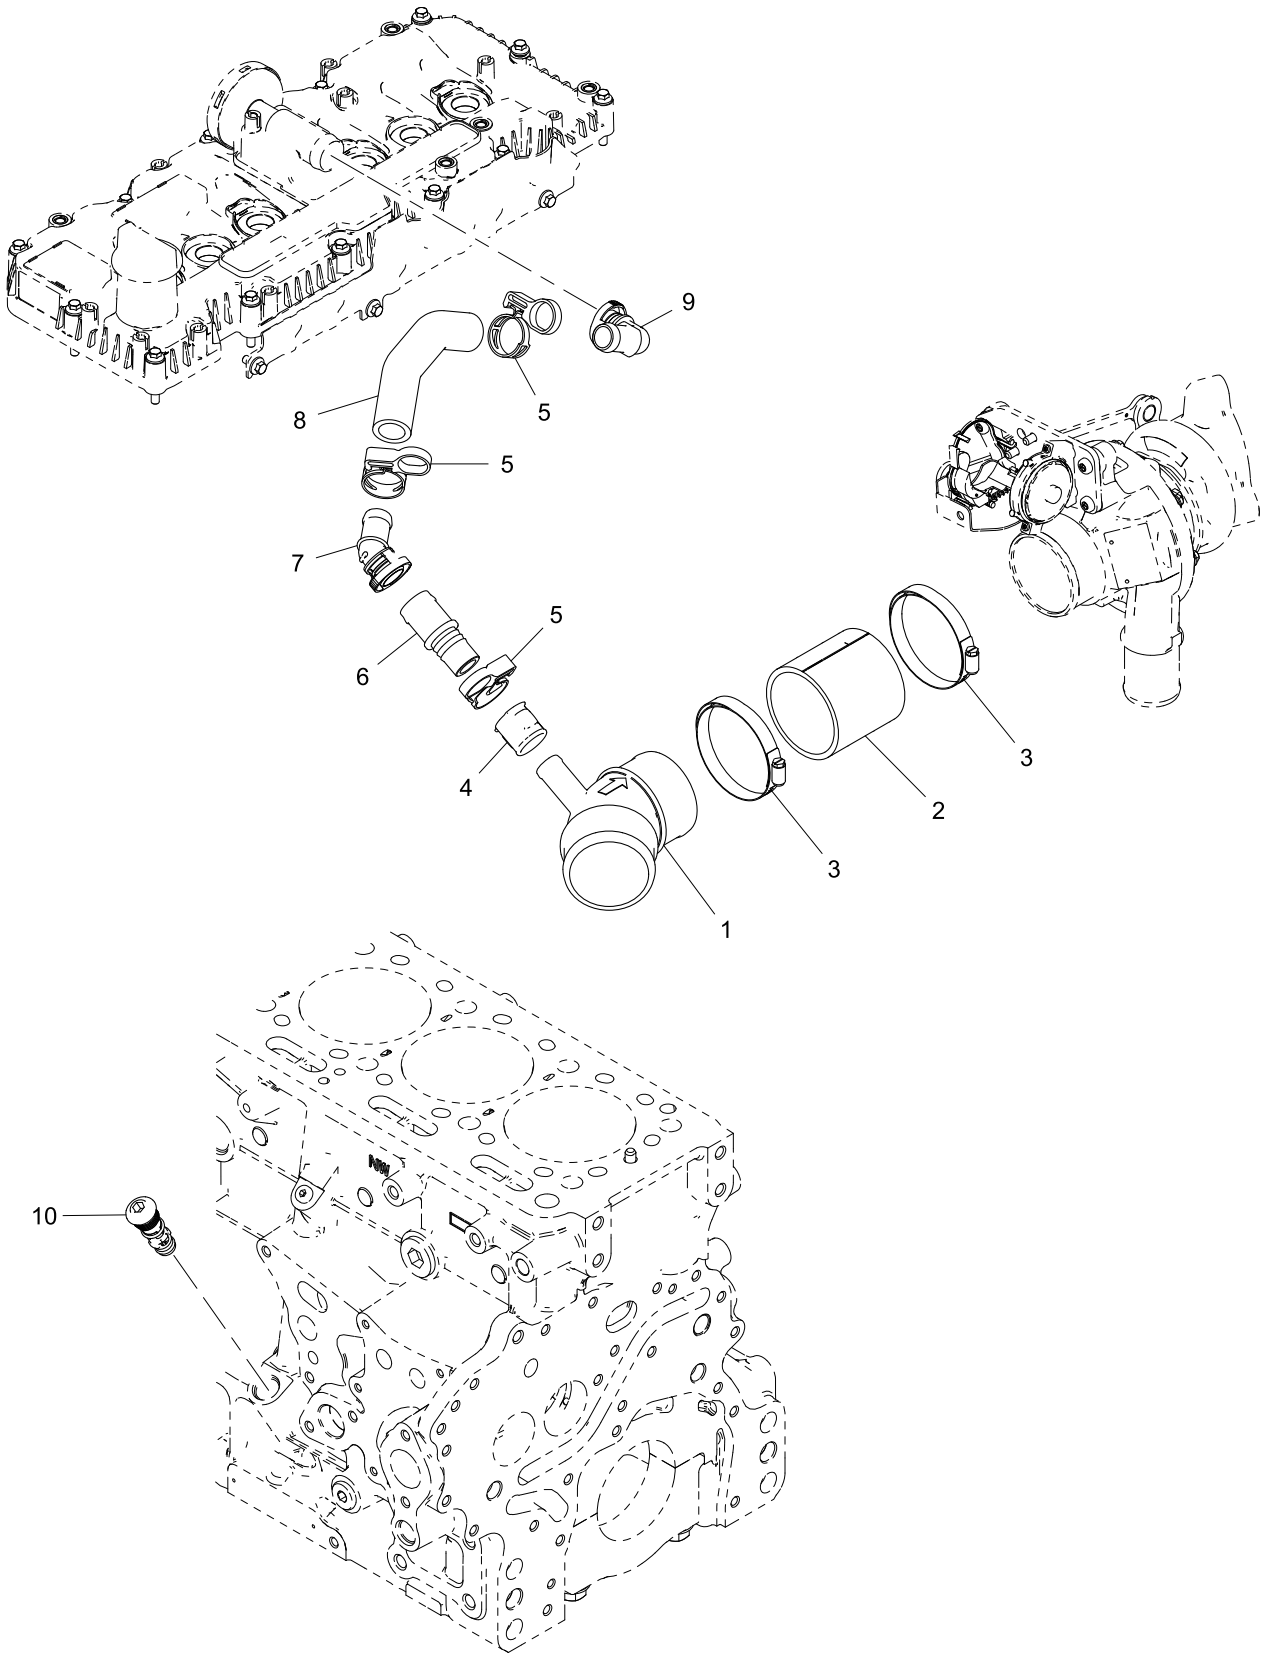

Breather	Plate A
	5395492

Item	Part No.	References	Qty.	Description	Notes
1	T432035		1	PIPE - AIR	
2	T432333		1	HOSE - AIR	
3	2481D075		2	HOSE CLIP	
4	135591250		1	BUSH	
5	T428346		3	HOSE CLIP	
6	T432034		1	ADAPTOR	
7	T432334		1	CONNECTION	
8	T432039		1	PIPE - BREATHER	
9	T432032		1	CONNECTION	
10	T431350		1	BREATHER VALVE