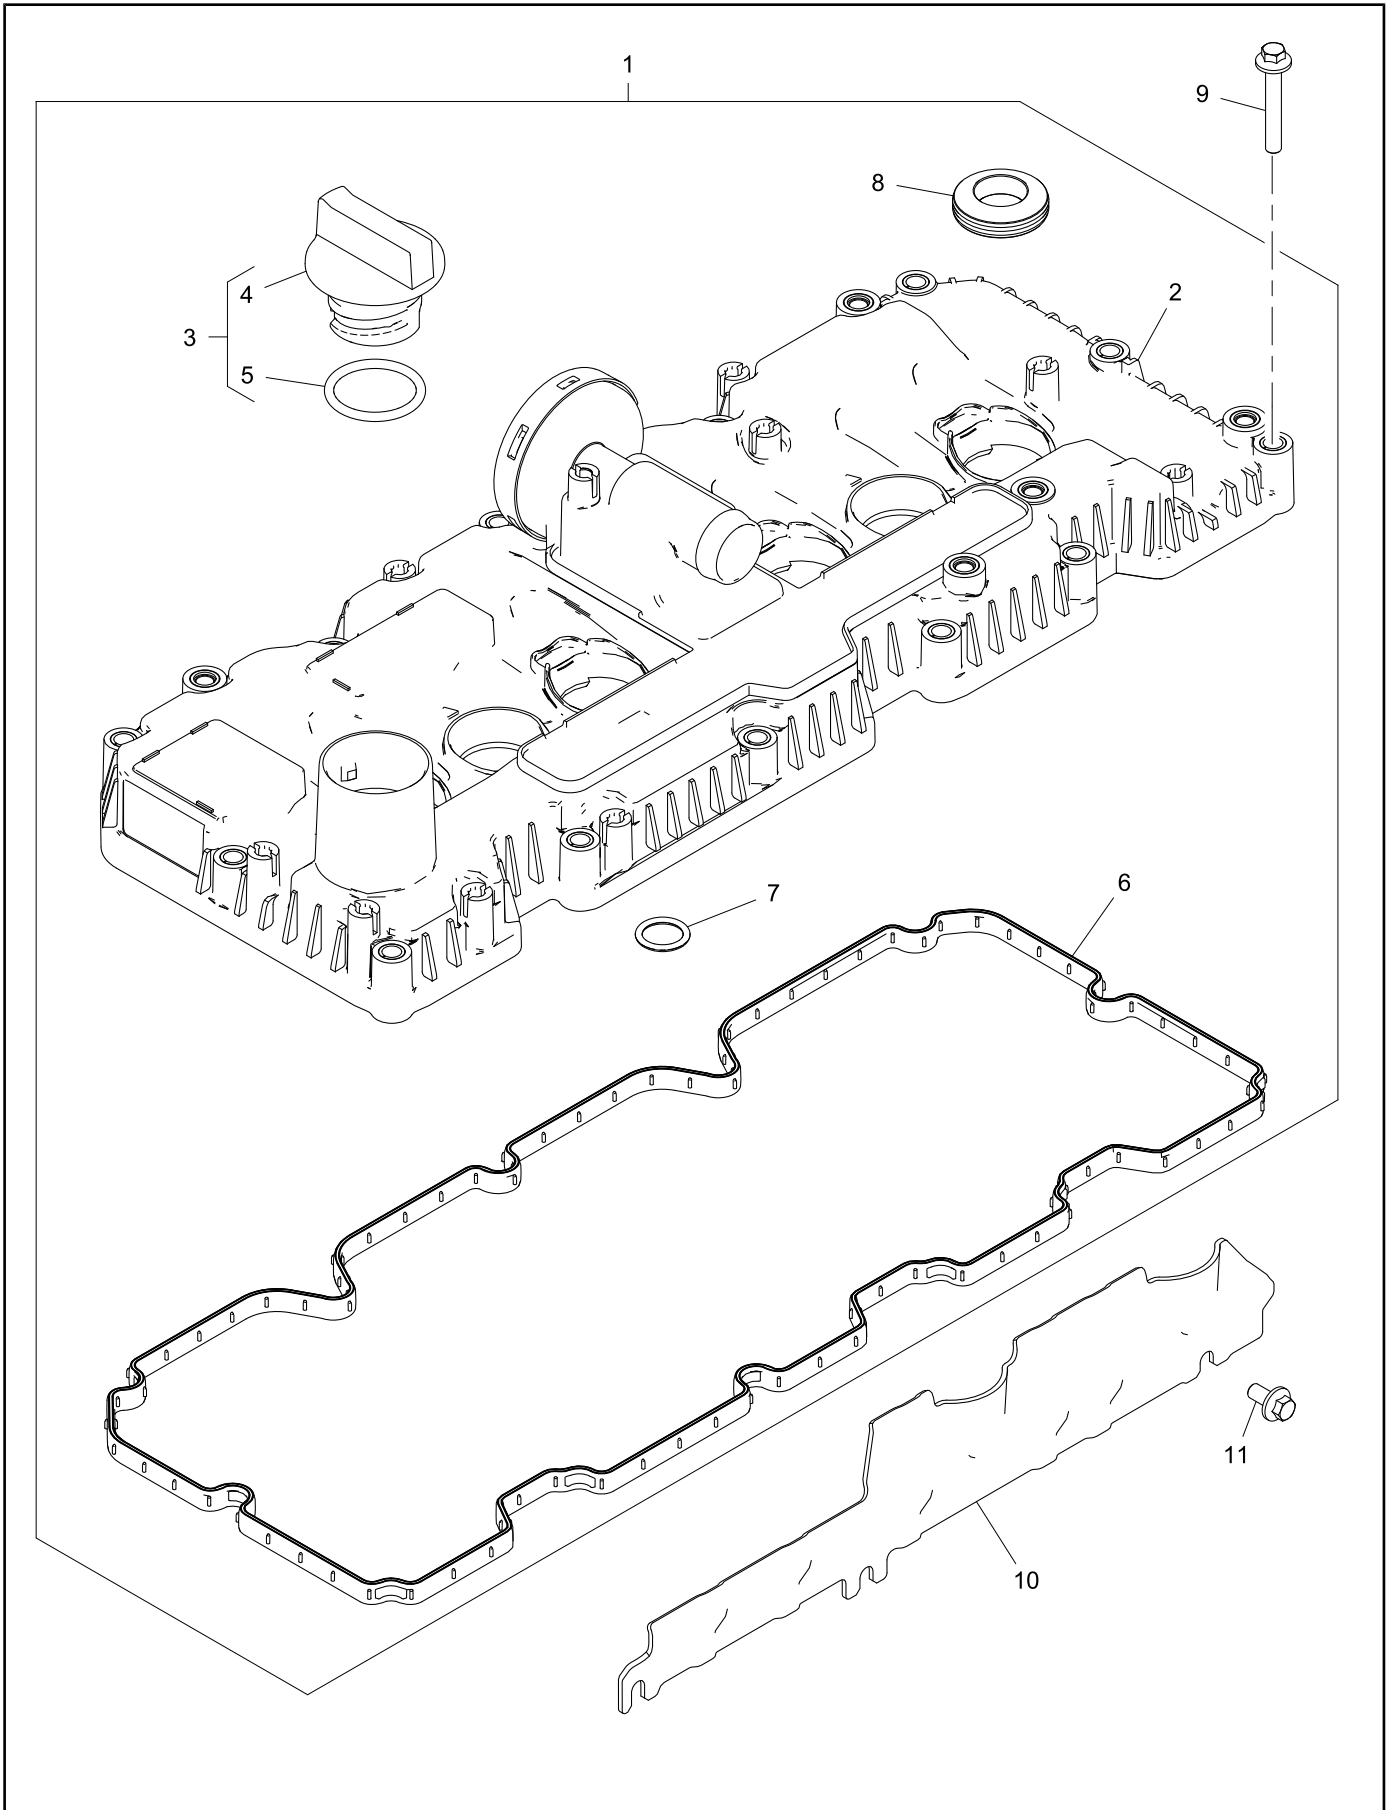

Cylinder Head Cover	Plate A
	5395502

Item	Part No.	References	Qty.	Description	Notes
1	T433428		1	CYLINDER HEAD COVER	
2		⇒ T433428	1	CYLINDER HEAD COVER	
3	T431298		1	OIL FILLER CAP	
4		⇒ T431298	1	OIL FILLER CAP	
5		⇒ T431298	1	SEAL - O RING	
6	T431289		1	SEAL - CYL HEAD COVER	
7	T431877		1	SEAL - O RING	
8	T431295		6	DUST SHIELD	
9	2314F009		13	SCREW	
10	T431305		1	HEATSHIELD	
11	2314F002		3	SCREW