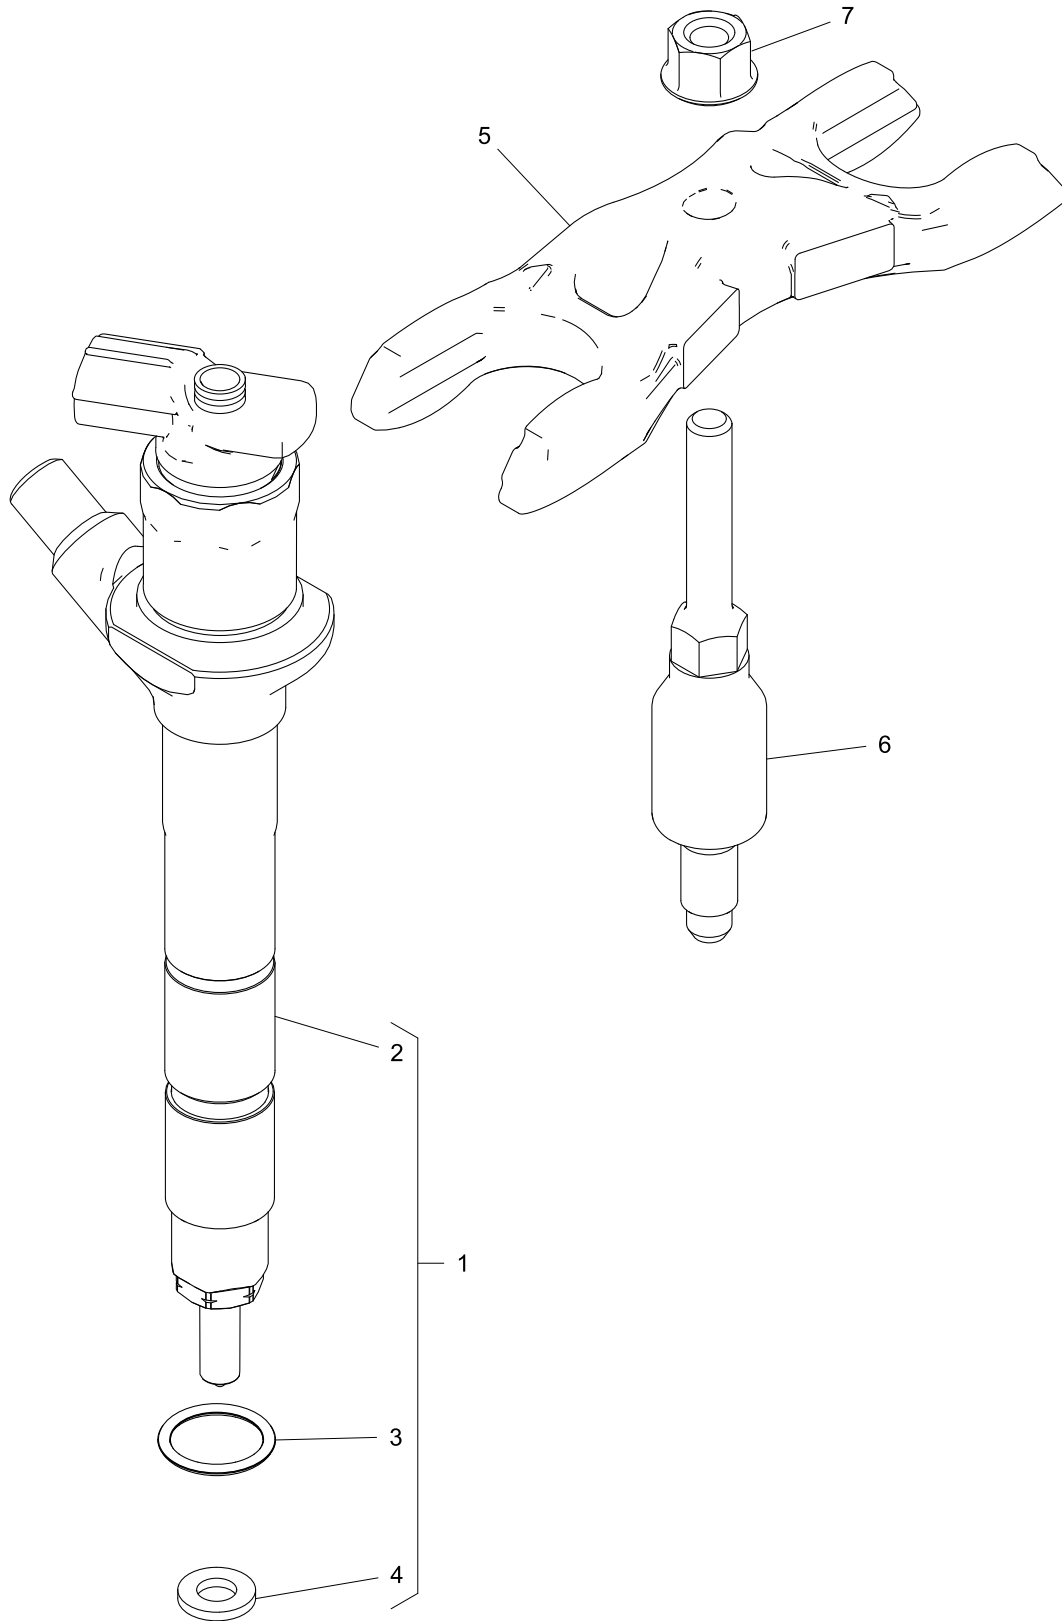

Injector Assembly	Plate A
	4987941

Item	Part No.	References	Qty.	Description	Notes
1	T431143		4	INJECTOR	
2		⇒ T431143	1	INJECTOR	
3	T431142		1	SEAL - INJECTOR	
4	T405750		1	INJECTOR WASHER	
5	T431140		2	INJECTOR CLAMP	
6	T431141		2	STUD	
7	T431130		2	NUT