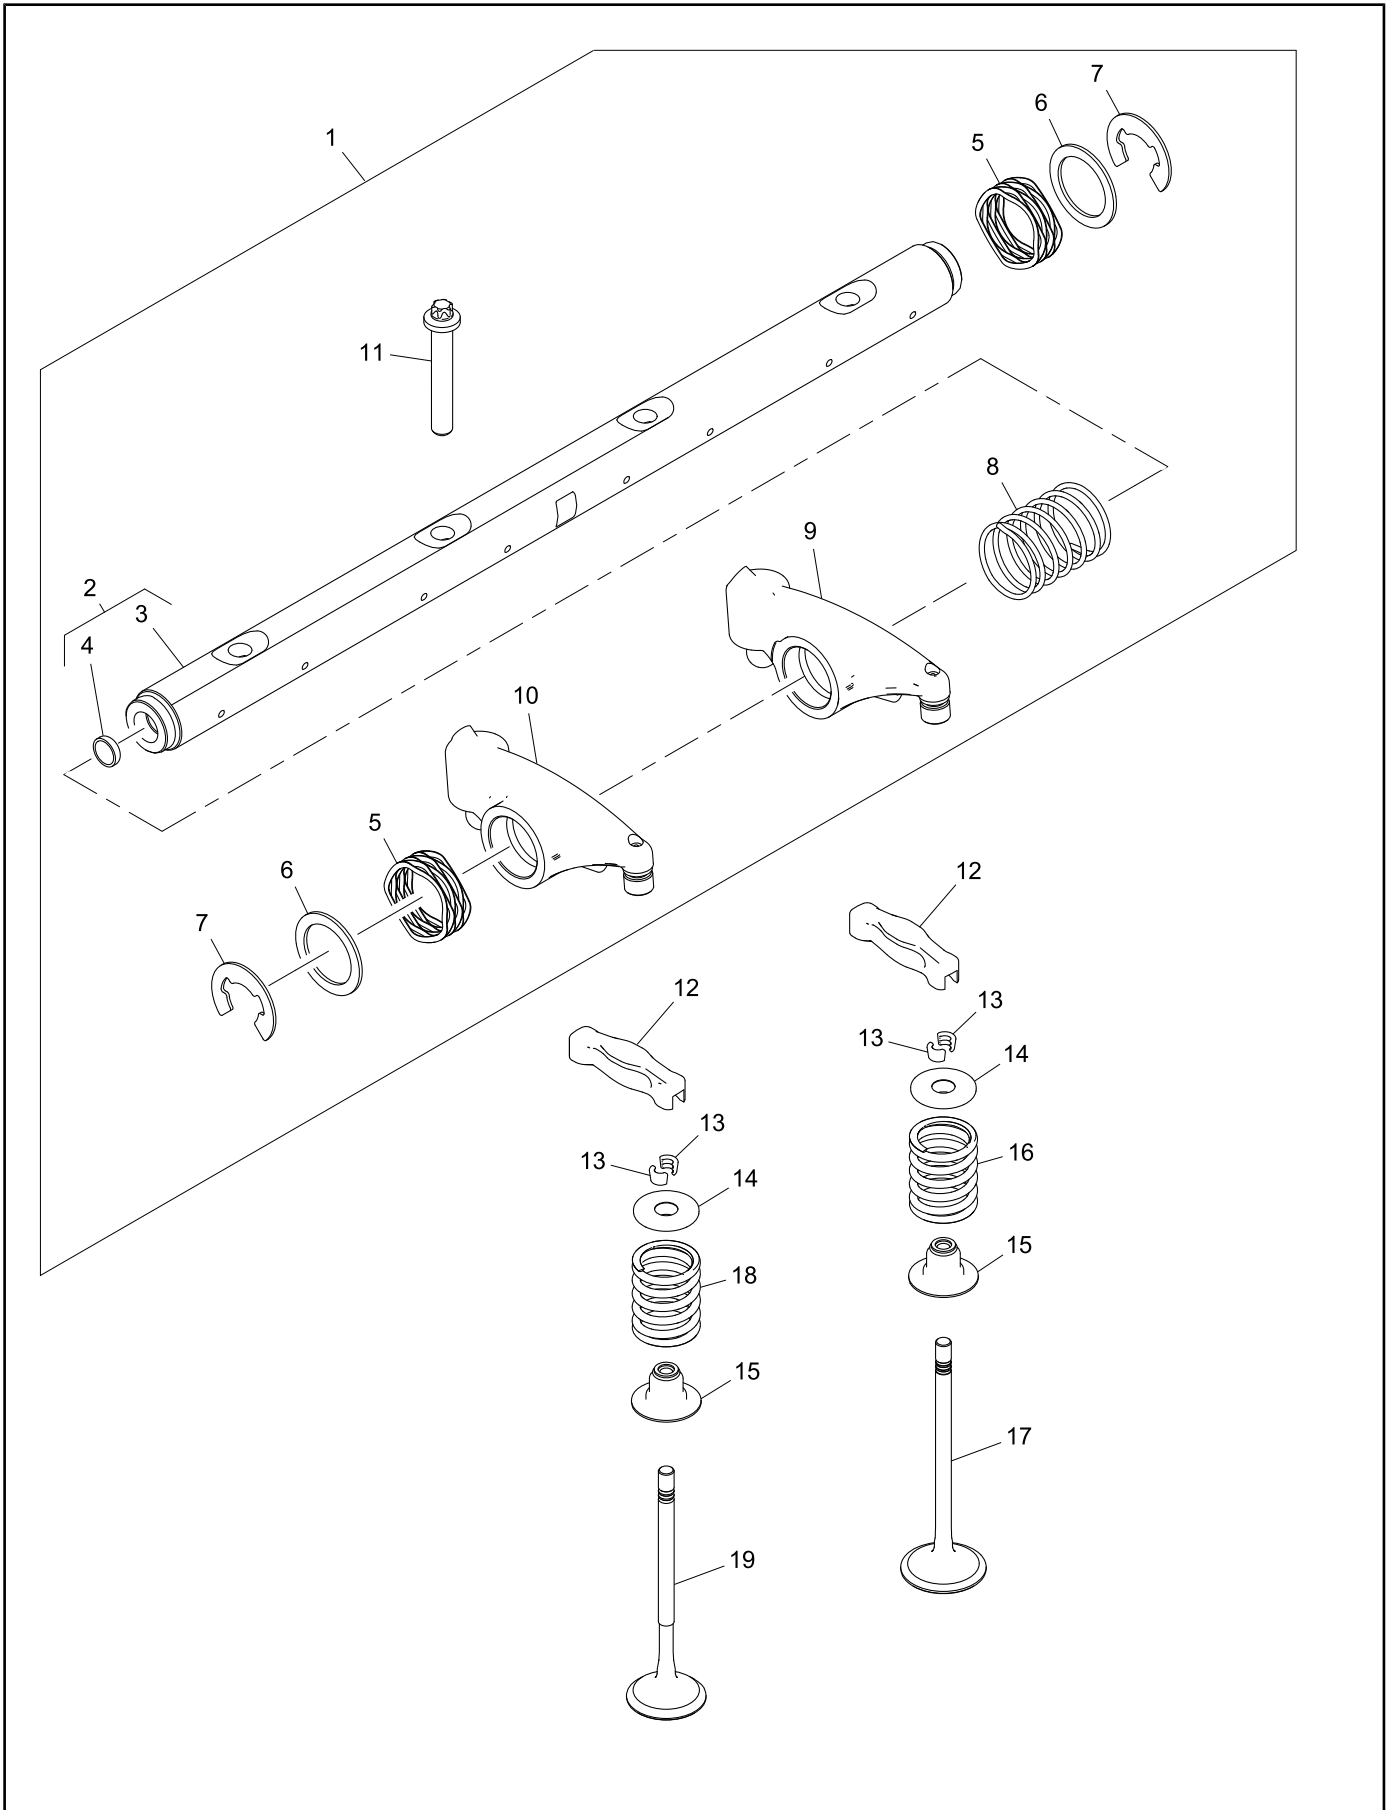

→ U000800E

4867579

Item	Part No.	References	Qty.	Description	Notes
1	T432314	↔	1	ROCKER SHAFT ASSEMBLY	
2	T432244	↔	1	ROCKER SHAFT ASSY - MINOR	
3		⇒ T432244	1	ROCKER SHAFT	
4	2485A105		2	PLUG	
5	3174A024		2	ROCKER SHAFT SPRING	
6	T432316		2	WASHER	
7	T431090		2	CIRCLIP	
8	T407095		3	ROCKER SHAFT SPRING	
9	T432317	↔	4	ROCKER ARM ASSEMBLY	(1) INLET
10	T432319	↔	4	ROCKER ARM ASSEMBLY	(1) EXHAUST
11	T432181		4	SCREW	
12	T431135	↔	8	BRIDGE PIECE	
13	3142W005		32	VALVE COLLET	
14	3311A025		16	CAP	
15	T431099		16	SEAL - VALVE STEM	
16	T417713		8	VALVE SPRING	
17	T431094		8	INTAKE VALVE	
18	T431131		8	VALVE SPRING	
19	T431095		8	EXHAUST VALVE	

Footnotes

(1) SERVICED AS A COMPLETE UNIT.