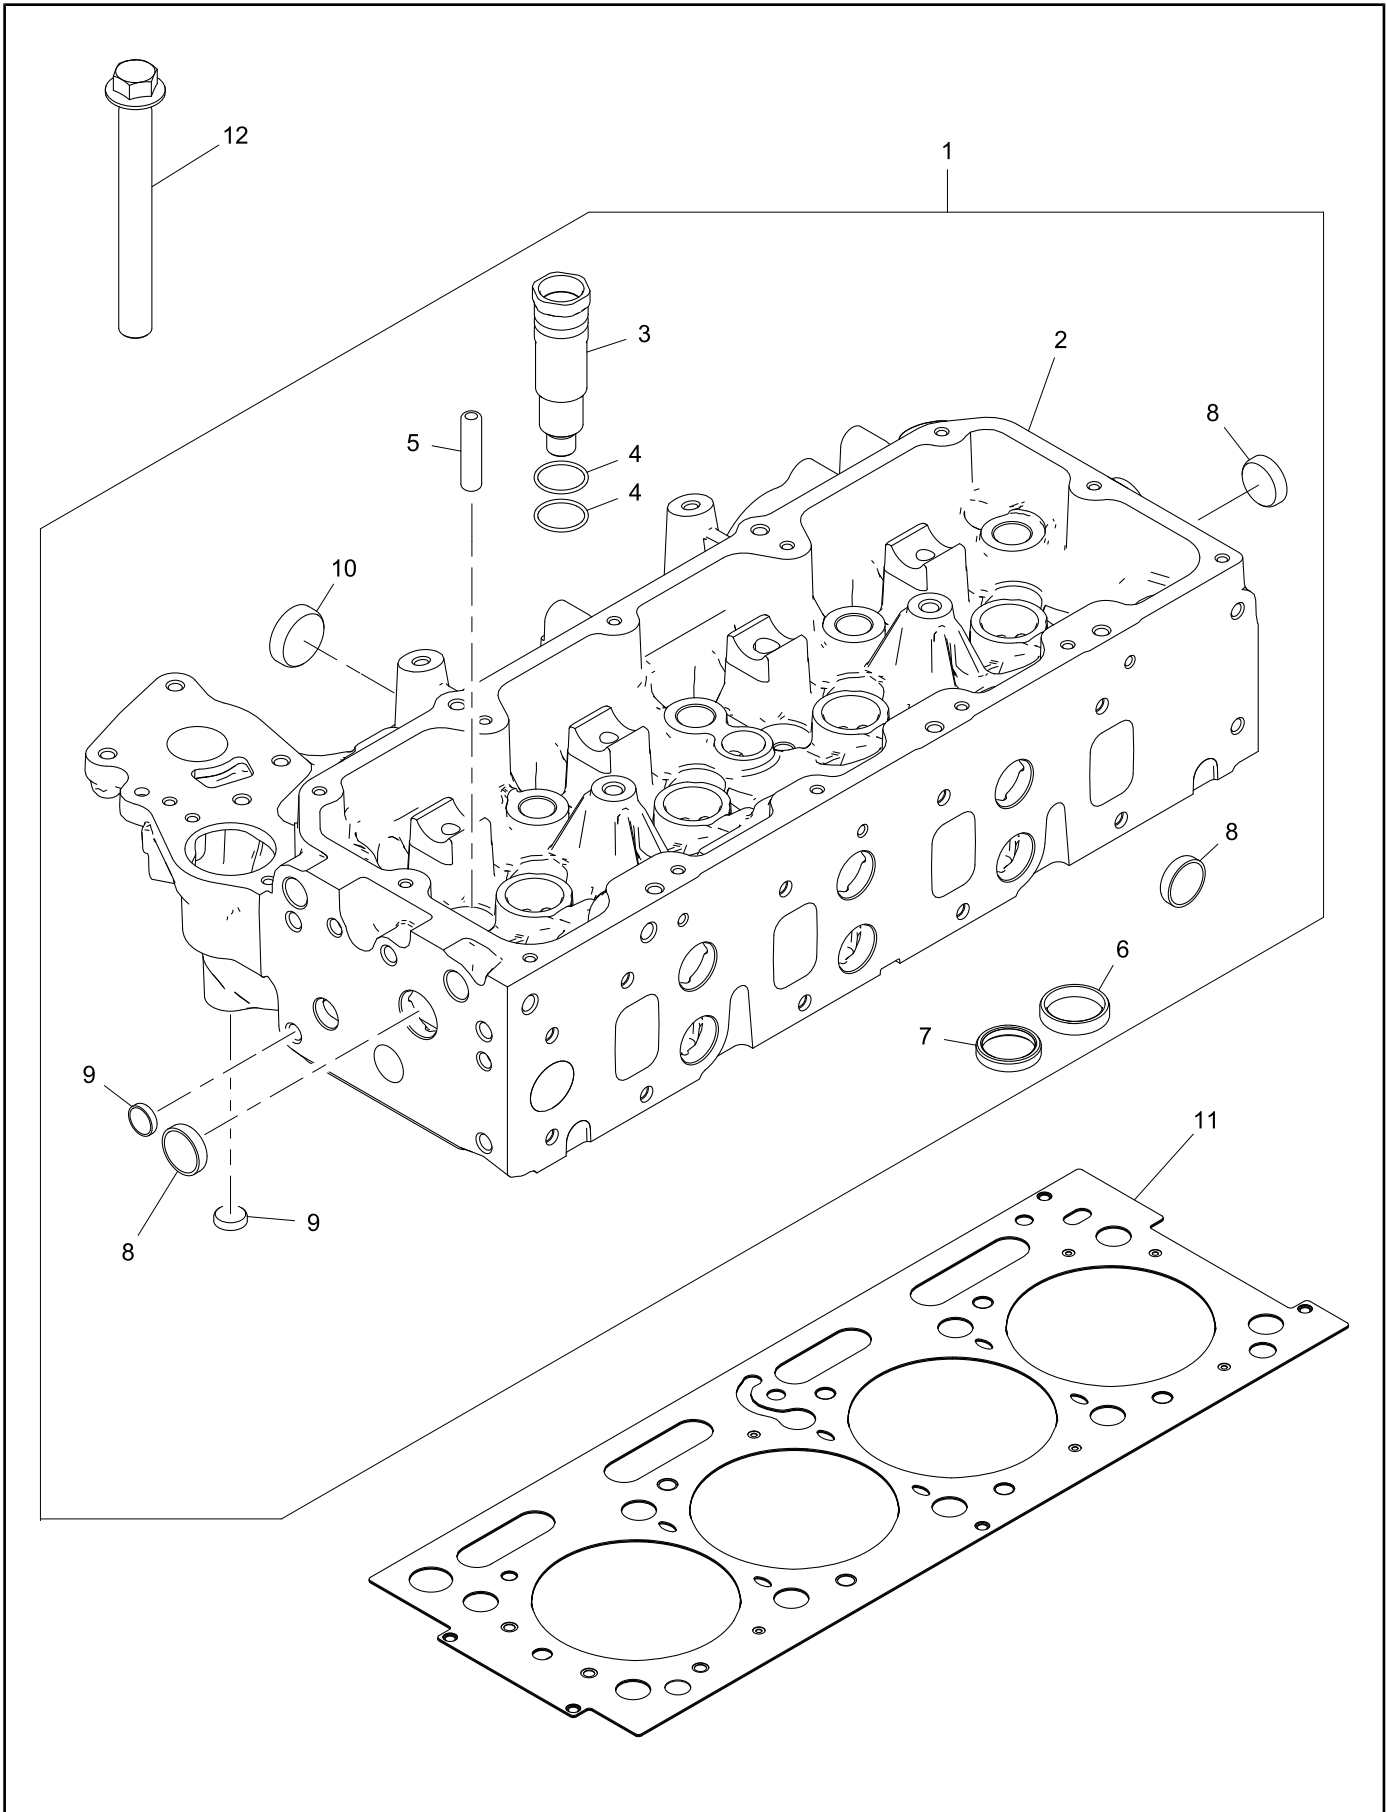

Cylinder Head	Plate A
	5395489

Item	Part No.	References	Qty.	Description	Notes
1		⇒ SHORT HEAD	1	CYLINDER HEAD ASSEMBLY	
2		⇒ SHORT HEAD	1	CYLINDER HEAD	
3		⇒ SHORT HEAD	4	SLEEVE	
4		⇒ SHORT HEAD	8	SEAL - O RING	
5	T431097		16	VALVE GUIDE	
6	T431301		8	VALVE SEAT INSERT	(1)
7	T431100		8	VALVE SEAT INSERT	(2)
8	2485A517		8	PLUG	
9	2485A509		2	PLUG	
10	2485A524		1	PLUG	
11	T431770	Ⓢ	1	GASKET - CYLINDER HEAD	
12	T431260		10	CYLINDER HEAD BOLT	
Service Options					
11	T434183		1	GASKET - CYLINDER HEAD	+0.25MM
11	T434184		1	GASKET - CYLINDER HEAD	+0.5MM

Footnotes	
(1)	INLET
(2)	EXHAUST