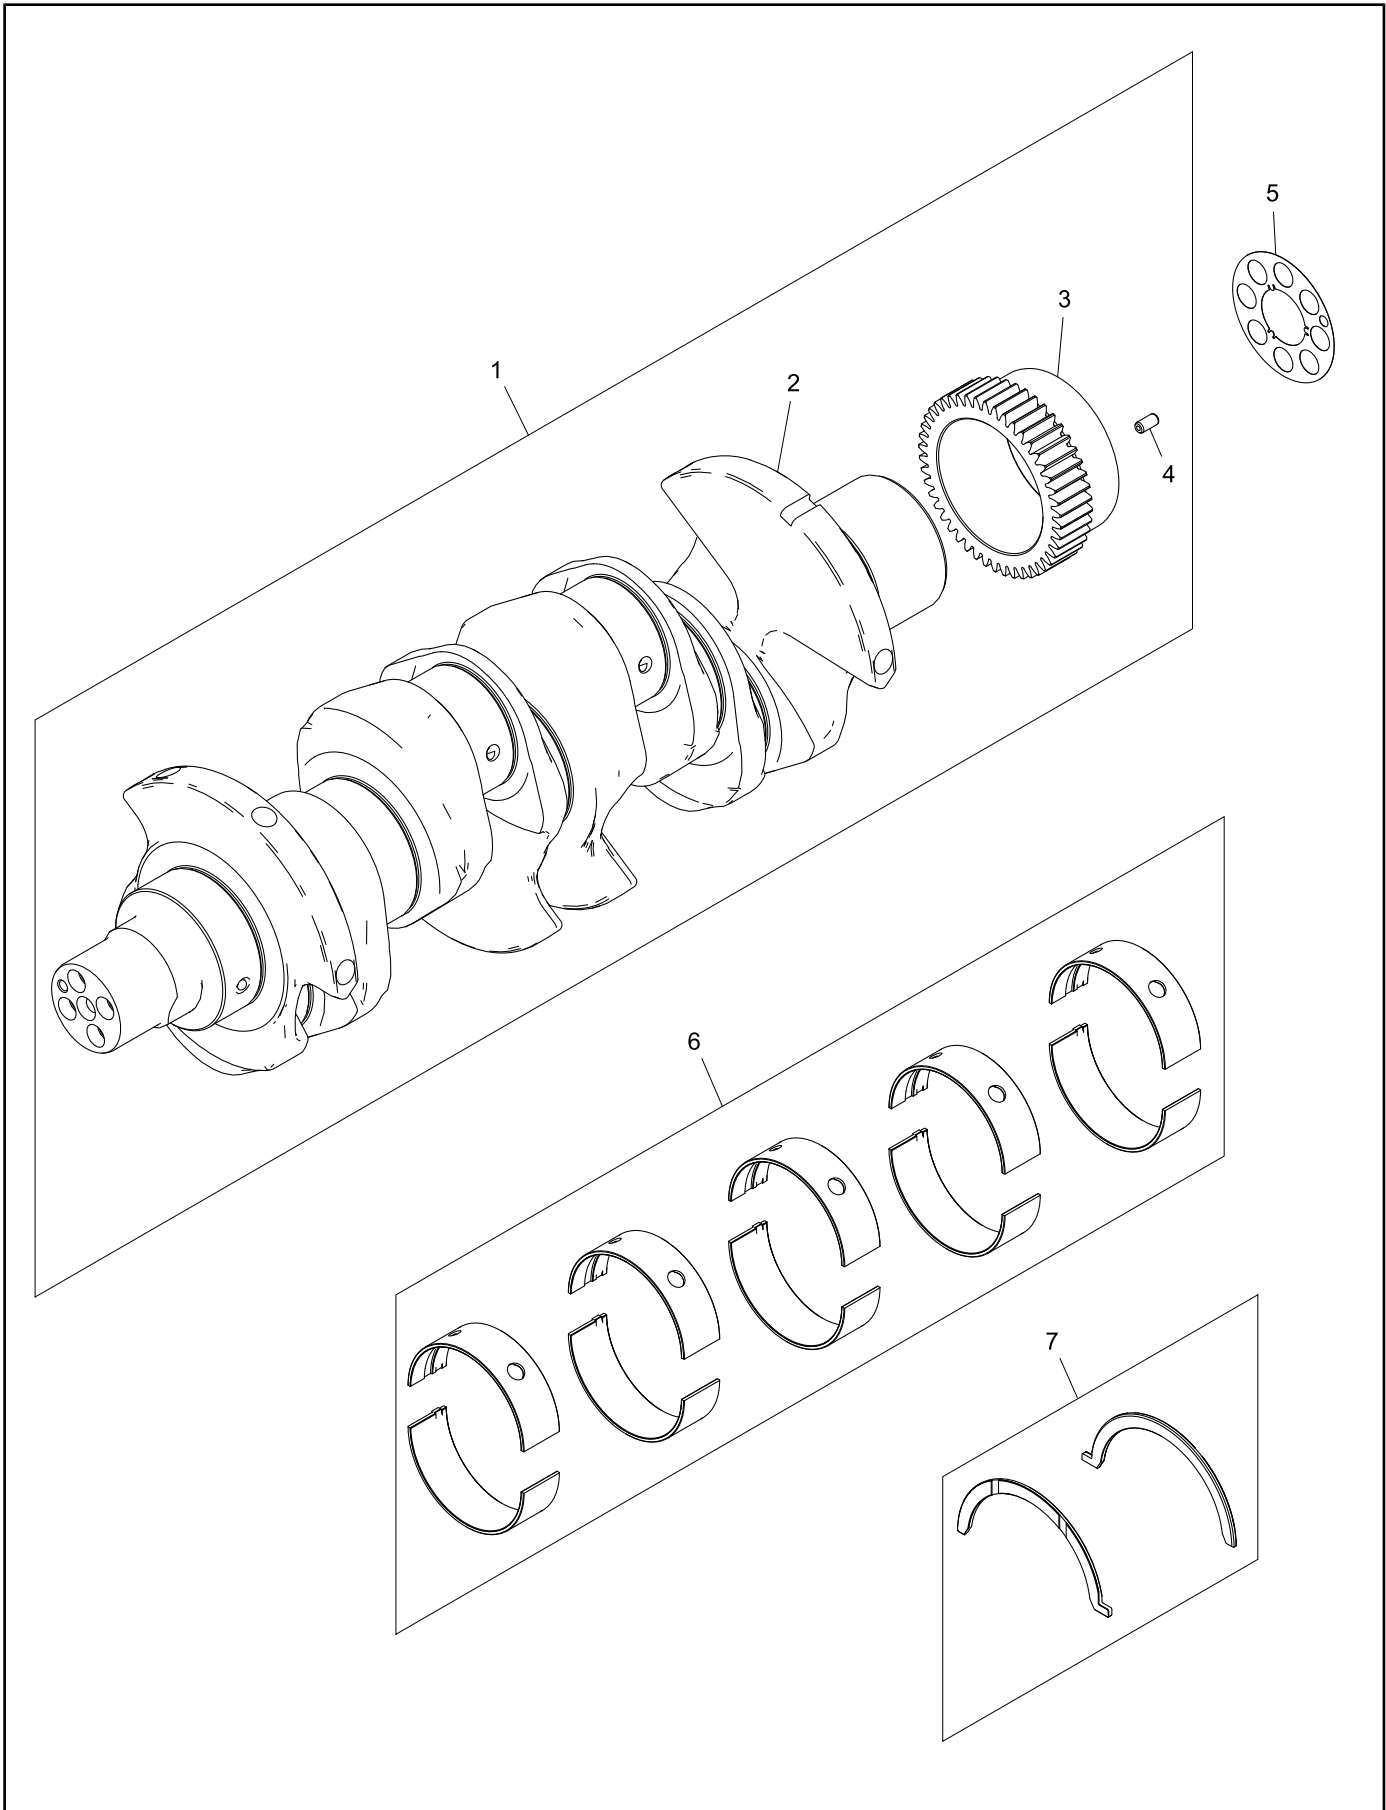

Item	Part No.	References	Qty.	Description	Notes
1			1	FLASHFILE SOFTWARE	

Cylinder Block	Plate A
	5395411

Item	Part No.	References	Qty.	Description	Notes
1		⇒ SHORT ENGINE	1	CYLINDER BLOCK ASSEMBLY	
2		⇒ SHORT ENGINE	1	CYLINDER BLOCK	
3		⇒ SHORT ENGINE	5	BEARING CAP	
4	3218A511		10	SCREW	
5	2485A109		1	PLUG	
6	CH12474		3	PLUG	
7	CH11621		3	SEAL - O RING	
8	2485A118		2	PLUG	
9	2487A208		2	PLUG	
10	3244A009		2	DOWEL	
11	T423993		1	PLUG	
12	CH10287		1	PLUG	
13	CH10048		1	SEAL - O RING	