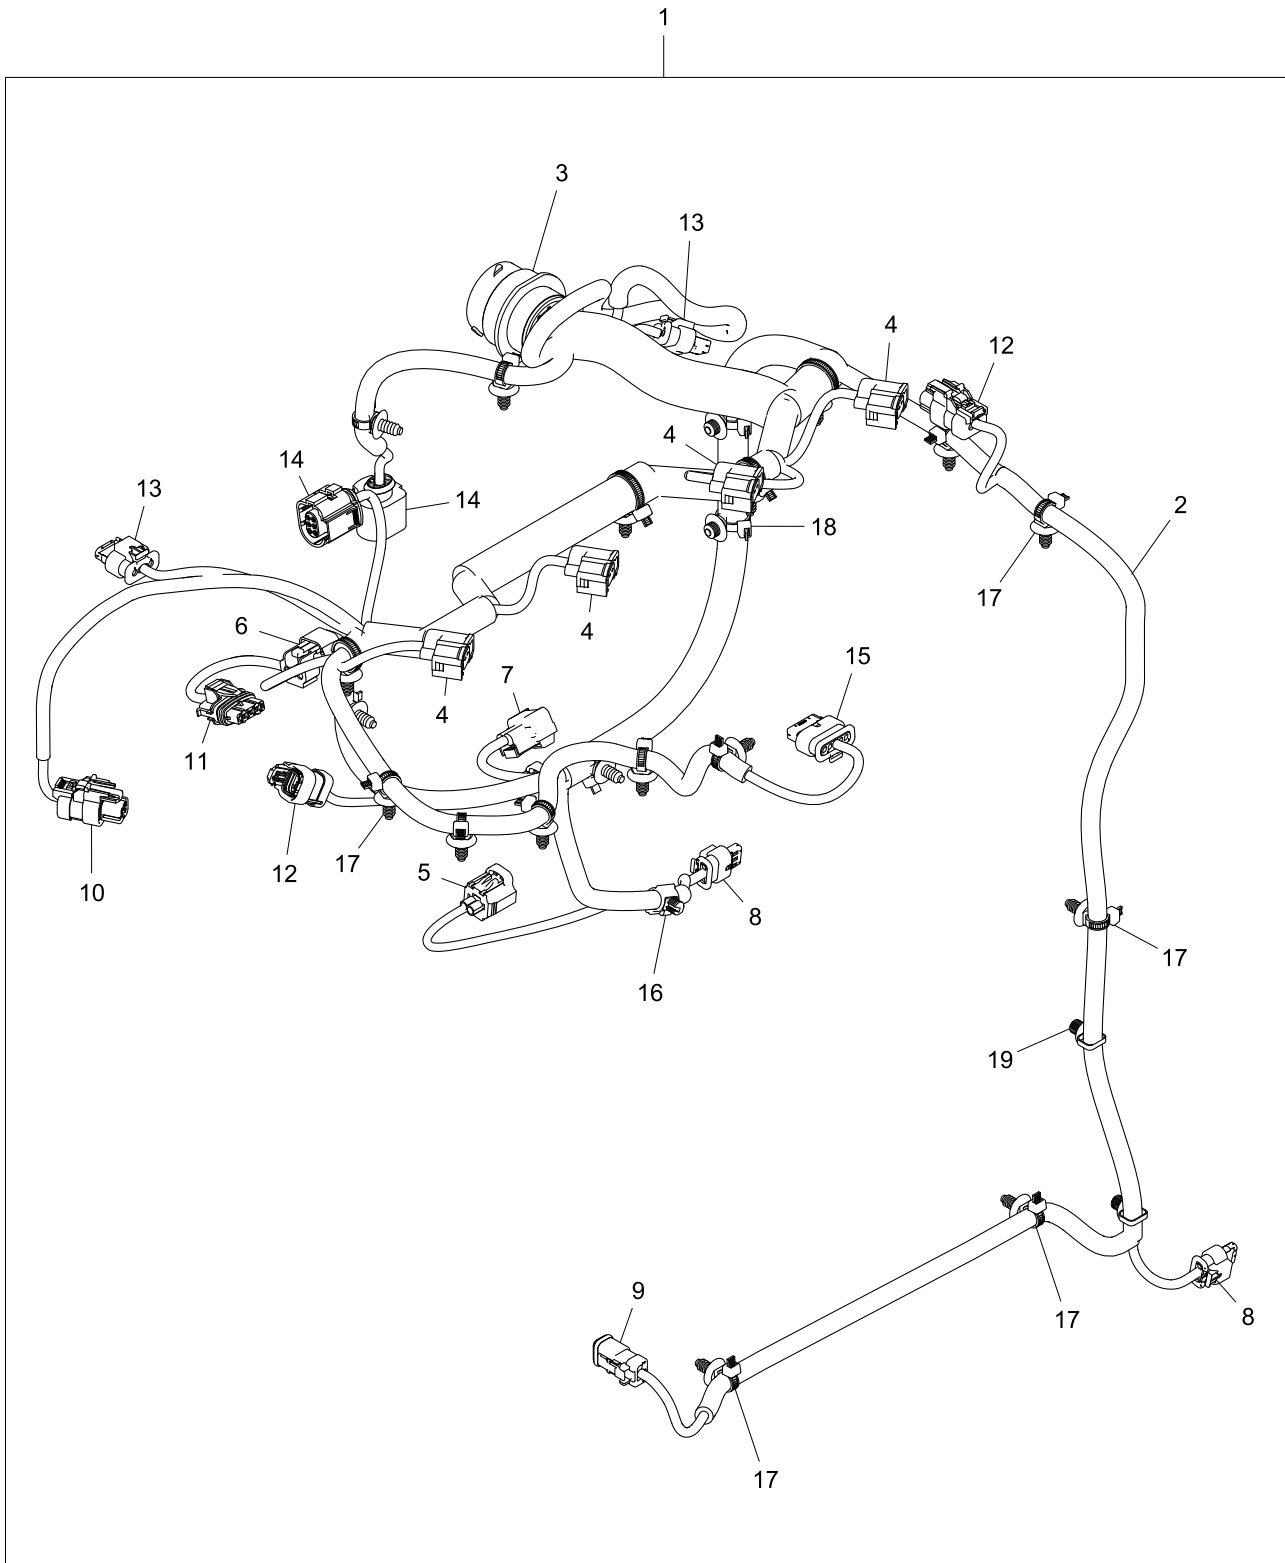

Item	Part No.	References	Qty.	Description	Notes
1	T432563		1	WIRING HARNESS	
2		⇒ T432563	1	HARNESS	
3		⇒ T432563	1	ELECTRICAL CONNECTOR	
4	T432520		4	ELECTRICAL CONNECTOR	(1)
5	T409414		1	ELECTRICAL CONNECTOR	(1)
6	T409257		1	ELECTRICAL CONNECTOR	(1)
7	T409366		1	ELECTRICAL CONNECTOR	(1)
8	T431518		2	ELECTRICAL CONNECTOR	(1)
9	T432525		1	ELECTRICAL CONNECTOR	
10	T405217		1	PLUG	
11	T432519		1	ELECTRICAL CONNECTOR	(1)
12	T431200		2	ELECTRICAL CONNECTOR	
13	T431531		2	ELECTRICAL CONNECTOR	(1)
14	T432518		2	ELECTRICAL CONNECTOR	(1)
15	T432517		1	ELECTRICAL CONNECTOR	(1)
16	T407702		1	CLIP	
17	T409240		18	CABLE TIE	
18	T432403		2	CLIP	
19	2817A006		2	CABLE TIE	