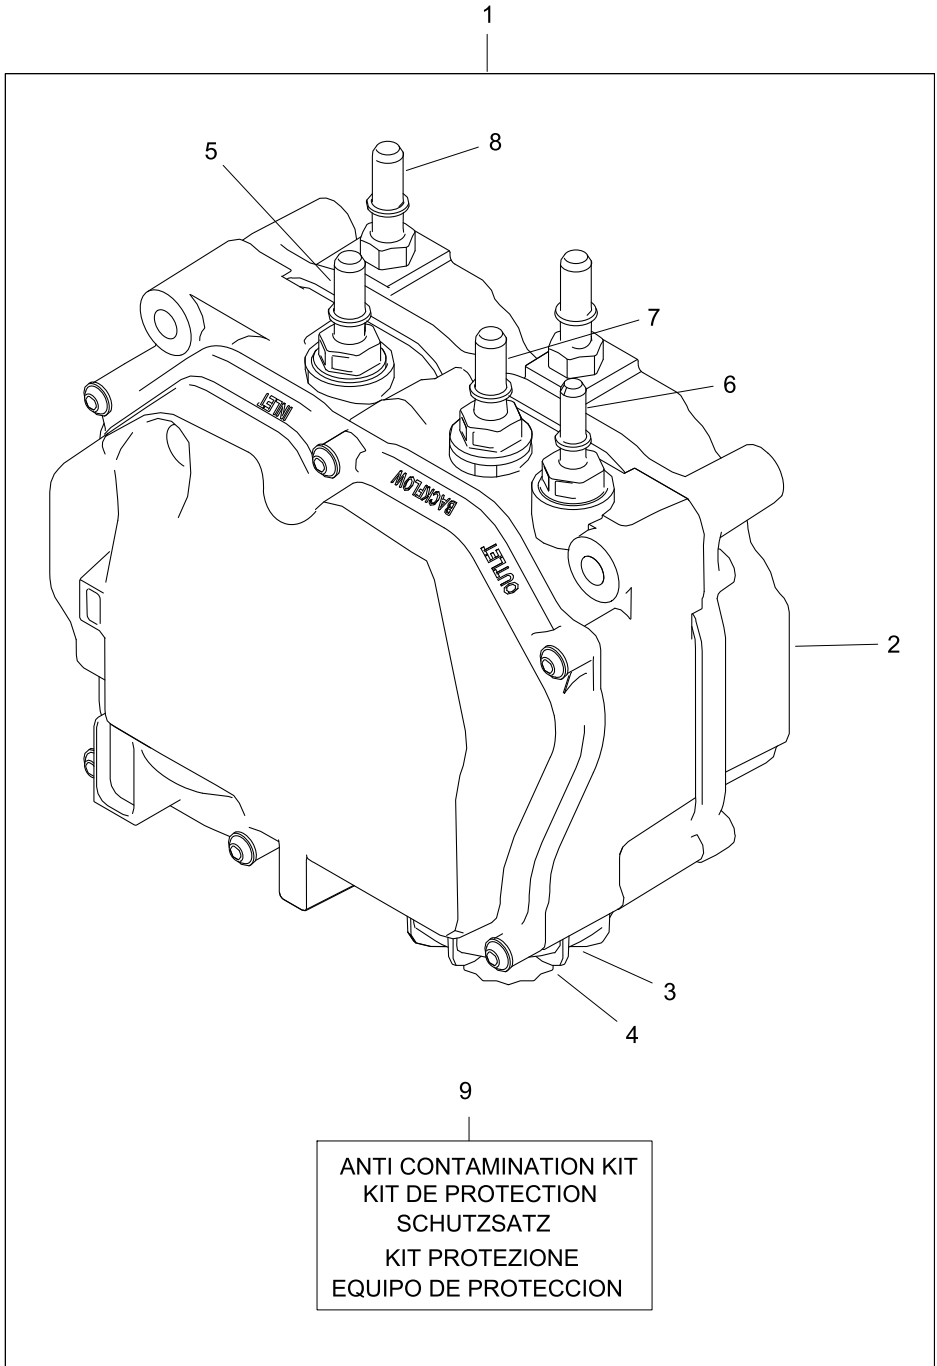

DEF Pump	Plate A
	5242322

Item	Part No.	References	Qty.	Description	Notes
1	T435130		1	DEF PUMP	
2		⇒ T435130	1	PRESSURE PUMP	
3	T435902	a.	1	FILTER	
4	T400378		1	CAP	
5	T400379		1	CONNECTION	
6	T400380		1	CONNECTION	
7	T431079		1	CONNECTOR	
8	T400382		2	CONNECTION	
9	T400383		1	ANTI CONTAMINATION KIT	

History					
a.					
3	T400377		1	FILTER ELEMENT	(1)

Footnotes	
(1)	Filter, rubber insert, removal tool.