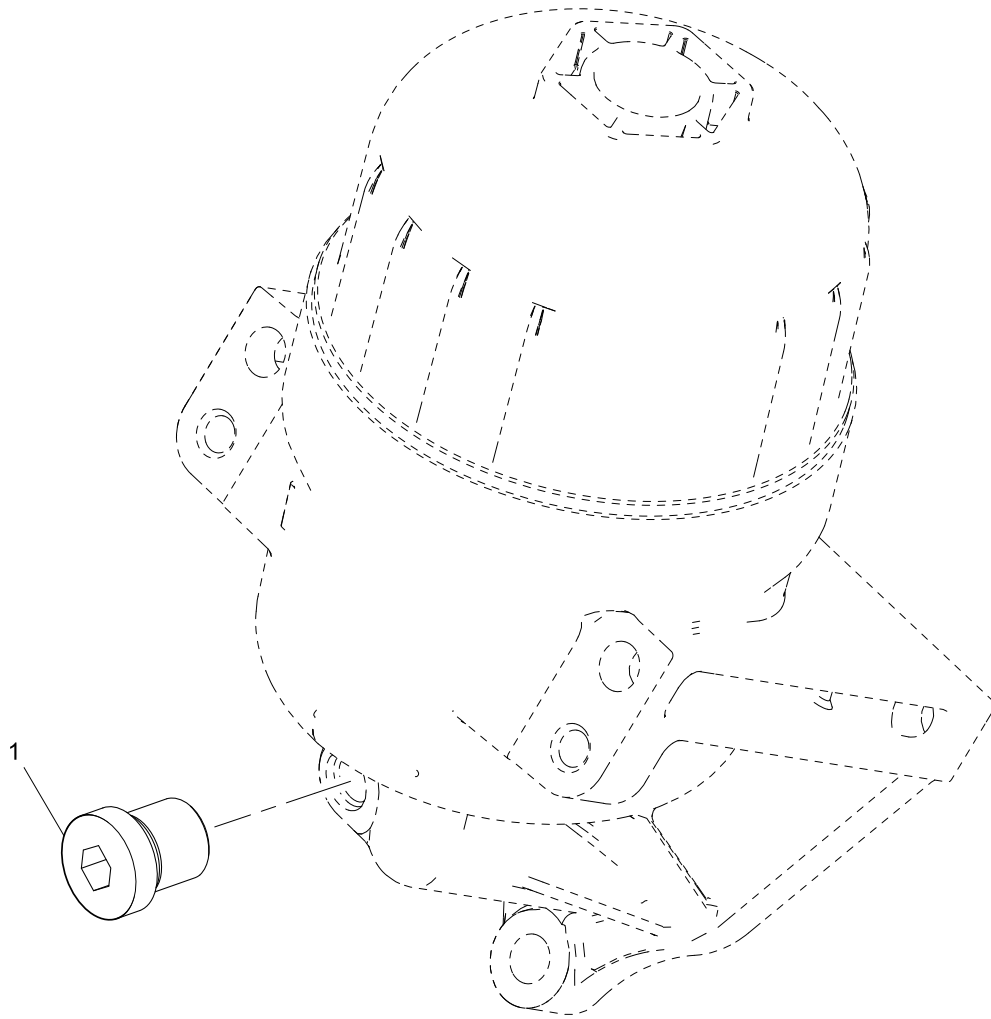

Cold Start System	Plate A
	4875919

Item	Part No.	References	Qty.	Description	Notes
1	T431692		4	GLOWPLUG	
2	T431691		1	BUSBAR	

Engine Lifting Eyes

Plate A

5602128

Item	Part No.	References	Qty.	Description	Notes
1	T431761		1	LIFTING BRACKET	
2	2314J003		2	SCREW	
3	T431911		2	LIFTING EYE	
4	2314J603		4	SCREW	