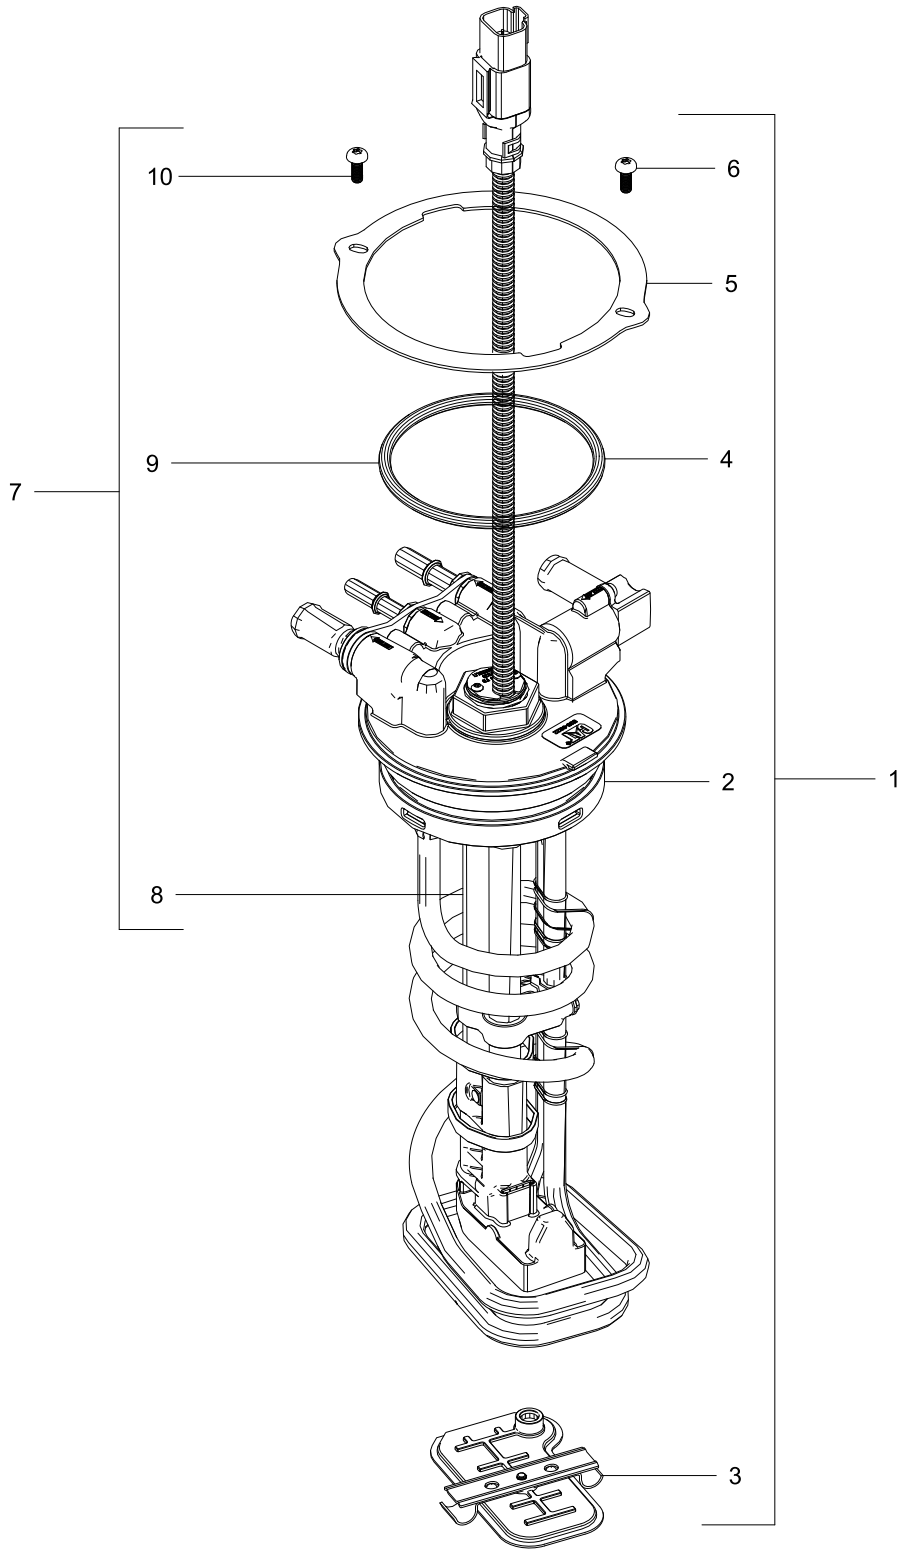

DEF System	Plate A
	5242322

Item	Part No.	References	Qty.	Description	Notes
1	T434680		1	DEF MANIFOLD	
2		⇒ T434680	1	DEF MANIFOLD	
3	T431008		1	FILTER	
4	T420264		1	SEAL - O RING	
5	T420227		1	CLAMP	
6	T420222		2	SCREW	
7	T434846		1	SENSOR	
8	T434977		1	DEF SENSOR KIT	
9	T420264		1	SEAL - O RING	
10	T420222		2	SCREW