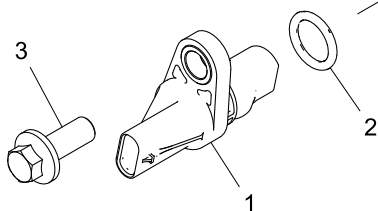

Electronic Sensors	Plate D
	5403113

Item	Part No.	References	Qty.	Description	Notes
1	T430705		1	SPEED SENSOR	
2	2415H014		1	SEAL - O RING	(1)
3	2314H033		1	SCREW	

Footnotes	
(1)	DO NOT RE-USE ONCE REMOVED