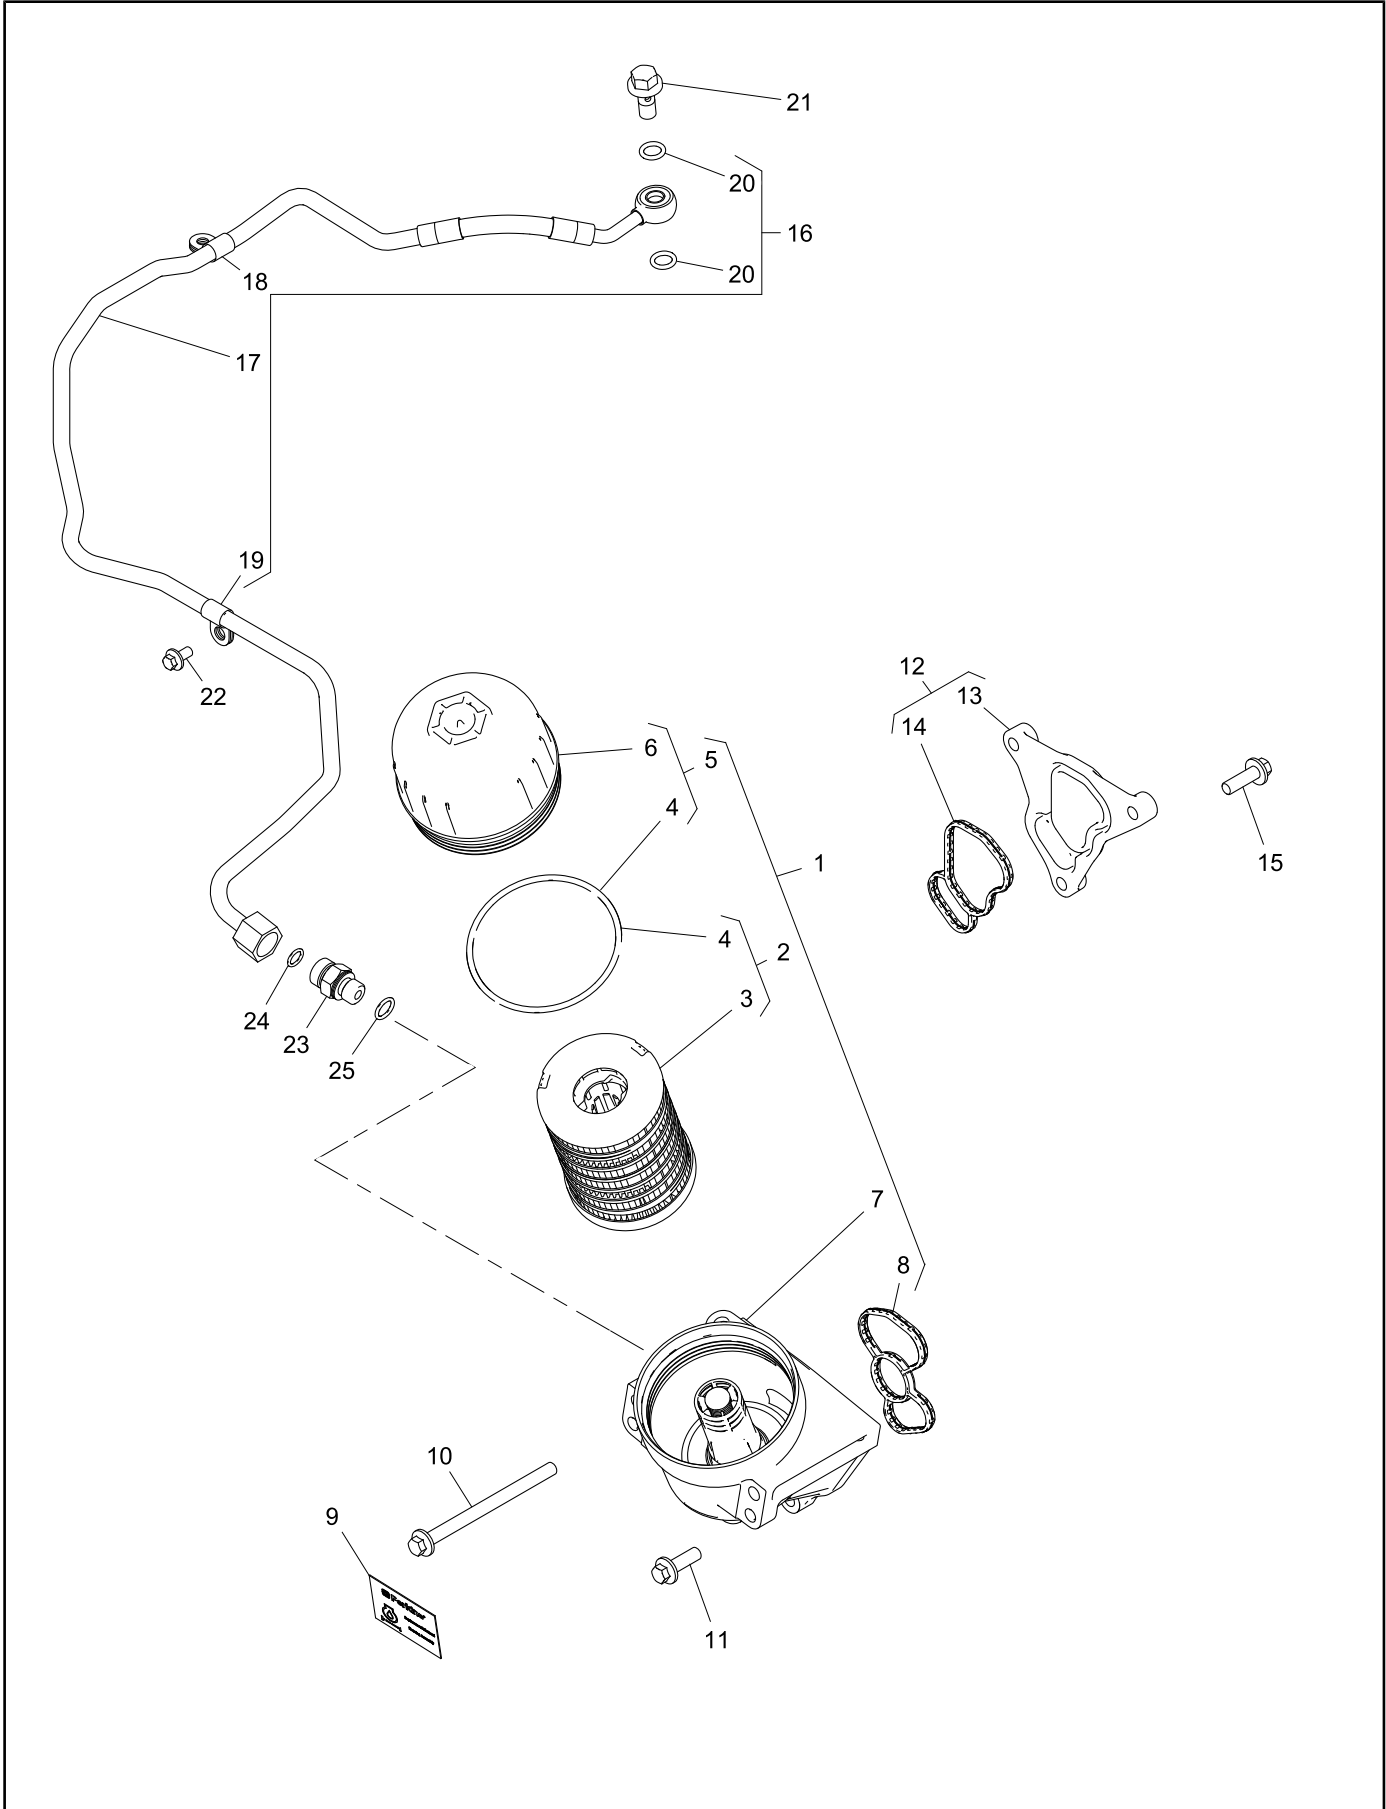

Oil Filter	Plate A
	5463085

Item	Part No.	References	Qty.	Description	Notes
1	T403680		1	OIL FILTER ASSEMBLY	
2	5698037		1	OIL FILTER KIT	
3		⇒ 5698037	1	FILTER ELEMENT	
4	576/148	⇒	1	SEAL - O RING	
5	T431946		1	CAP	
6		⇒ T431946	1	CAP	
7		⇒ T403680	1	OIL FILTER HEAD	
8	T431292		1	SEAL - OIL FILTER HEAD	
9	T432068		1	LABEL	
10	2314H020		2	SCREW	
11	2314H004		1	SCREW	
12	T434043		1	PLATE	
13		a. ⇒ T434043	1	PLATE	
14	T431293	a.	1	SEAL	
15	2314H004	a.	3	SCREW	
16	T431271		1	PIPE - TURBO OIL FEED	
17		⇒ T431271	1	PIPE - TURBO OIL FEED	
18	0180170		1	CLIP	
19	36565517		1	CLIP	
20	CH10229		2	SEAL - O RING	
21	T423366		1	BANJO BOLT	
22	2314F002		1	SCREW	
23	T422775		1	ADAPTOR	
24	T408416		1	SEAL - O RING	
25	T409213		1	SEAL - O RING	

History					
a.					
13	T431928		1	PLATE	
15	2314H003		3	SCREW	
14	T431293		1	SEAL