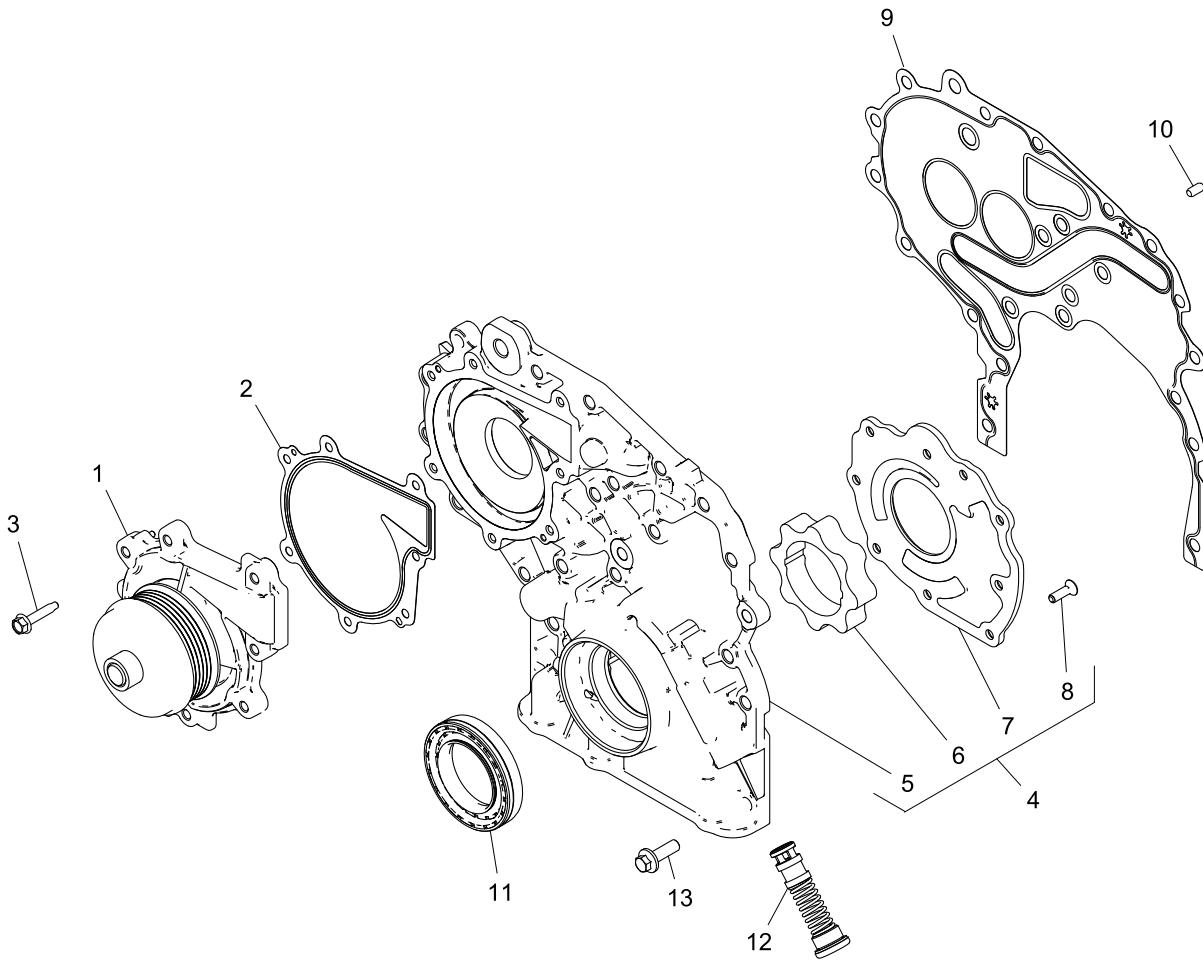

Oil Pump	Plate A
	5075225

Item	Part No.	References	Qty.	Description	Notes
1	T431750		1	WATER PUMP	
2	T431752		1	GASKET - WATER PUMP	
3	T431763		7	SCREW	
4	T431751		1	OIL PUMP	
5		⇒ T431751	1	OIL PUMP HOUSING	(1)
6		⇒ T431751	1	ROTOR	(1)
7		⇒ T431751	1	COVER	(1)
8		⇒ T431751	12	SCREW	(1)
9	T431764		1	GASKET	
10	3313A036		2	DOWEL	
11	T433609		1	SEAL - FRONT END OIL	
12	T431749		1	PRESSURE VALVE	
13	2314H004		20	SCREW	

Footnotes	
(1)	SERVICED AS A COMPLETE UNIT.