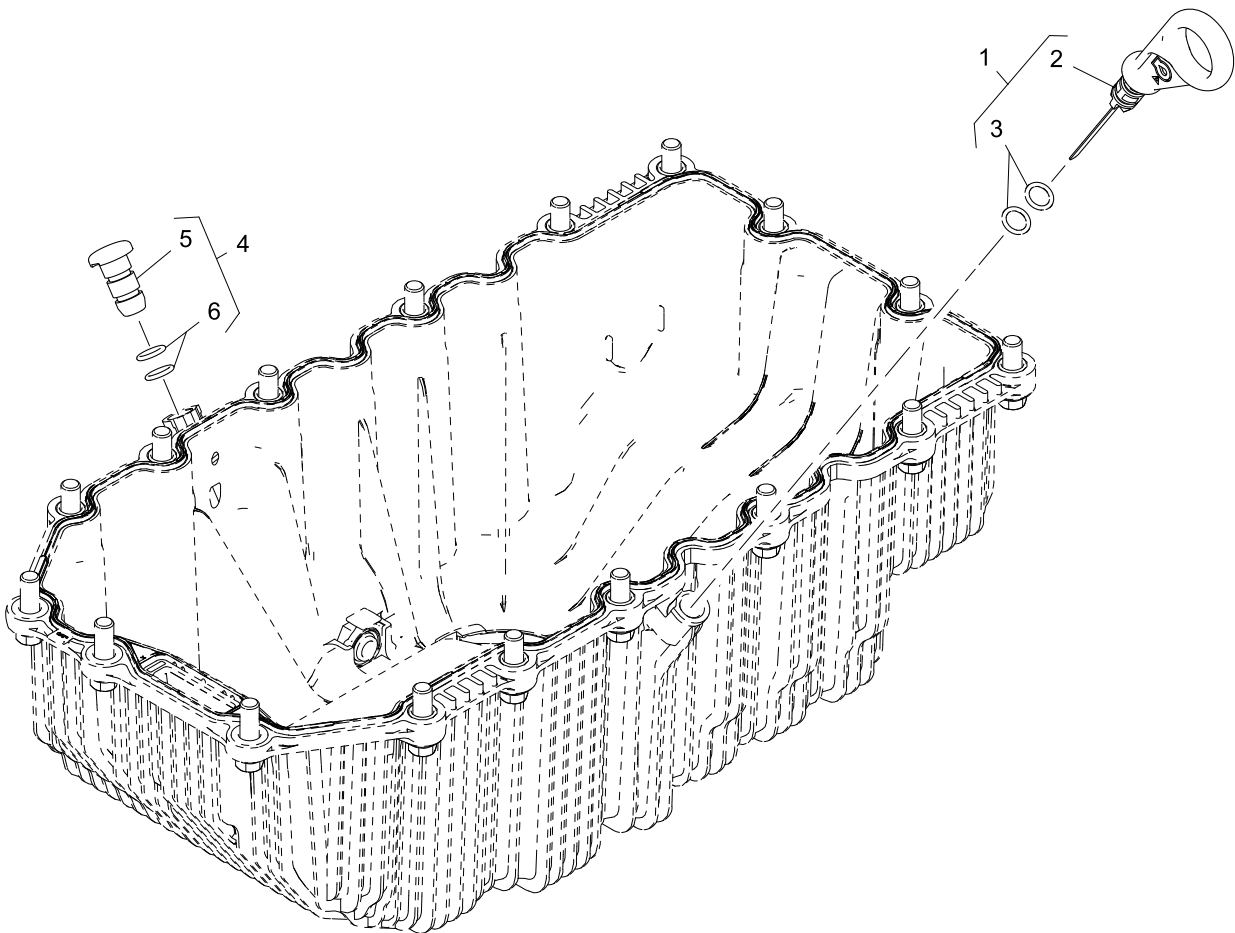

Dipstick & Tube	Plate A
	5026367

Item	Part No.	References	Qty.	Description	Notes
1	T431766		1	DIPSTICK ASSEMBLY	
2		⇒ T431766	1	DIPSTICK	
3	T431894		2	SEAL - O RING	
4	T431294		1	PLUG	
5		⇒ T431294	1	PLUG	
6	T408416		2	SEAL - O RING