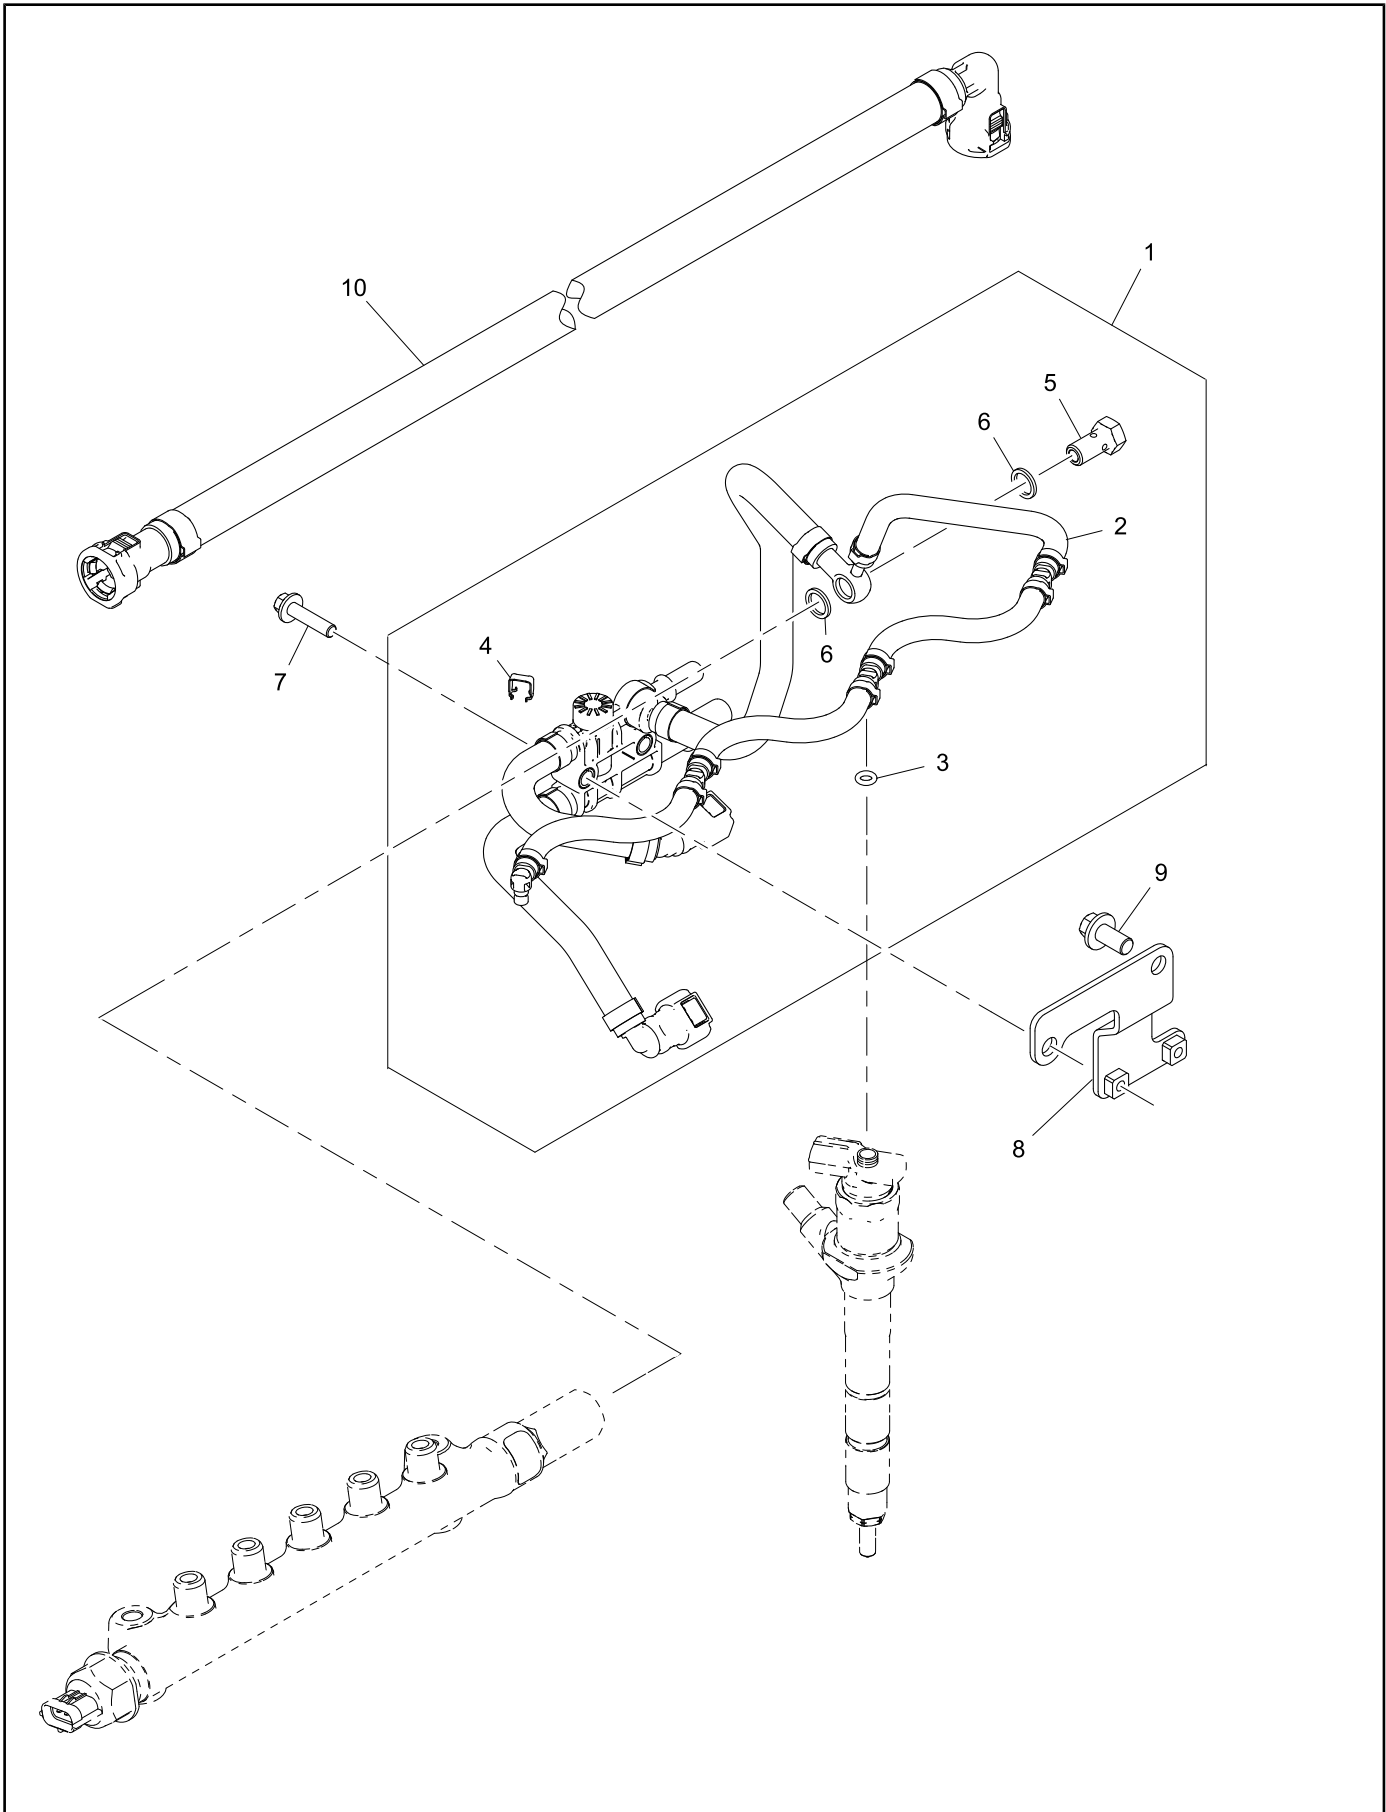

Exhaust Manifold	Plate A
	5128095

Item	Part No.	References	Qty.	Description	Notes
1	T431319		1	EXHAUST MANIFOLD	
2	T431316		1	GASKET - TURBOCHARGER	
3	2313M301		11	STUD	
4	2318A633		13	NUT	
5	2313M359		2	STUD	
6	0650002		1	PLUG	
7	2411141		1	WASHER	
8	T431101		1	GASKET - EXHAUST	
9	T431102		4	GASKET - EXHAUST MANIFOLD	
10	T431312		1	PIPE - TURBO OIL DRAIN	
11	3688A053		2	GASKET	
12	T402221		2	SCREW	
13	2314F005		2	SCREW