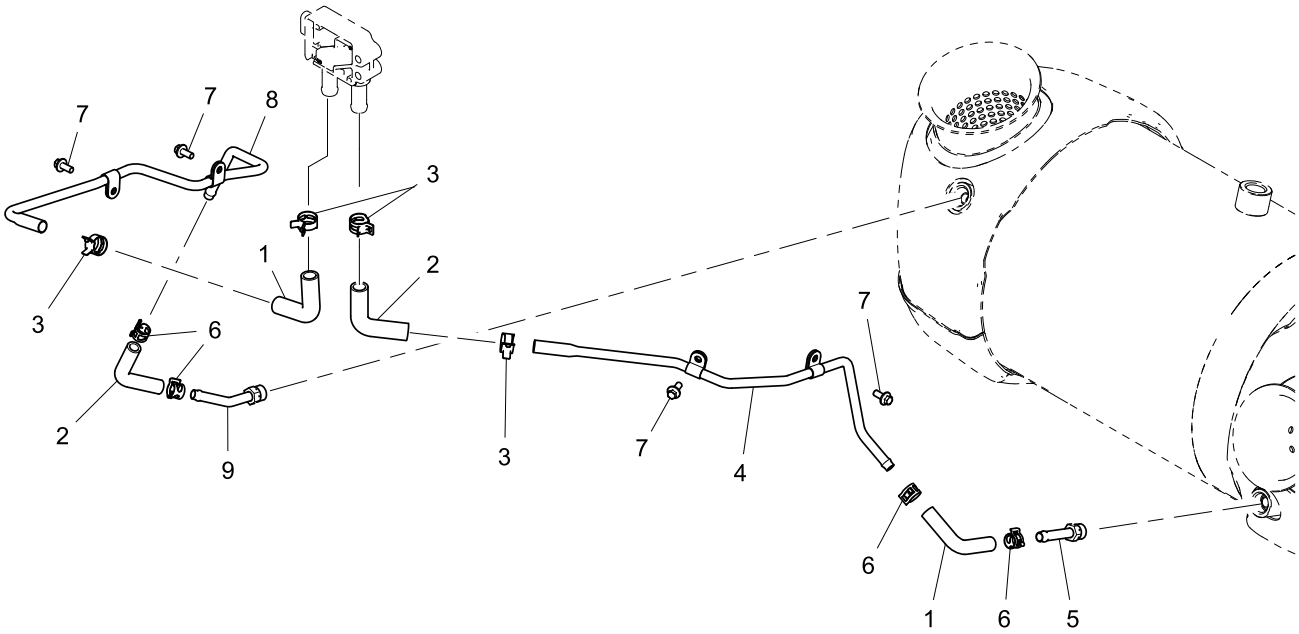

Item	Part No.	References	Qty.	Description	Notes
1	T431304		2	HOSE	
2	T431299		2	HOSE	
3	2481B018		4	HOSE CLIP	
4	T433641		1	PIPE	
5	T431274		1	PIPE	
6	T401324		4	CLAMP	
7	2314F003		4	SCREW	
8	T433640		1	PIPE	
9	T433635		1	PIPE