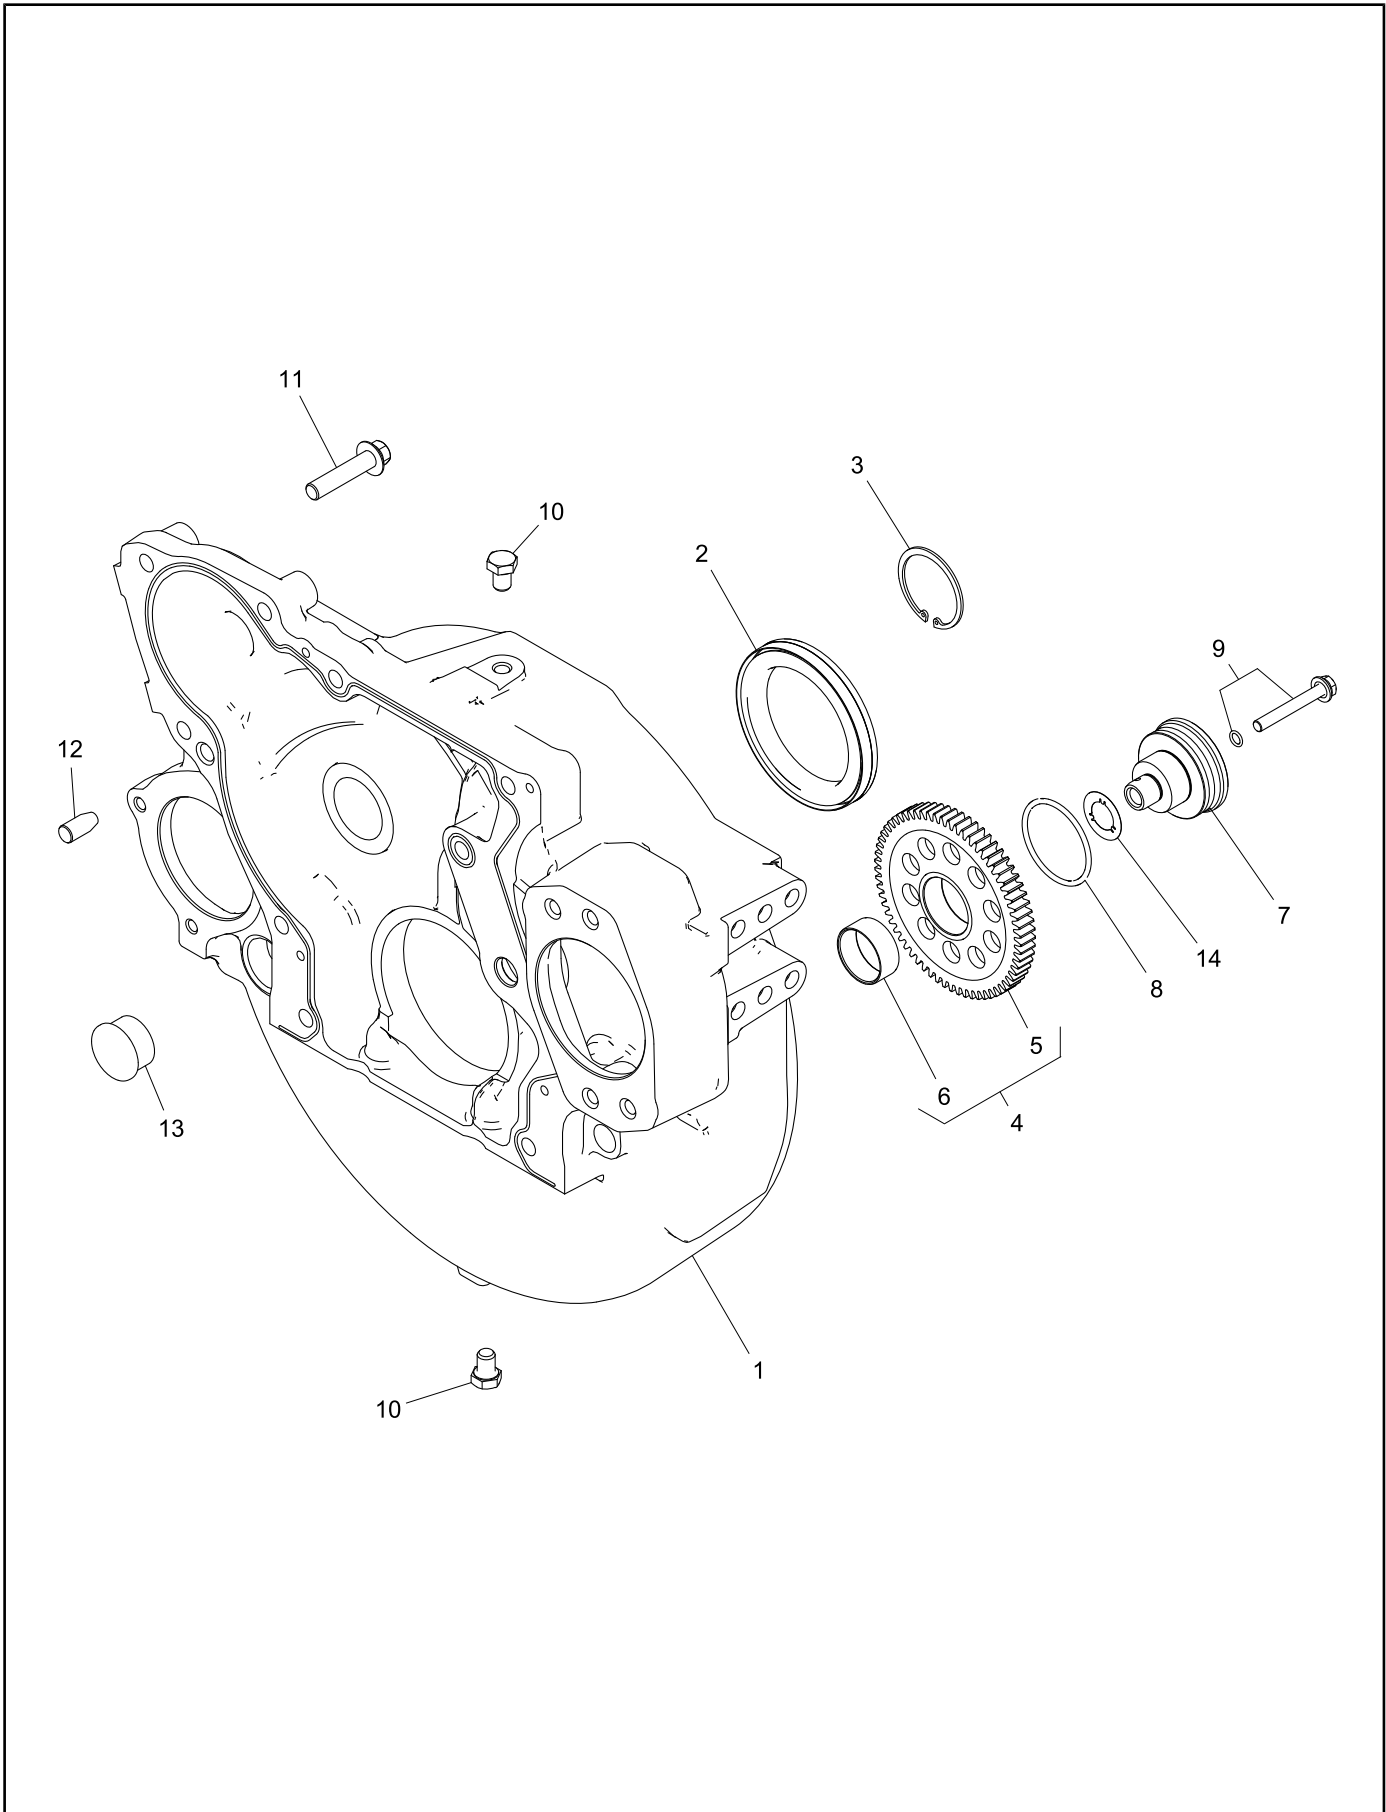

Item	Part No.	References	Qty.	Description	Notes
1	T433661		1	FLYWHEEL HOUSING	
2	T434692	a.	1	SEAL - REAR END OIL	
3	T432975		1	CIRCLIP	
4	T434138	b.	1	IDLER GEAR	
5		⇒ T434138	1	IDLER GEAR	
6	T434739		1	BEARING	
7	T434447	b.	1	SHAFT	
8	T402318		1	SEAL - O RING	
9	T433494		1	BOLT	
10	T413380	b.	2	PLUG	
11	2314J709		10	SCREW	
12	3245A011		1	DOWEL	
13	2487A452		1	PLUG	
14	T434446		1	SHIM	

History

a.

2	T431138		1	SEAL - REAR END OIL

b.

4	T431868		1	IDLER GEAR
7	T431871		1	SHAFT
10	CH10922		2	BOLT