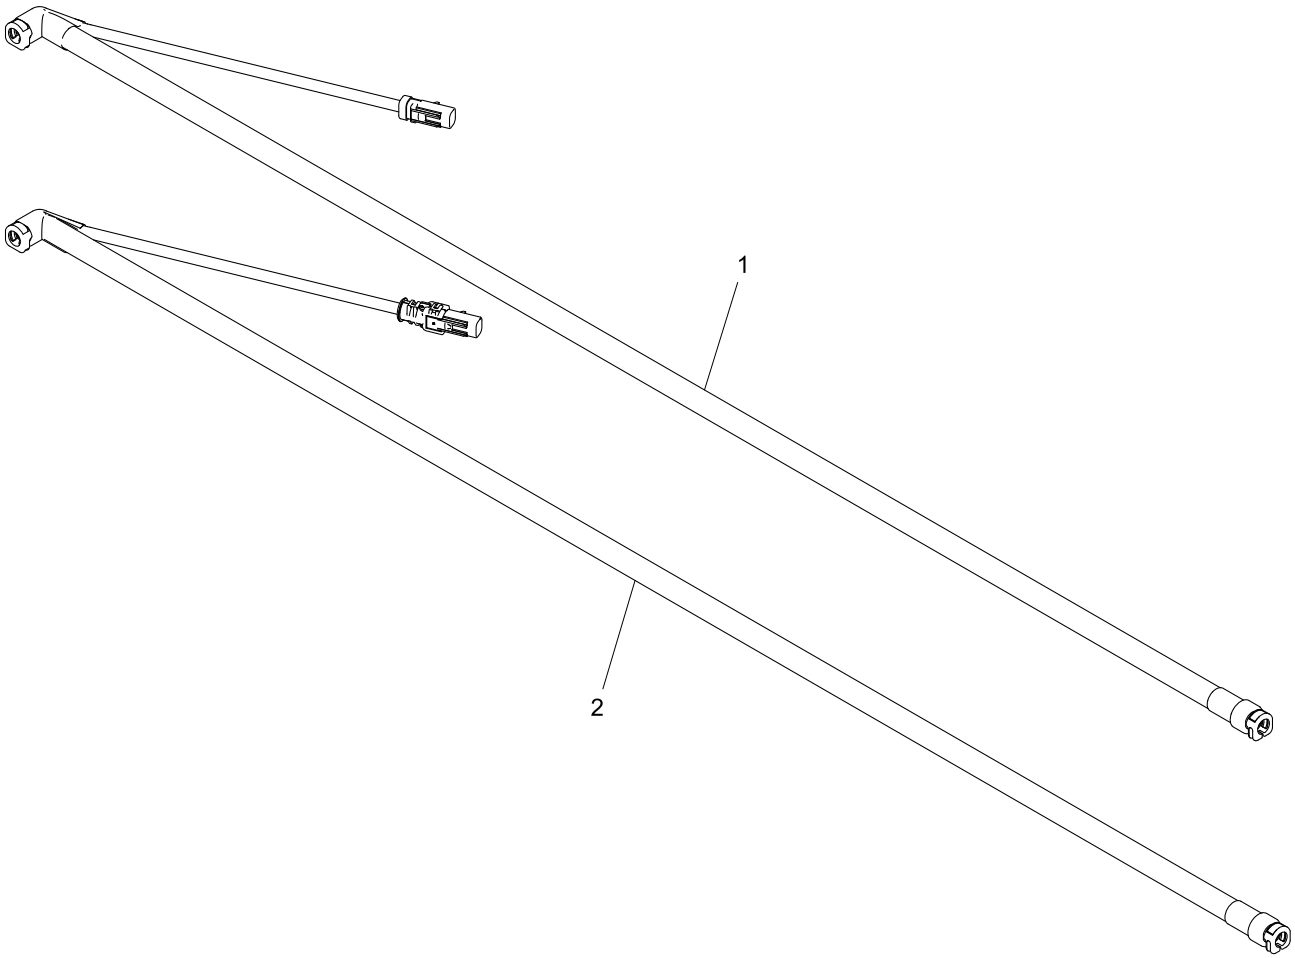

History					
a.					
3	T400377		1	FILTER ELEMENT	(1)

Footnotes	
(1)	Filter, rubber insert, removal tool.

DEF Lines	Plate A
	3889152

Item	Part No.	References	Qty.	Description	Notes
1	T416245		1	DEF HOSE	

DEF Lines	Plate A
	5432860