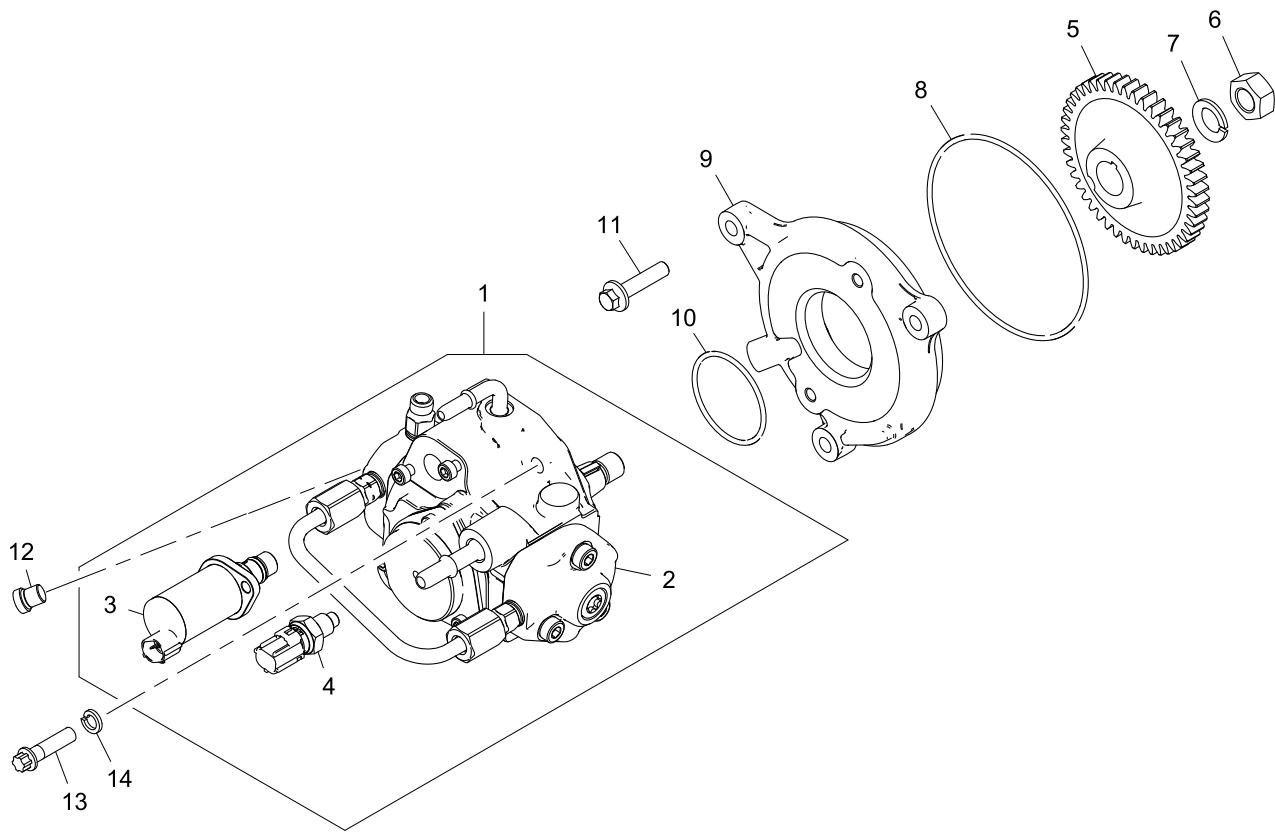

Item	Part No.	References	Qty.	Description	Notes
1	T431170		1	HIGH PRESSURE FUEL PUMP	
2		⇒ T431170	1	HIGH PRESSURE FUEL PUMP	
3	T408502		1	VALVE	
4	T405451		1	TEMPERATURE SENSOR	
5	T431129		1	FUEL INJECTION PUMP GEAR	
6	2318A108		1	NUT	
7	T416136	↖	1	SPRING WASHER	
8	CH10147		1	SEAL - O RING	
9	T431169		1	ADAPTOR	
10	T405938		1	SEAL - O RING	
11	2314H036		3	SCREW	
12	2487A208		1	PLUG	
13	2316A317		2	SCREW	
14	T418476		2	WASHER