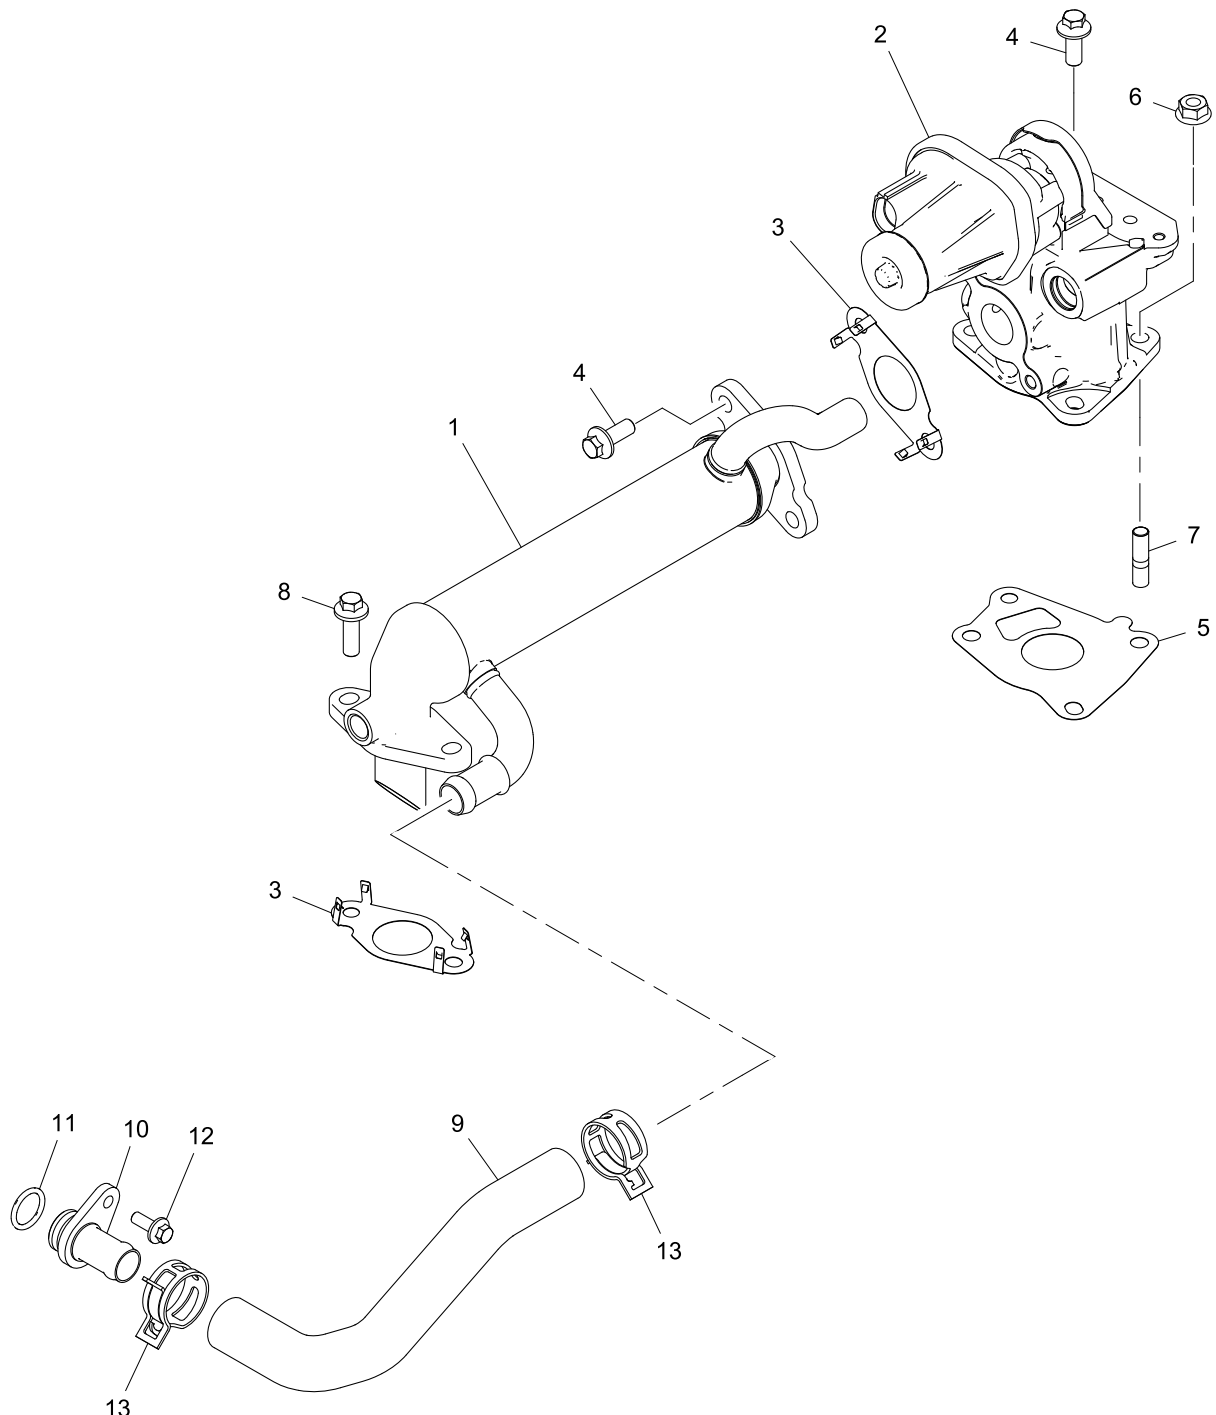

Item	Part No.	References	Qty.	Description	Notes
1	T431302		1	EGR COOLER	
2	T431795		1	EGR VALVE	
3	T431276		2	GASKET	
4	2314H003		2	SCREW	
5	T432166		1	GASKET	
6	2318A603		3	NUT	
7	2313C058	↔	3	STUD	
8	2314H004		2	SCREW	
9	T431855		1	HOSE - AIR	
10	T431300		1	CONNECTION	
11	T431846		1	SEAL - O RING	
12	2314F004		1	SCREW	
13	21825196	↔	2	CLIP