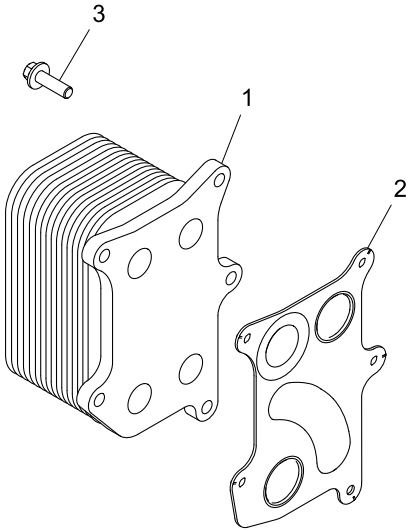

Oil Cooler	Plate A
	5147381

Item	Part No.	References	Qty.	Description	Notes
1	T431267		1	OIL COOLER	
2	T431261		1	GASKET - OIL COOLER	
3	2314F005		5	SCREW