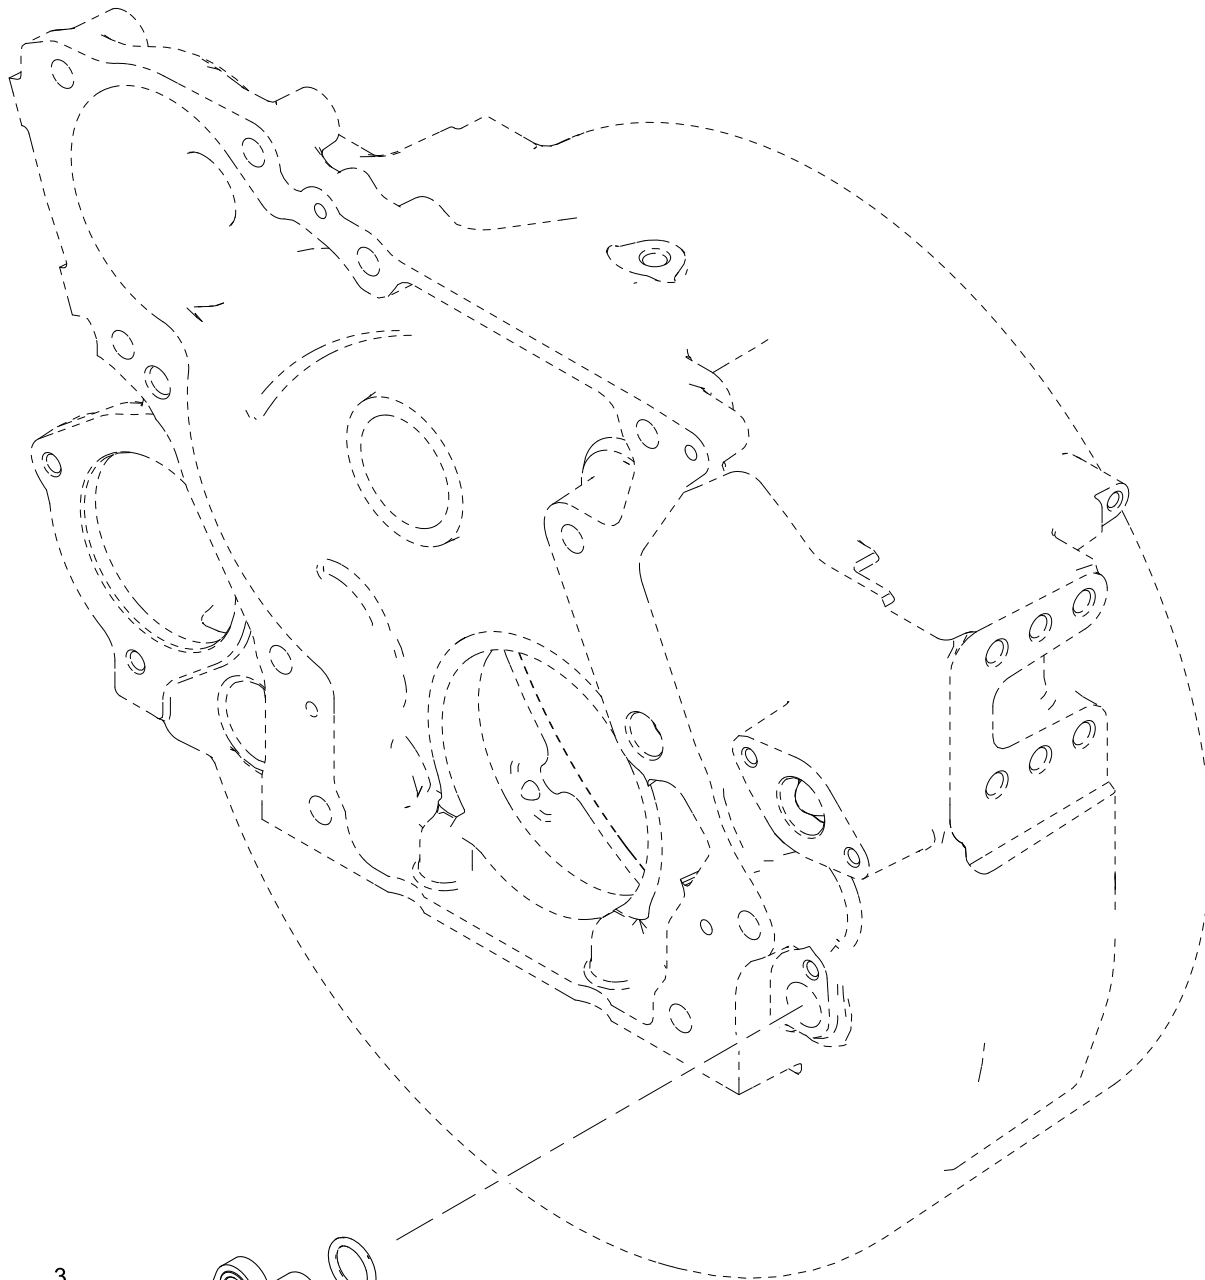

Electronic Sensors	Plate D
	5403113

Item	Part No.	References	Qty.	Description	Notes
1	T430705		1	SPEED SENSOR	
2	2415H014		1	SEAL - O RING	(1)
3	2314H033		1	SCREW	

Footnotes	
(1)	DO NOT RE-USE ONCE REMOVED