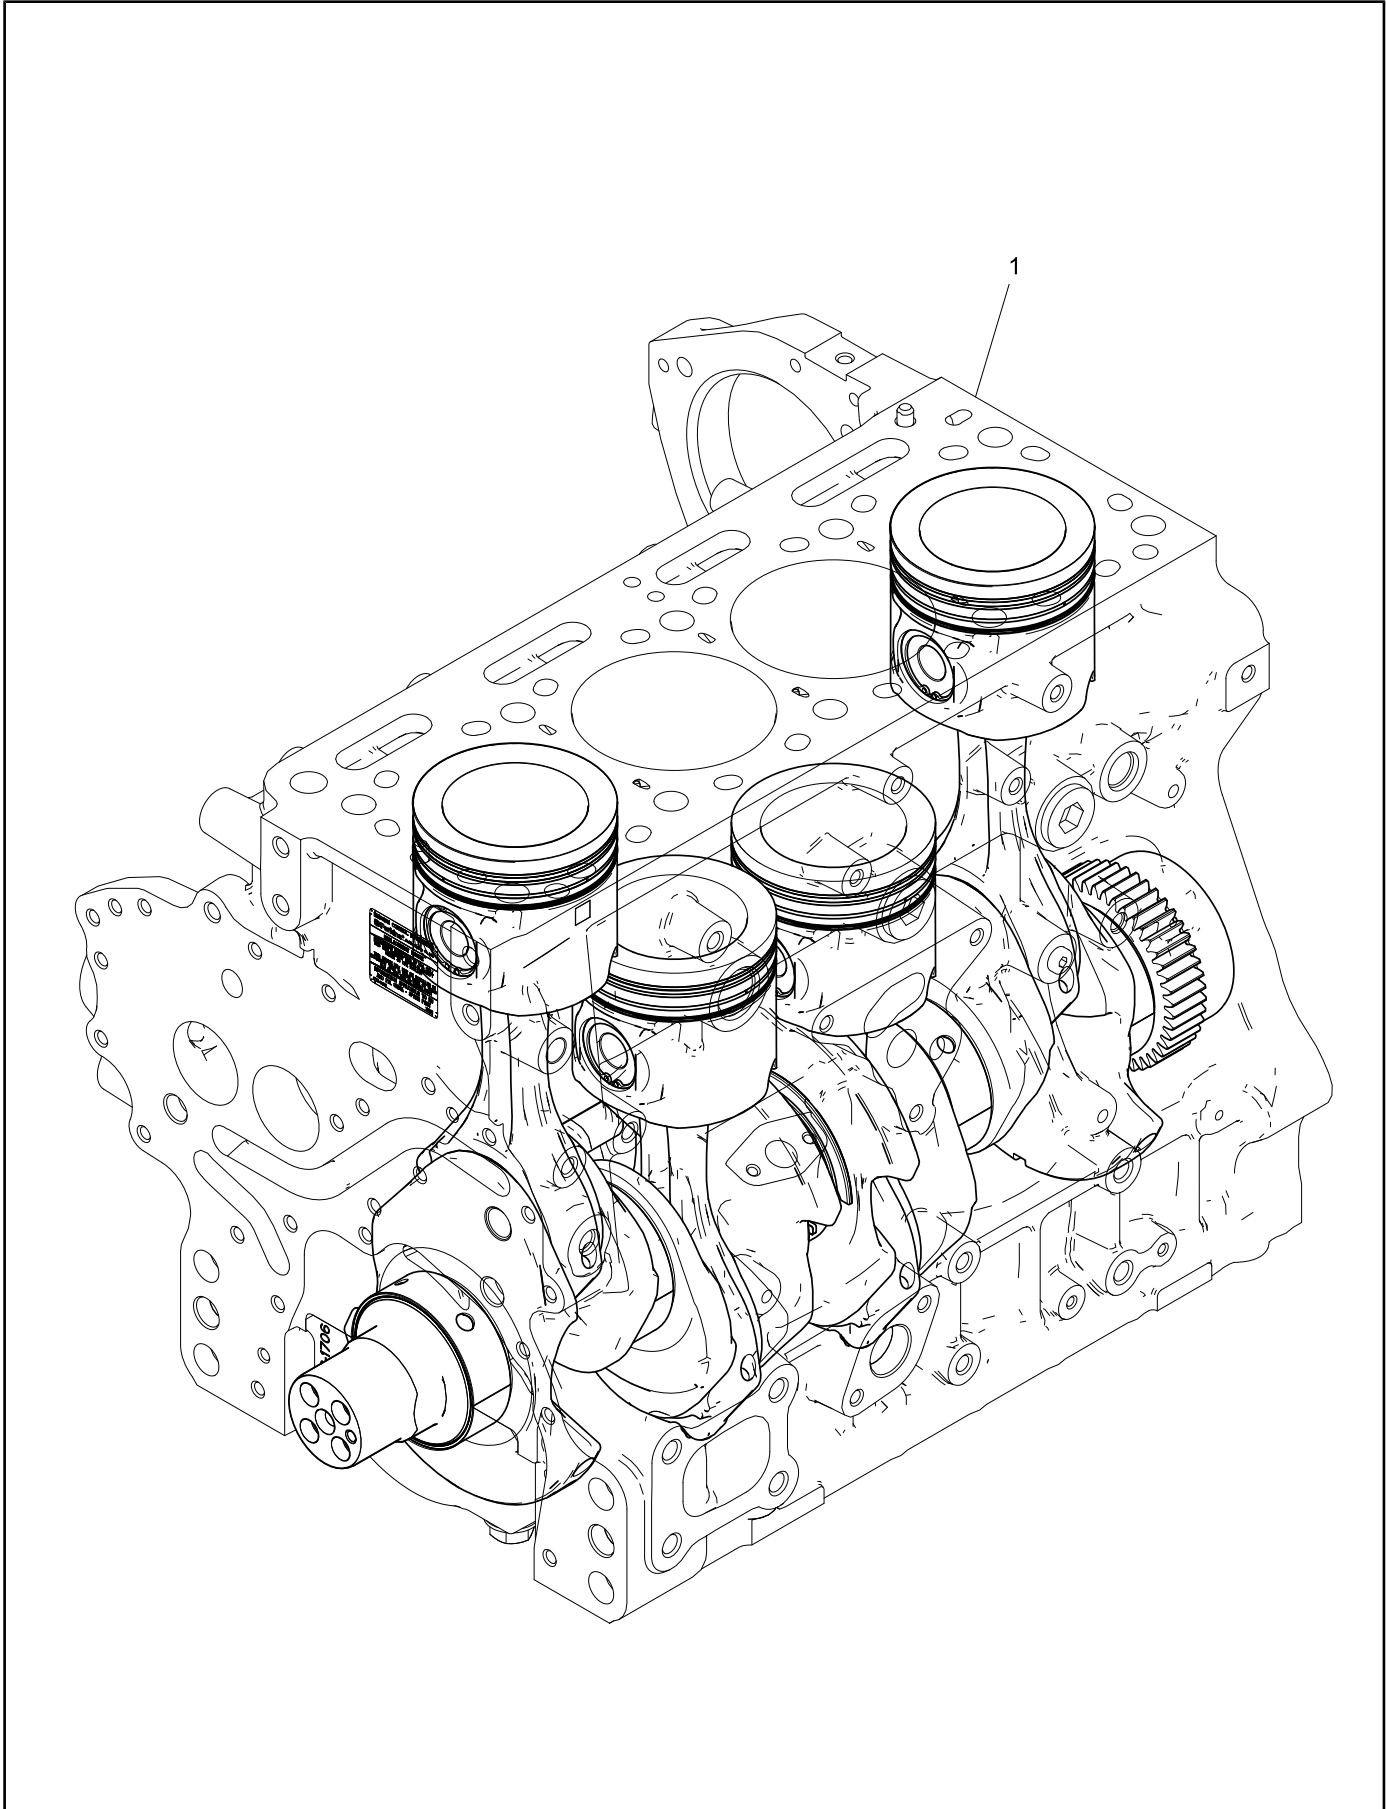

Item	Part No.	References	Qty.	Description	Notes
1	T431951		1	SHORT ENGINE - ASSEMBLY	
2		⇒ T431951	1	CYLINDER BLOCK ASSEMBLY	
3		⇒ T431951	1	CYLINDER BLOCK	
4		⇒ T431951	5	BEARING CAP	
5	3218A511		10	SCREW	
6	2485A109		1	PLUG	
7	CH12474		3	PLUG	
8	CH11621		3	SEAL - O RING	
9	2485A118		2	PLUG	
10	2487A208		2	PLUG	
11	3244A009		2	DOWEL	
12	T423993		1	PLUG	
13	CH10287		1	PLUG	
14	CH10048		1	SEAL - O RING	
15	T431179		1	CRANKSHAFT ASSEMBLY	
16		⇒ T431179	1	CRANKSHAFT	
17		⇒ T431179	1	CRANKSHAFT GEAR	
18	3313A036		1	DOWEL	
19	T431103		1	SHIM	
20	T432989	Ⓢ	1	MAIN BEARING KIT	
21	T432994	Ⓢ	1	THRUST WASHER KIT	
22	T431937	Ⓢ	4	PISTON AND RING KIT	
23		⇒ T431937	1	PISTON	
24		⇒ T431937	1	GUDGEON PIN	
25	T431959		1	CIRCLIP	
26	T431959		1	CIRCLIP	
27	T431944	Ⓢ	1	PISTON RING KIT	
28	T431134		4	CON ROD ASSEMBLY	
29		⇒ T431134	1	CON ROD	
30		⇒ T431134	1	SMALL END BUSH	
31	T400001		2	CON ROD BOLT	(1)
32	T431940	Ⓢ	1	BIG END BEARING KIT	
33	T431105		4	PISTON COOLING JET	
34	2314F001		4	SCREW	
Service Options					
20	T432993	⅔ -0.75MM	1	MAIN BEARING KIT - U/S	
20	T432992	⅔ -0.5MM	1	MAIN BEARING KIT - U/S	
20	T432991	⅔ -0.25MM	1	MAIN BEARING KIT - U/S	
21	T432995	⅔ +0.2MM	1	THRUST WASHER KIT - O/S