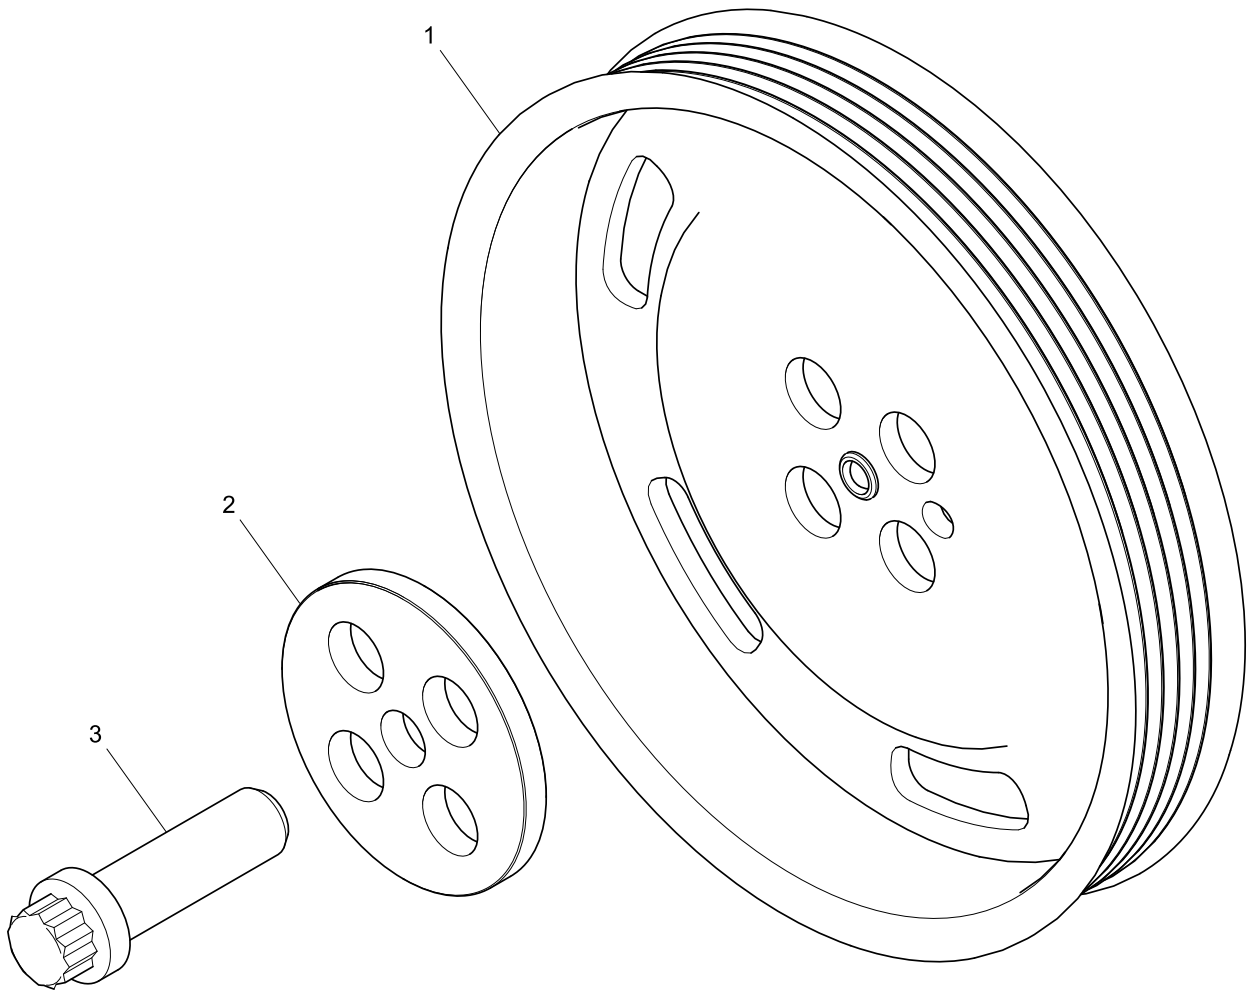

Crankshaft Pulley	Plate A
	5065468

Item	Part No.	References	Qty.	Description	Notes
1	T431173		1	CRANKSHAFT PULLEY	
2	T431172		1	PLATE	
3	T431797		4	CRANKSHAFT BOLT