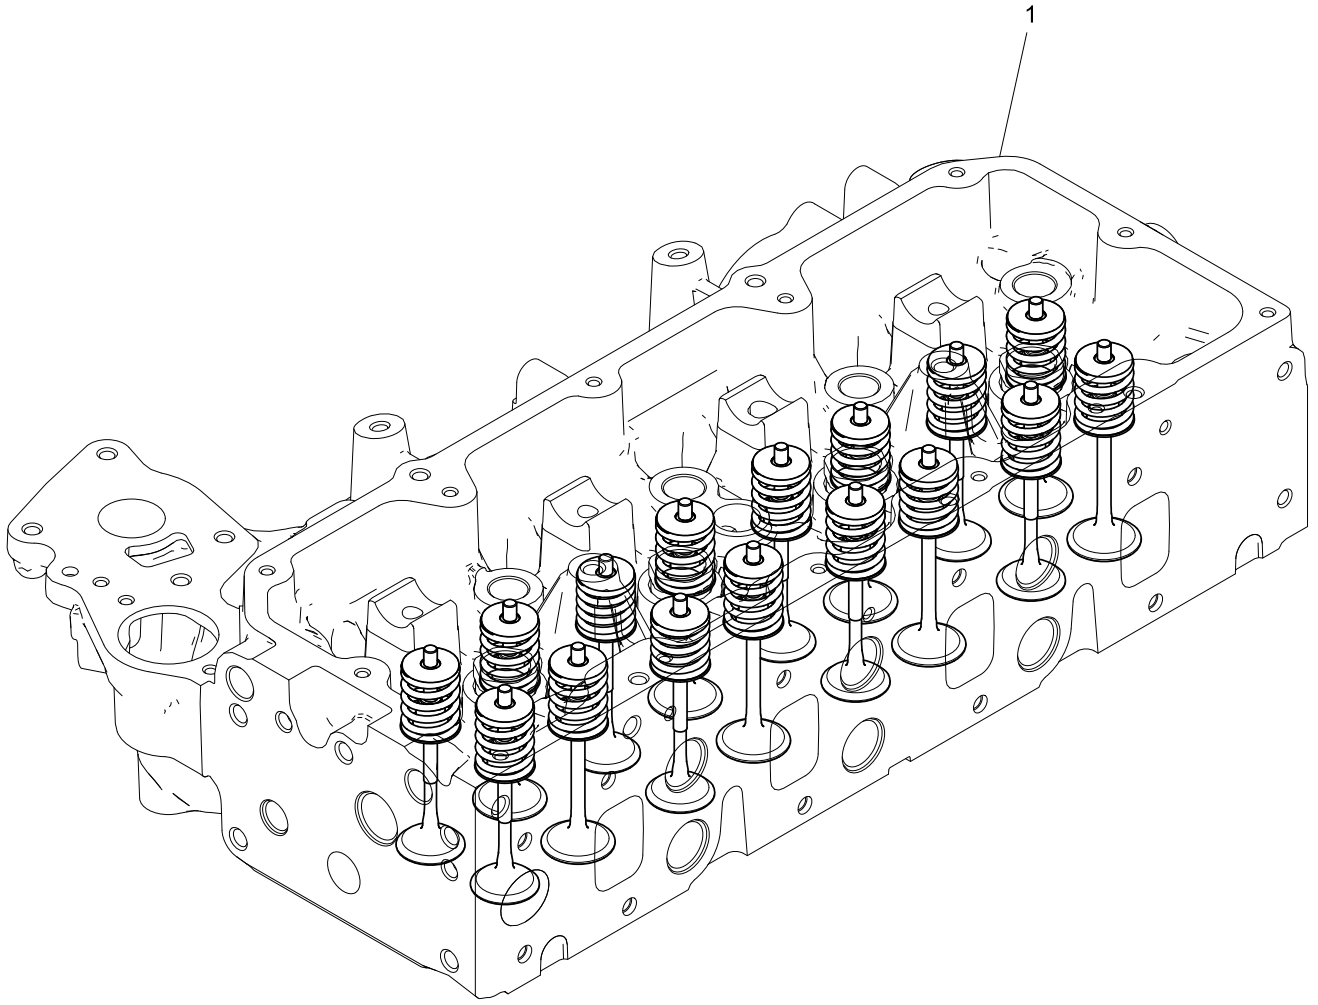

Item	Part No.	References	Qty.	Description	Notes
1	T431952		1	CYLINDER HEAD ASSEMBLY	
2		⇒ T431952	1	CYLINDER HEAD ASSEMBLY	
3		⇒ T431952	1	CYLINDER HEAD	
4		⇒ T431952	4	SLEEVE	
5		⇒ T431952	8	SEAL - O RING	
6	T431097		16	VALVE GUIDE	
7	T431301		8	VALVE SEAT INSERT	(2)
8	T431100		8	VALVE SEAT INSERT	(1)
9	2485A517		8	PLUG	
10	2485A509		2	PLUG	
11	2485A524		1	PLUG	
12		⇒ T431952	1	ROCKER ASSEMBLY	
13	3142W005		32	VALVE COLLET	
14	3311A025		16	CAP	
15	T431099		16	SEAL - VALVE STEM	
16	T417713		8	VALVE SPRING	
17	T431094		8	INTAKE VALVE	
18	T431131		8	VALVE SPRING	
19	T431095		8	EXHAUST VALVE	

Footnotes

- (1) EXHAUST
- (2) INLET