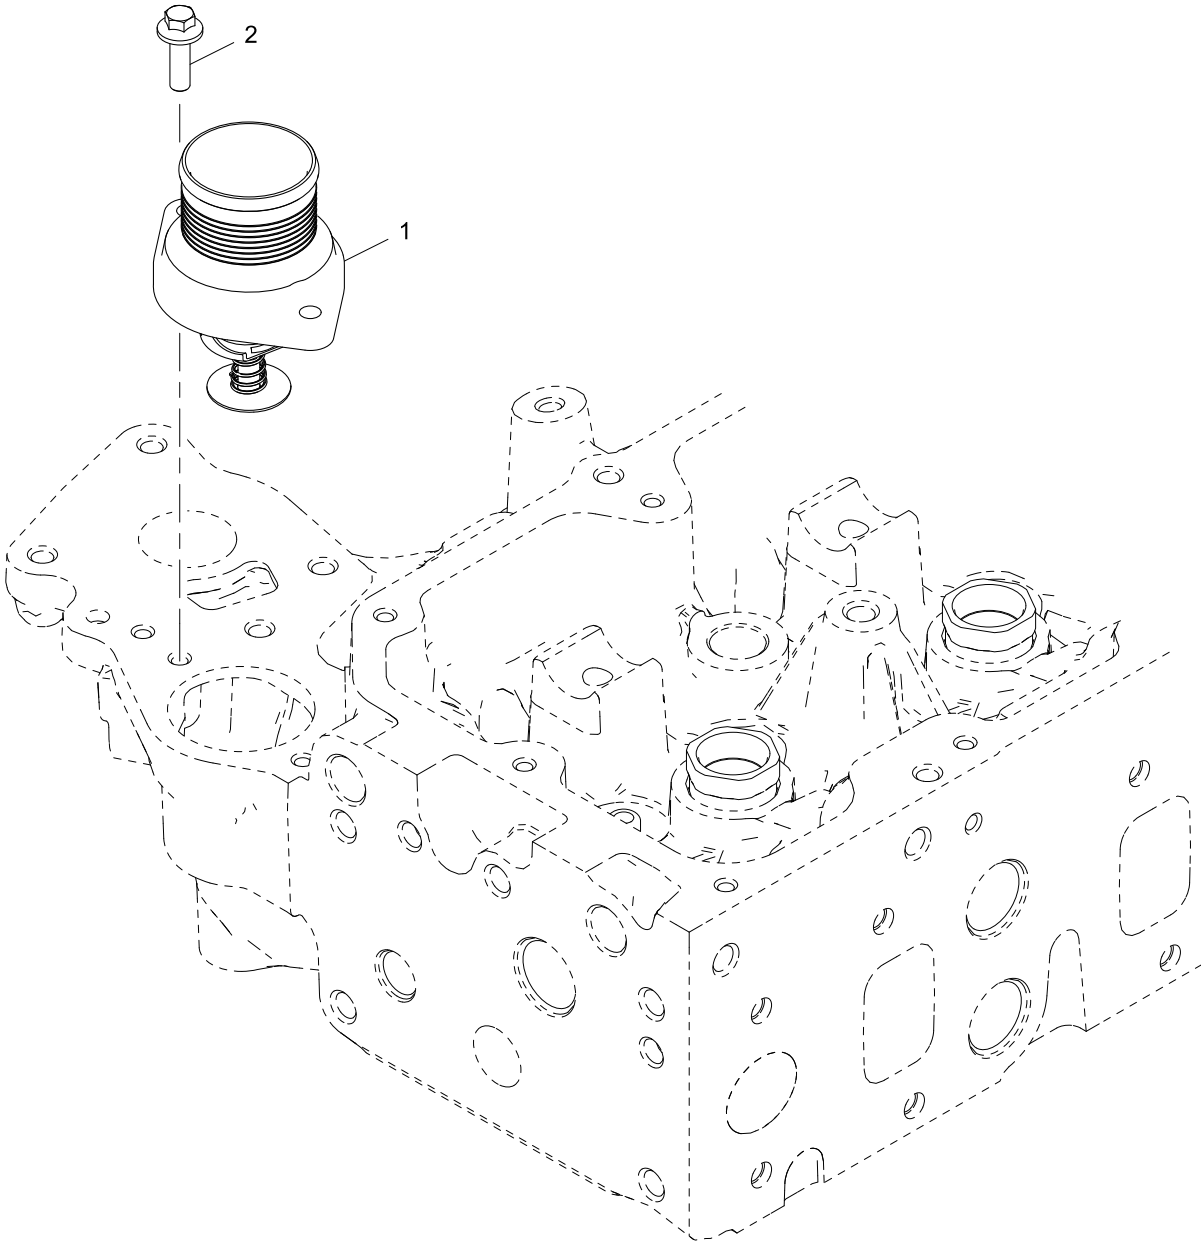

Water Outlet Housing	Plate A
	4874342

Item	Part No.	References	Qty.	Description	Notes
1	T434351		1	THERMOSTAT ASSEMBLY	
2	2314F005		2	SCREW