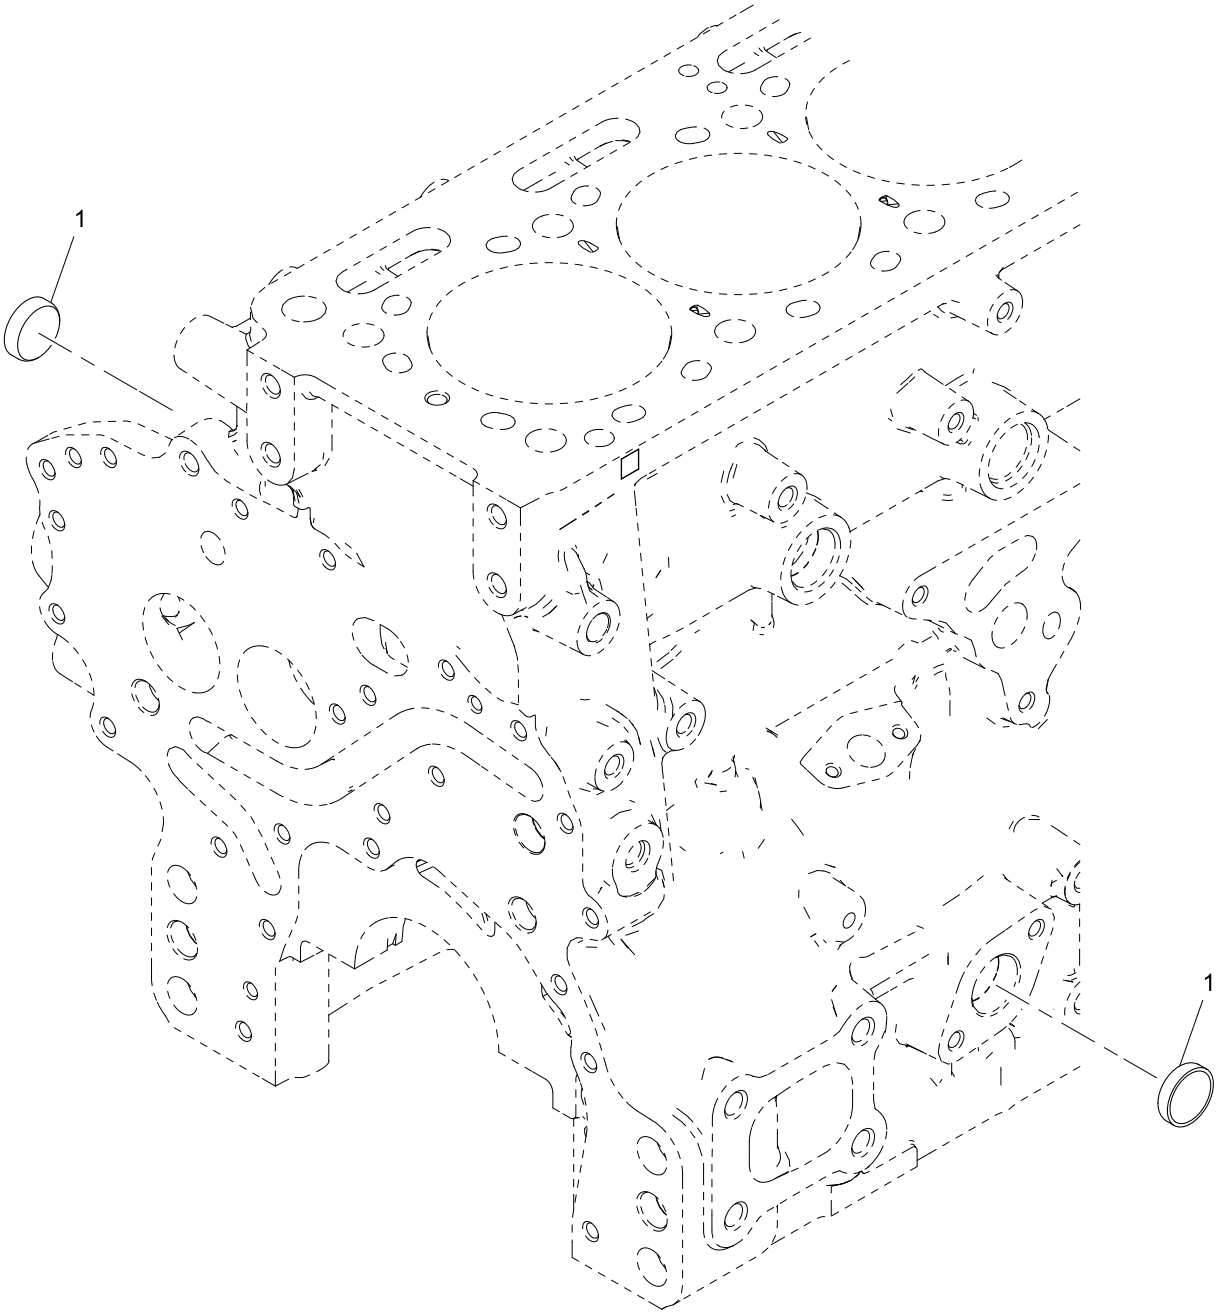

Cylinder Head Cover	Plate A
	5395502

Item	Part No.	References	Qty.	Description	Notes
1	T433428		1	CYLINDER HEAD COVER	
2		⇒ T433428	1	CYLINDER HEAD COVER	
3	T431298		1	OIL FILLER CAP	
4		⇒ T431298	1	OIL FILLER CAP	
5		⇒ T431298	1	SEAL - O RING	
6	T431289		1	SEAL - CYL HEAD COVER	
7	T431877		1	SEAL - O RING	
8	T431295		6	DUST SHIELD	
9	2314F009		13	SCREW	
10	T431305		1	HEATSHIELD	
11	2314F002		3	SCREW