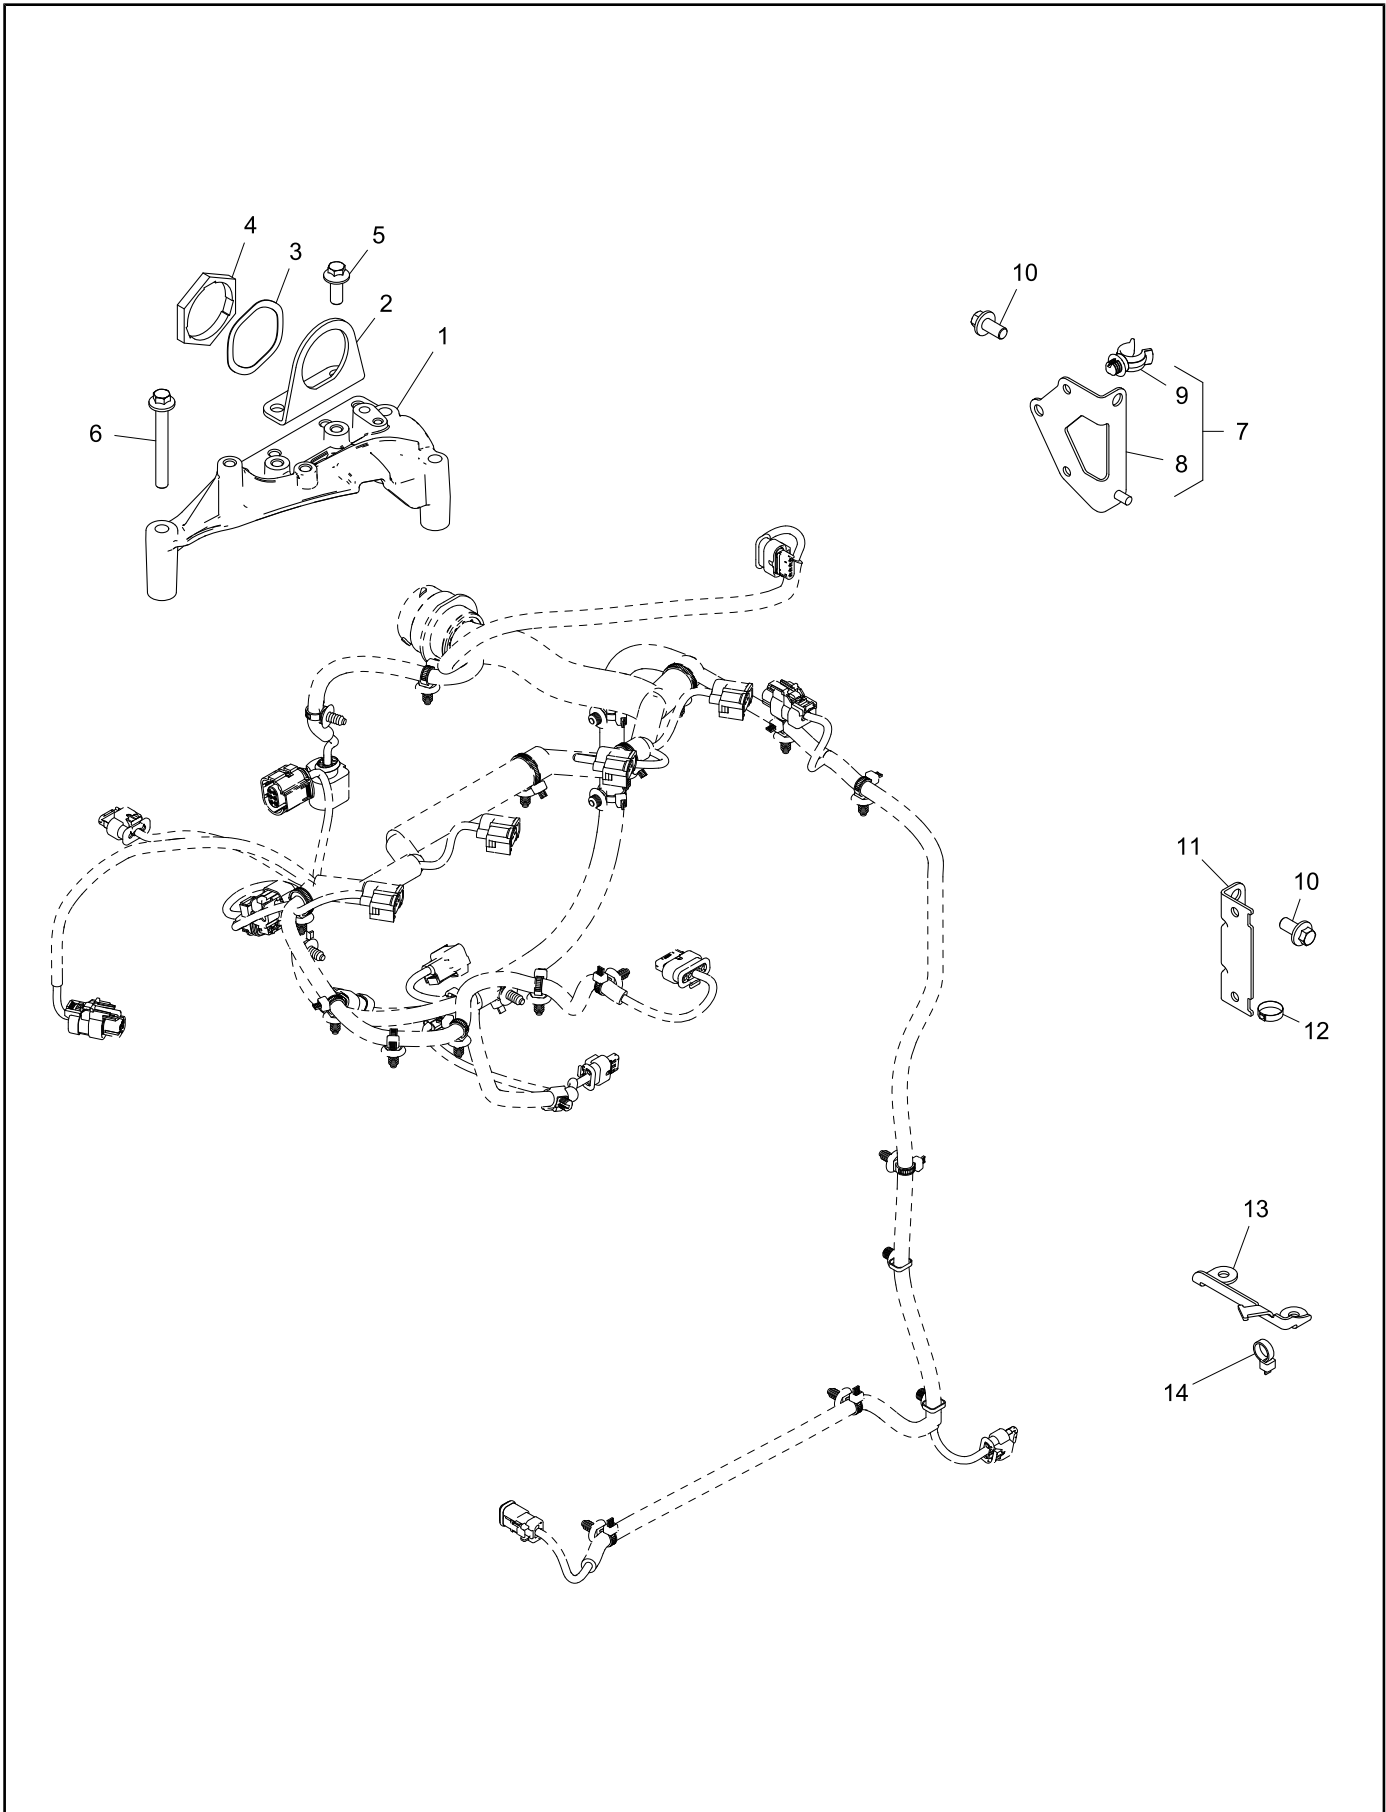

Lubricating Oil Pressure Switch and Gauge	Plate A
	5261948

Item	Part No.	References	Qty.	Description	Notes
1	2487A208		1	PLUG	

Item	Part No.	References	Qty.	Description	Notes
1	T433201		1	BRACKET	
2	T431265		1	BRACKET	
3	T406692		1	WASHER	
4	2188A001		1	NUT	
5	2314H003		2	SCREW	
6	2314H012		3	SCREW	
7	T432475		1	BRACKET	
8		⇒ T432475	1	BRACKET	
9	2481D562		1	PIPE CLIP	
10	2314H002		3	SCREW	
11	T431258		1	BRACKET	
12	T406062		2	CABLE TIE	
13	T433202		1	BRACKET	
14	2817152		1	CABLE TIE	