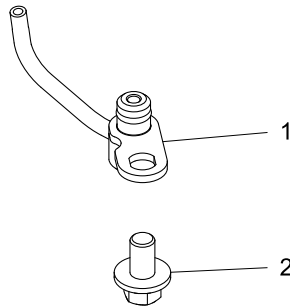

Footnotes

(1) SERVICED AS A COMPLETE UNIT.

Camshaft	Plate A
	5496266

Item	Part No.	References	Qty.	Description	Notes
1	T431321		1	CAMSHAFT	
2		⇒ T431321	1	CAMSHAFT	
3	T431799		1	DOWEL	
4	T431107		1	CAMSHAFT GEAR	
5	2314J712		1	SCREW	
6	T434869	ⓐ a.	8	TAPPET	
7	T431092		8	PUSHROD	

History					
a.					
6	T431091		8	TAPPET	

Piston Cooling Jets	Plate A
	4868897

Item	Part No.	References	Qty.	Description	Notes
1	T431105		4	PISTON COOLING JET	
2	2314F001		4	SCREW	

Item	Part No.	References	Qty.	Description	Notes
1	T431951		1	SHORT ENGINE - ASSEMBLY	
2		⇒ T431951	1	CYLINDER BLOCK ASSEMBLY	
3		⇒ T431951	1	CYLINDER BLOCK	
4		⇒ T431951	5	BEARING CAP	
5	3218A511		10	SCREW	
6	2485A109		1	PLUG	
7	CH12474		3	PLUG	
8	CH11621		3	SEAL - O RING	
9	2485A118		2	PLUG	
10	2487A208		2	PLUG	
11	3244A009		2	DOWEL	
12	T423993		1	PLUG	
13	CH10287		1	PLUG	
14	CH10048		1	SEAL - O RING	
15	T431179		1	CRANKSHAFT ASSEMBLY	
16		⇒ T431179	1	CRANKSHAFT	
17		⇒ T431179	1	CRANKSHAFT GEAR	
18	3313A036		1	DOWEL	
19	T431103		1	SHIM	
20	T432989	Ⓢ	1	MAIN BEARING KIT	
21	T432994	Ⓢ	1	THRUST WASHER KIT	
22	T431937	Ⓢ	4	PISTON AND RING KIT	
23		⇒ T431937	1	PISTON	
24		⇒ T431937	1	GUDGEON PIN	
25	T431959		1	CIRCLIP	
26	T431959		1	CIRCLIP	
27	T431944	Ⓢ	1	PISTON RING KIT	
28	T431134		4	CON ROD ASSEMBLY	
29		⇒ T431134	1	CON ROD	
30		⇒ T431134	1	SMALL END BUSH	
31	T400001		2	CON ROD BOLT	(1)
32	T431940	Ⓢ	1	BIG END BEARING KIT	
33	T431105		4	PISTON COOLING JET	
34	2314F001		4	SCREW	
Service Options					
20	T432993	⅔ -0.75MM	1	MAIN BEARING KIT - U/S	
20	T432992	⅔ -0.5MM	1	MAIN BEARING KIT - U/S	
20	T432991	⅔ -0.25MM	1	MAIN BEARING KIT - U/S	
21	T432995	⅔ +0.2MM	1	THRUST WASHER KIT - O/S	