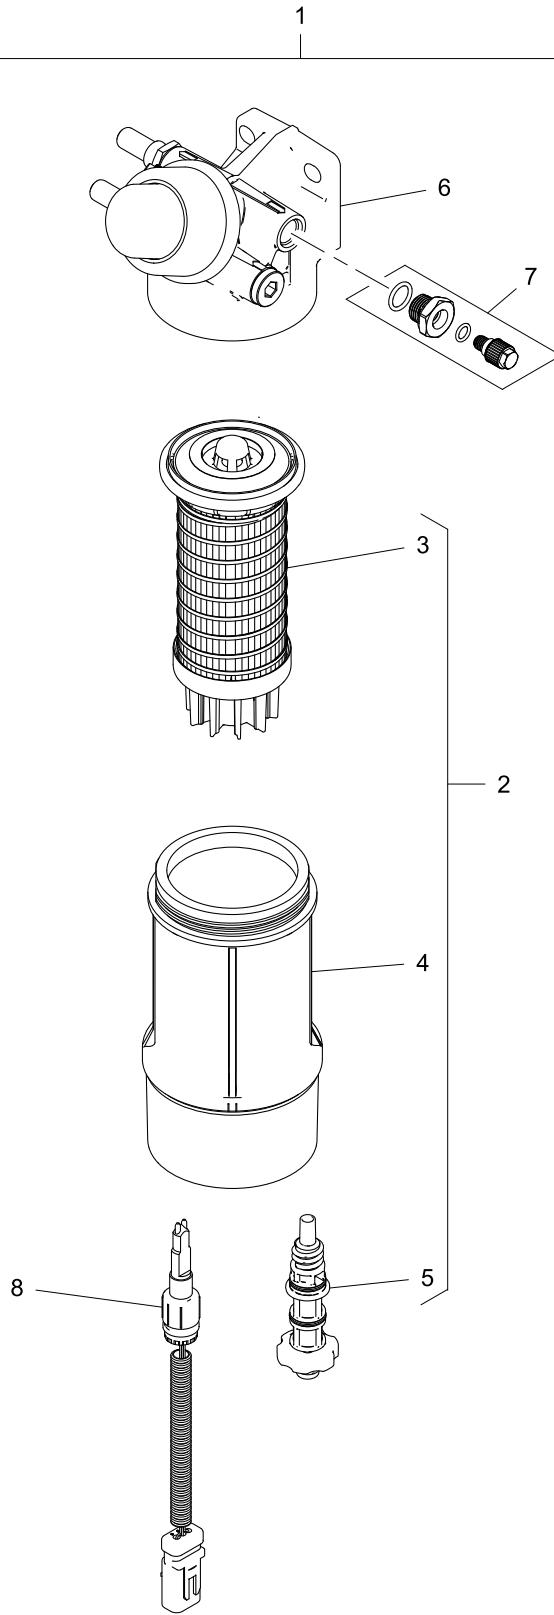

Item	Part No.	References	Qty.	Description	Notes
1	T432228		1	PIPE - FUEL INJ LEAK OFF	
2		⇒ T432228	1	PIPE - FUEL INJ LEAK OFF	
3	T431272		4	SEAL - O RING	
4	T431858		4	RETAINER	
5	T431273		1	BANJO BOLT	
6	2411D010		2	WASHER	
7	2314F006		2	SCREW	
8	T431859		1	BRACKET	
9	2314H002		2	SCREW	
10	T431910		1	HOSE - FUEL