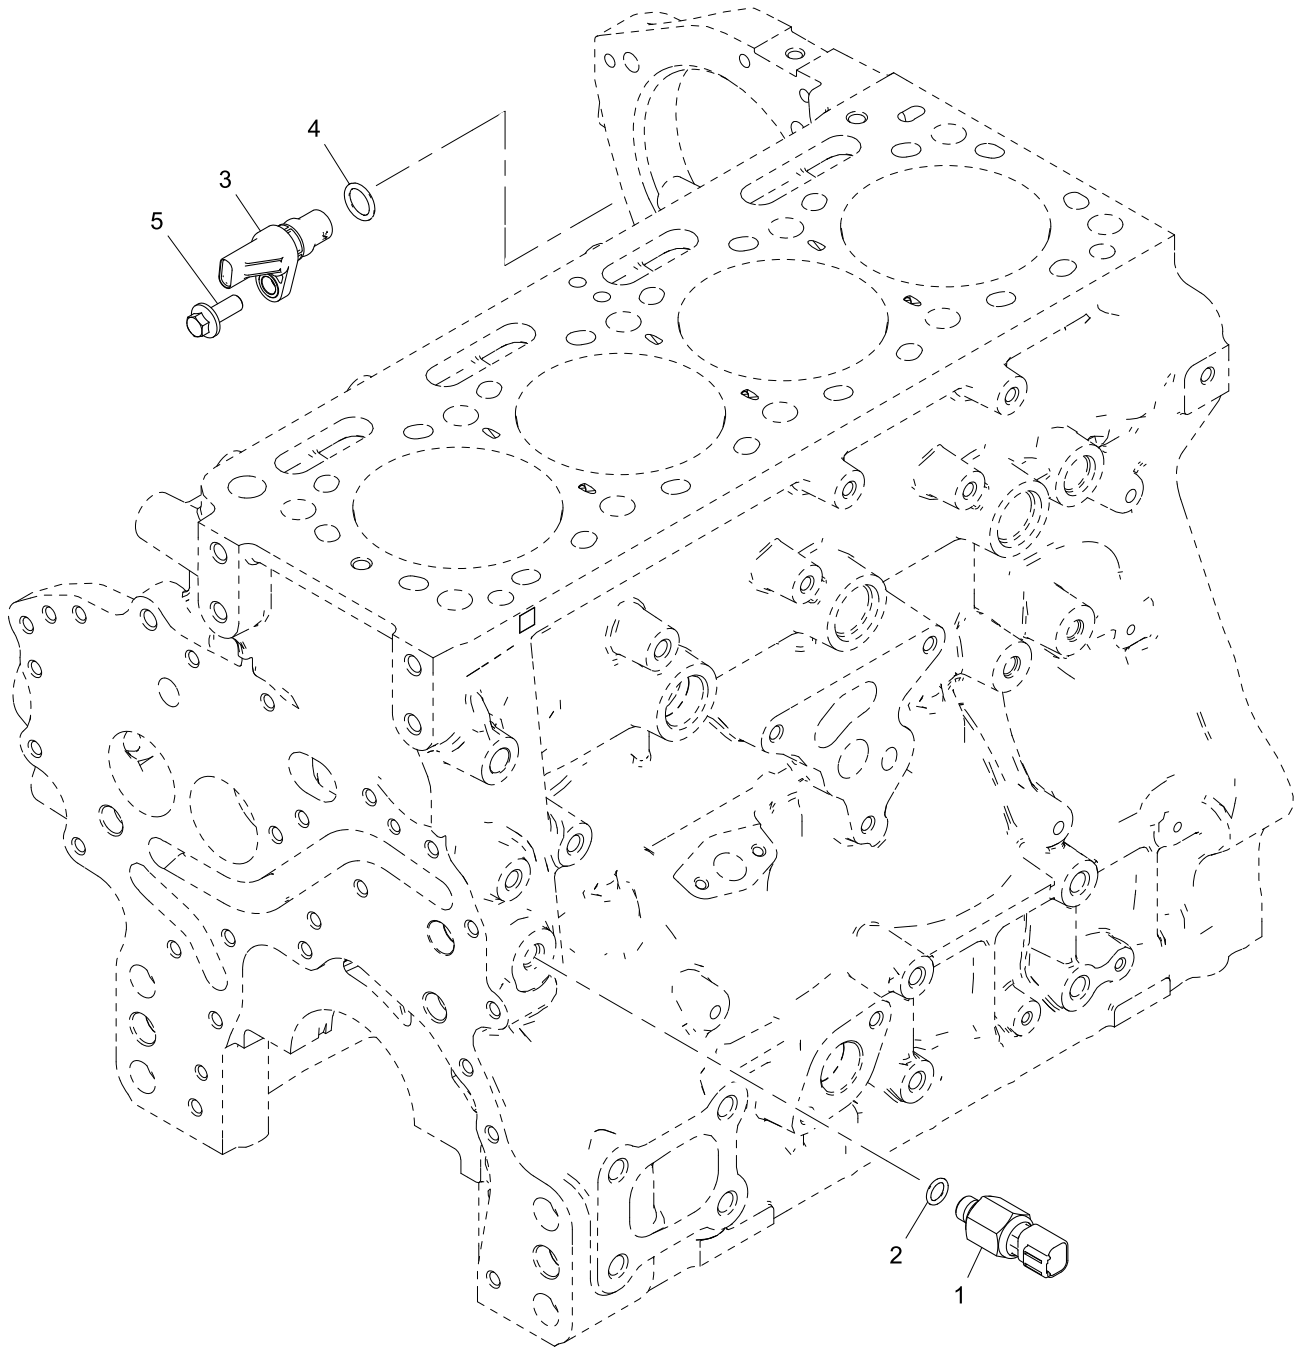

Electronic Sensors	Plate B
	5403113

Item	Part No.	References	Qty.	Description	Notes
1	T431758		1	OIL PRESSURE SENSOR	
2	2415H002		1	SEAL - O RING	
3	T430705		1	SPEED SENSOR	
4	2415H014		1	SEAL - O RING	(1)
5	2314H033		1	SCREW	

Footnotes	
(1)	DO NOT RE-USE ONCE REMOVED