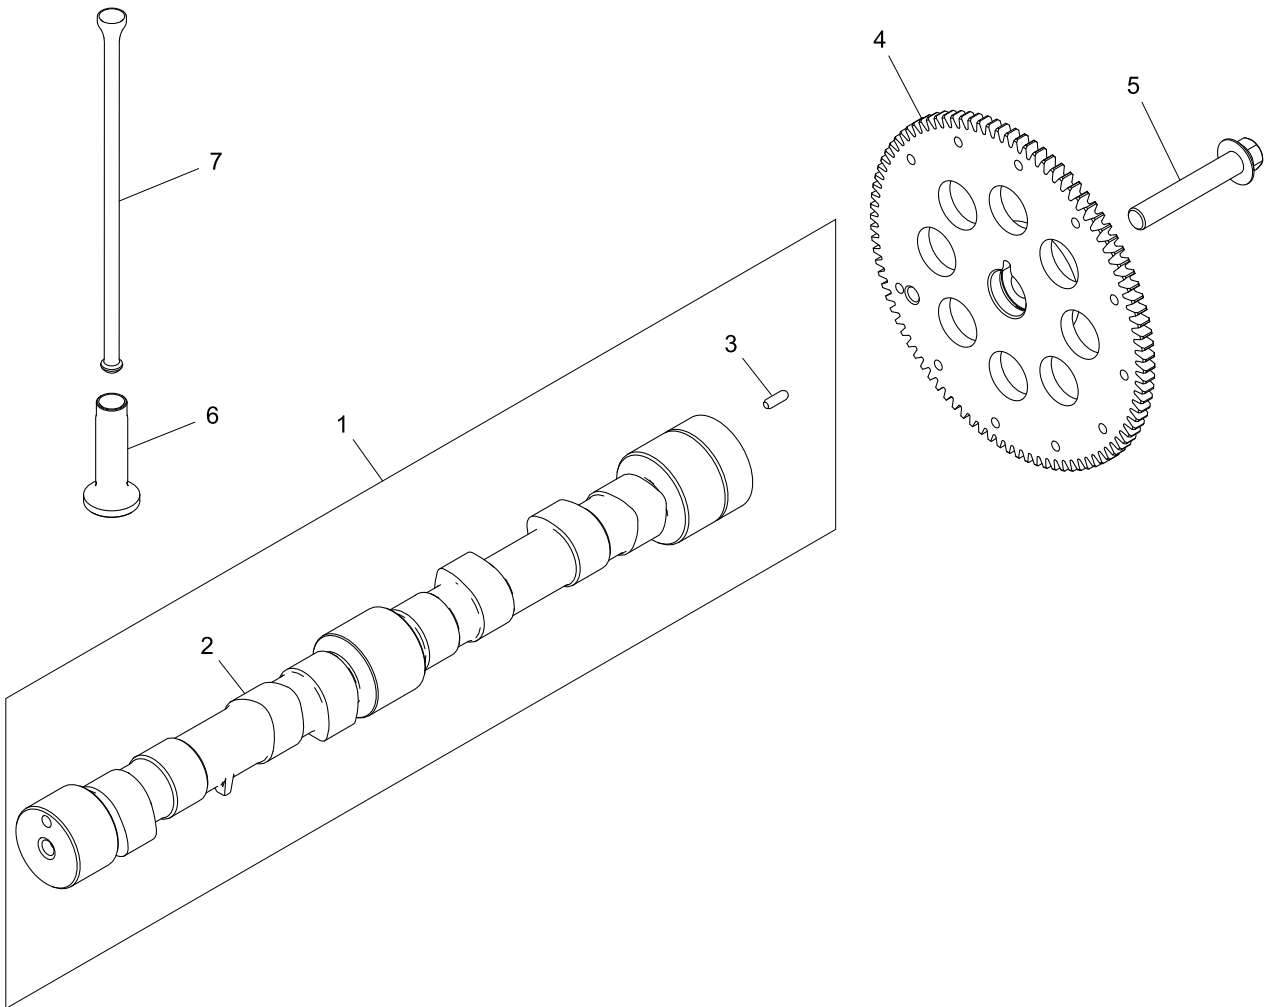

History**a.**

12	T433584		8	BRIDGE PIECE	
----	---------	--	---	--------------	--

→ U000800E

4867579

Item	Part No.	References	Qty.	Description	Notes
1	T432314	↔	1	ROCKER SHAFT ASSEMBLY	
2	T432244	↔	1	ROCKER SHAFT ASSY - MINOR	
3		⇒ T432244	1	ROCKER SHAFT	
4	2485A105		2	PLUG	
5	3174A024		2	ROCKER SHAFT SPRING	
6	T432316		2	WASHER	
7	T431090		2	CIRCLIP	
8	T407095		3	ROCKER SHAFT SPRING	
9	T432317	↔	4	ROCKER ARM ASSEMBLY	(1) INLET
10	T432319	↔	4	ROCKER ARM ASSEMBLY	(1) EXHAUST
11	T432181		4	SCREW	
12	T431135	↔	8	BRIDGE PIECE	
13	3142W005		32	VALVE COLLET	
14	3311A025		16	CAP	
15	T431099		16	SEAL - VALVE STEM	
16	T417713		8	VALVE SPRING	
17	T431094		8	INTAKE VALVE	
18	T431131		8	VALVE SPRING	
19	T431095		8	EXHAUST VALVE	

Footnotes

(1) SERVICED AS A COMPLETE UNIT.

Camshaft	Plate A
	5496266

Item	Part No.	References	Qty.	Description	Notes
1	T431321		1	CAMSHAFT	
2		⇒ T431321	1	CAMSHAFT	
3	T431799		1	DOWEL	
4	T431107		1	CAMSHAFT GEAR	
5	2314J712		1	SCREW	
6	T434869	ⓐ a.	8	TAPPET	
7	T431092		8	PUSHROD	