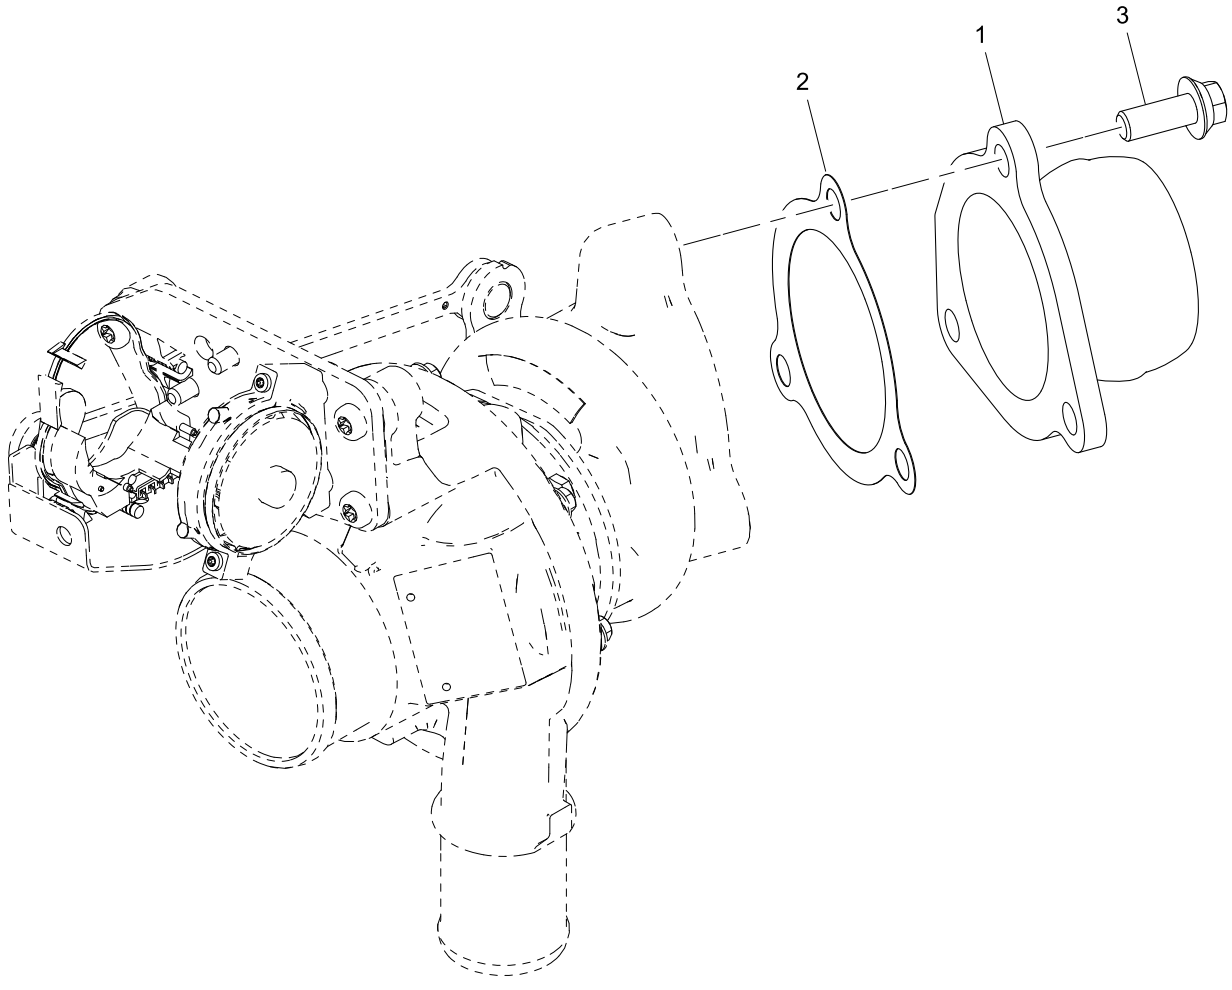

Exhaust Outlet	Plate A
	5449965

Item	Part No.	References	Qty.	Description	Notes
1	T431856		1	ADAPTOR	
2	T407256		1	GASKET	
3	2314J003		3	SCREW