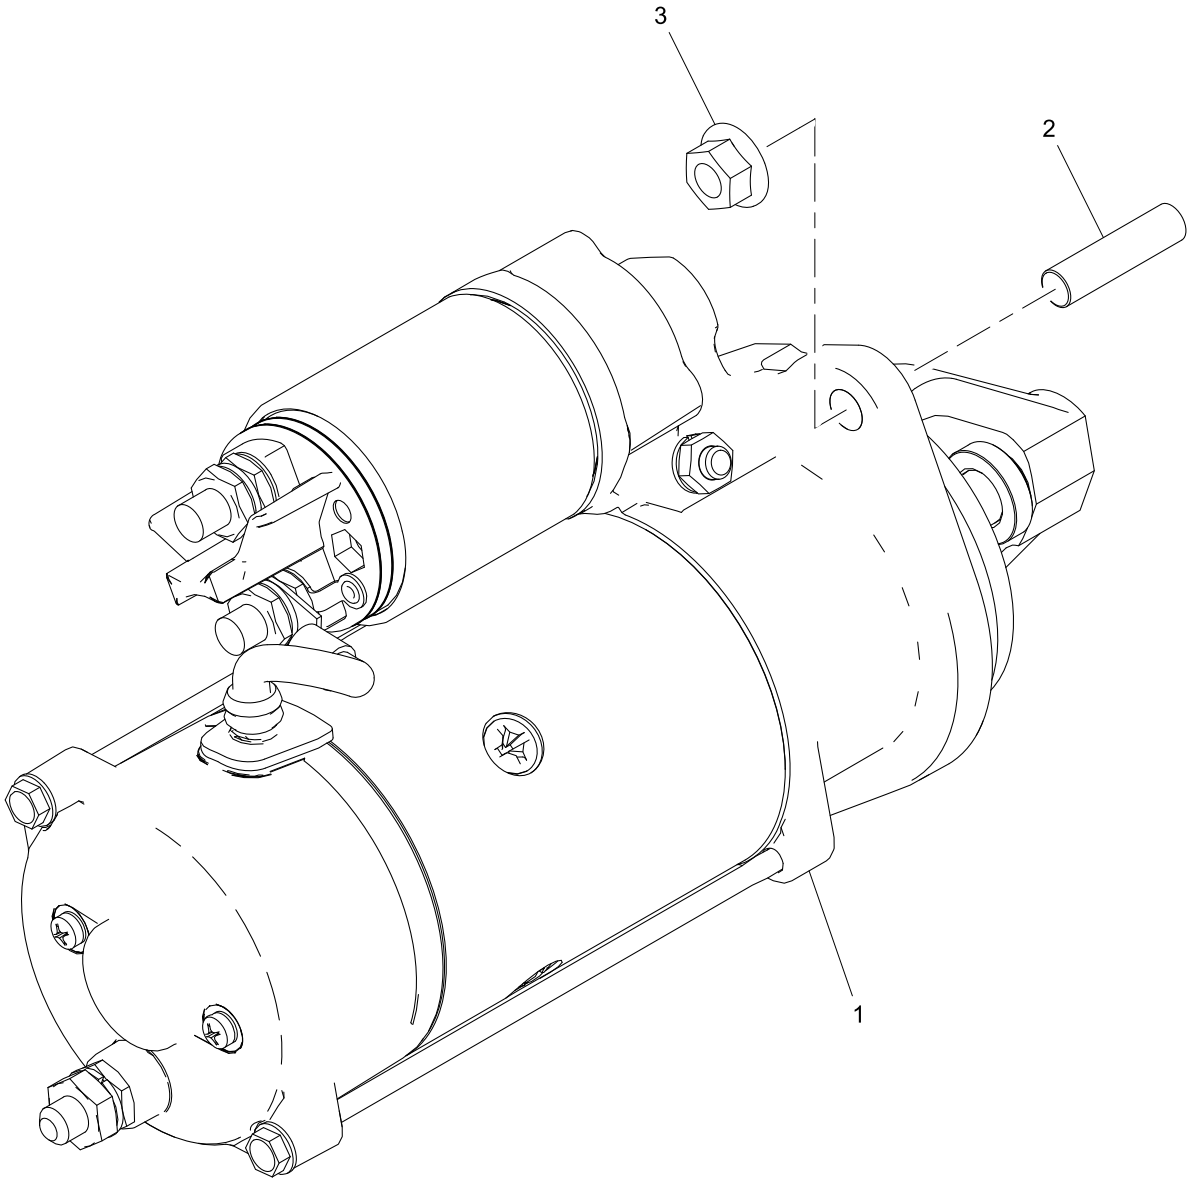

Starter Motor	Plate A
	4874290

Item	Part No.	References	Qty.	Description	Notes
1	T406716		1	STARTER MOTOR	
2	2313C077		3	STUD	
3	2318A604		3	NUT