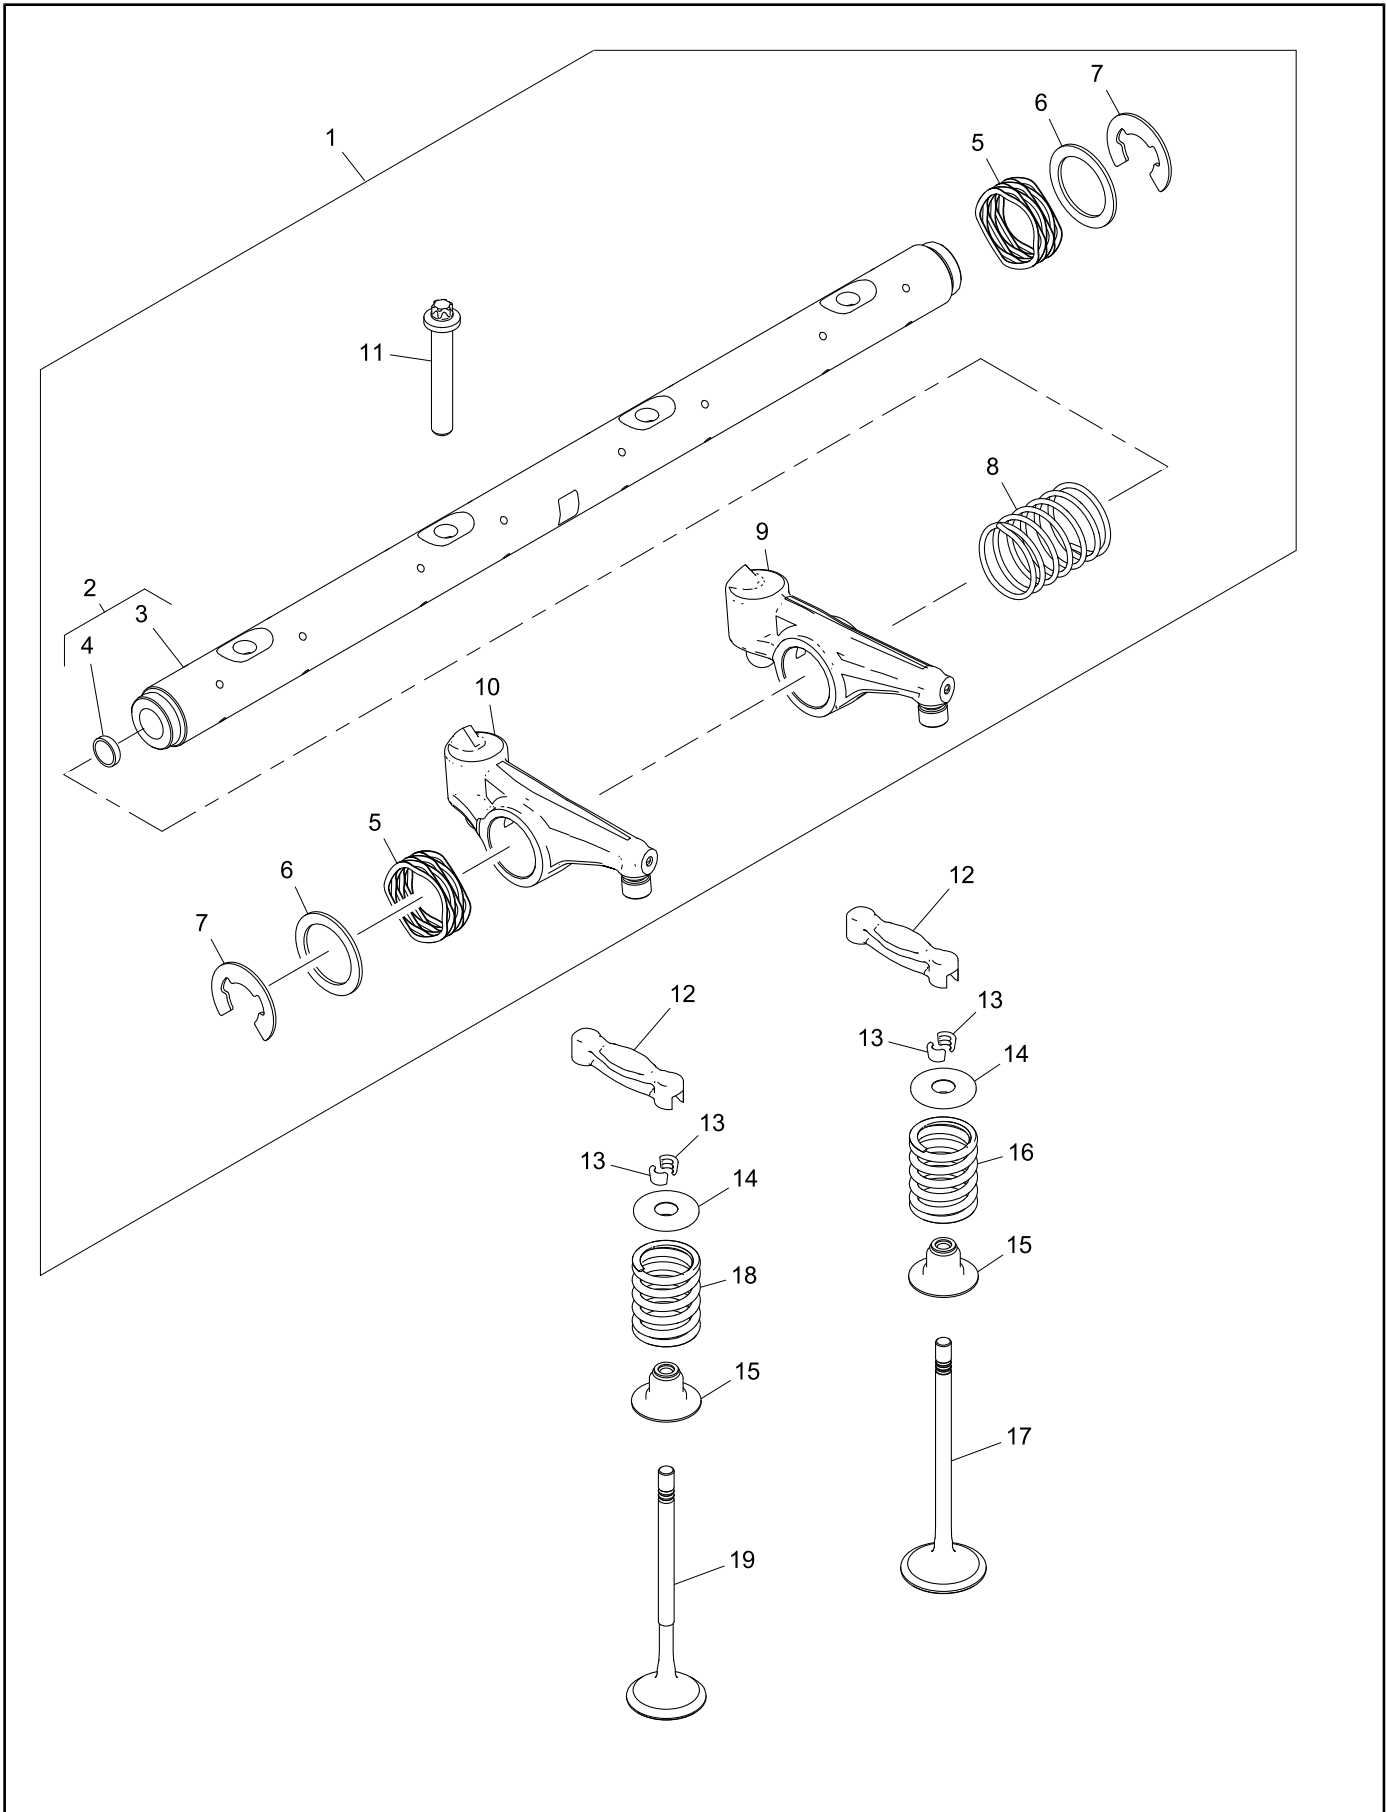

↳ U000801E

4867579

Item	Part No.	References	Qty.	Description	Notes
1	T433581		1	ROCKER ASSEMBLY	
2	T433580		1	ROCKER SHAFT ASSEMBLY	
3		⇒ T433580	1	ROCKER SHAFT	
4	2485A105		2	PLUG	
5	3174A024		2	ROCKER SHAFT SPRING	
6	T432316		2	WASHER	
7	T431090		2	CIRCLIP	
8	T407095		3	ROCKER SHAFT SPRING	
9	T433582		4	ROCKER LEVER	
10	T433583		4	ROCKER LEVER	EXHAUST
11	T432181		4	SCREW	
12	T434681	ⓐ a.	8	BRIDGE PIECE	
13	3142W005		32	VALVE COLLET	
14	3311A025		16	CAP	
15	T431099		16	SEAL - VALVE STEM	
16	T417713		8	VALVE SPRING	
17	T431094		8	INTAKE VALVE	
18	T431131		8	VALVE SPRING	
19	T431095		8	EXHAUST VALVE	

History

a.

12	T433584		8	BRIDGE PIECE