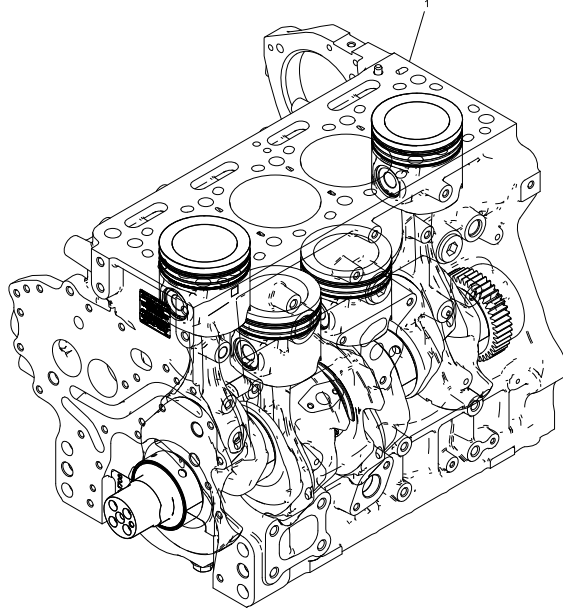

Footnotes

(1) SERVICED AS A COMPLETE UNIT.

Camshaft	Plate A
	5496266

Item	Part No.	References	Qty.	Description	Notes
1	T431321		1	CAMSHAFT	
2		⇒ T431321	1	CAMSHAFT	
3	T431799		1	DOWEL	
4	T431107		1	CAMSHAFT GEAR	
5	2314J712		1	SCREW	
6	T434869	ⓐ a.	8	TAPPET	
7	T431092		8	PUSHROD	

History					
a.					
6	T431091		8	TAPPET	

Piston Cooling Jets	Plate A
	4868897

Item	Part No.	References	Qty.	Description	Notes
1	T431105		4	PISTON COOLING JET	
2	2314F001		4	SCREW	

Item	Part No.	References	Qty.	Description	Notes
1	T431951		1	SHORT ENGINE - ASSEMBLY	
2		⇒ T431951	1	CYLINDER BLOCK ASSEMBLY	
3		⇒ T431951	1	CYLINDER BLOCK	
4		⇒ T431951	5	BEARING CAP	
5	3218A511		10	SCREW	
6	2485A109		1	PLUG	
7	CH12474		3	PLUG	
8	CH11621		3	SEAL - O RING	
9	2485A118		2	PLUG	
10	2487A208		2	PLUG	
11	3244A009		2	DOWEL	
12	T423993		1	PLUG	
13	CH10287		1	PLUG	
14	CH10048		1	SEAL - O RING	
15	T431179		1	CRANKSHAFT ASSEMBLY	
16		⇒ T431179	1	CRANKSHAFT	
17		⇒ T431179	1	CRANKSHAFT GEAR	
18	3313A036		1	DOWEL	
19	T431103		1	SHIM	
20	T432989	Ⓢ	1	MAIN BEARING KIT	
21	T432994	Ⓢ	1	THRUST WASHER KIT	
22	T431937	Ⓢ	4	PISTON AND RING KIT	
23		⇒ T431937	1	PISTON	
24		⇒ T431937	1	GUDGEON PIN	
25	T431959		1	CIRCLIP	
26	T431959		1	CIRCLIP	
27	T431944	Ⓢ	1	PISTON RING KIT	
28	T431134		4	CON ROD ASSEMBLY	
29		⇒ T431134	1	CON ROD	
30		⇒ T431134	1	SMALL END BUSH	
31	T400001		2	CON ROD BOLT	(1)
32	T431940	Ⓢ	1	BIG END BEARING KIT	
33	T431105		4	PISTON COOLING JET	
34	2314F001		4	SCREW	
Service Options					
20	T432993	⅔ -0.75MM	1	MAIN BEARING KIT - U/S	
20	T432992	⅔ -0.5MM	1	MAIN BEARING KIT - U/S	
20	T432991	⅔ -0.25MM	1	MAIN BEARING KIT - U/S	
21	T432995	⅔ +0.2MM	1	THRUST WASHER KIT - O/S	