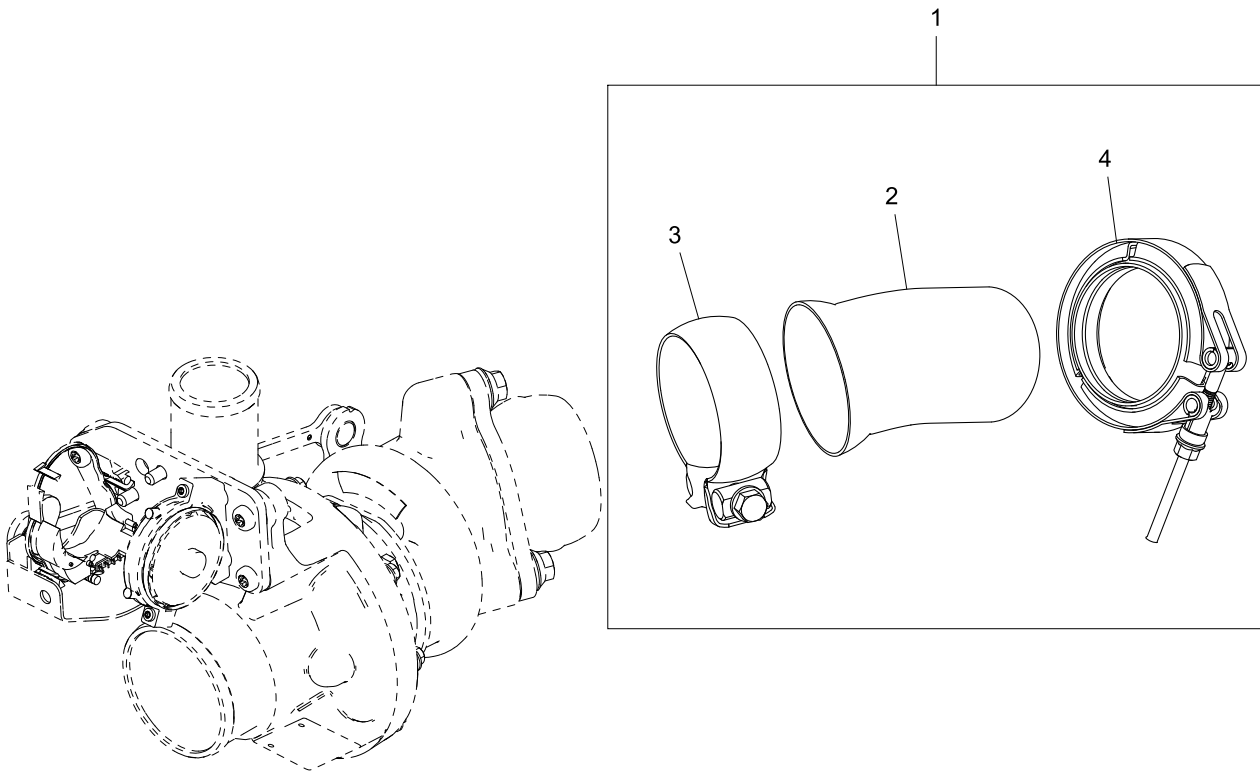

Flexible Exhaust	Plate A
	5273244

Item	Part No.	References	Qty.	Description	Notes
1	T431757		1	PIPE - EXHAUST	
2		⇒ T431757	1	PIPE - EXHAUST	
3	T431009		1	CLAMP	
4	T431003		1	CLAMP