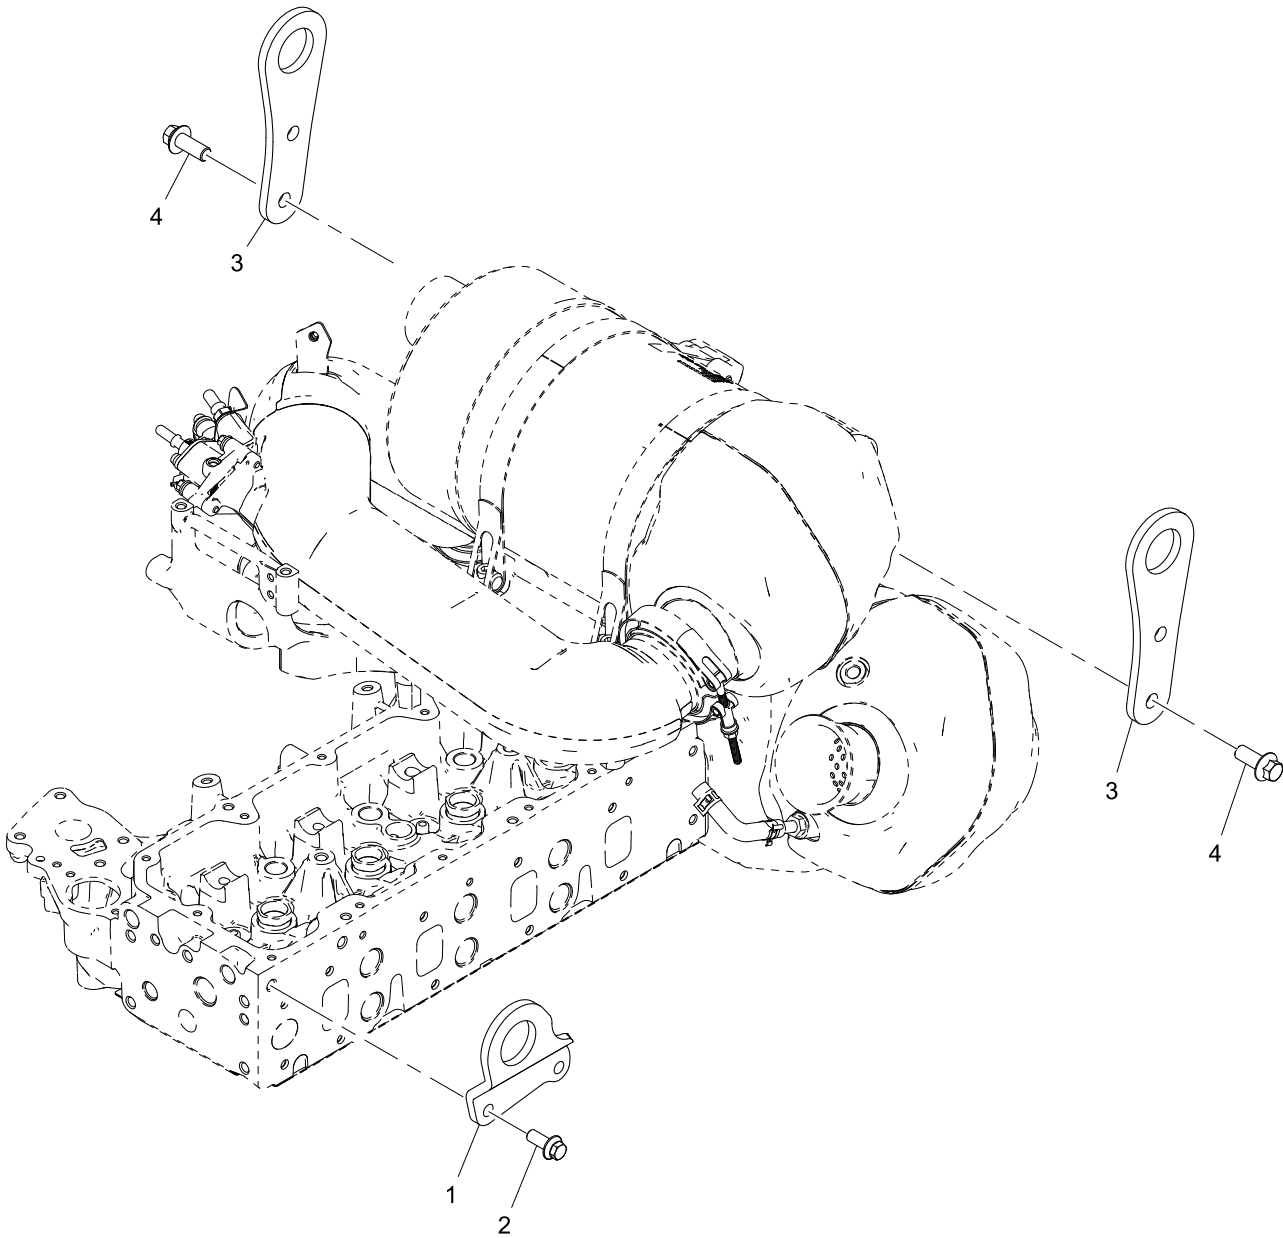

Cold Start System	Plate A
	4875919

Item	Part No.	References	Qty.	Description	Notes
1	T431692		4	GLOWPLUG	
2	T431691		1	BUSBAR