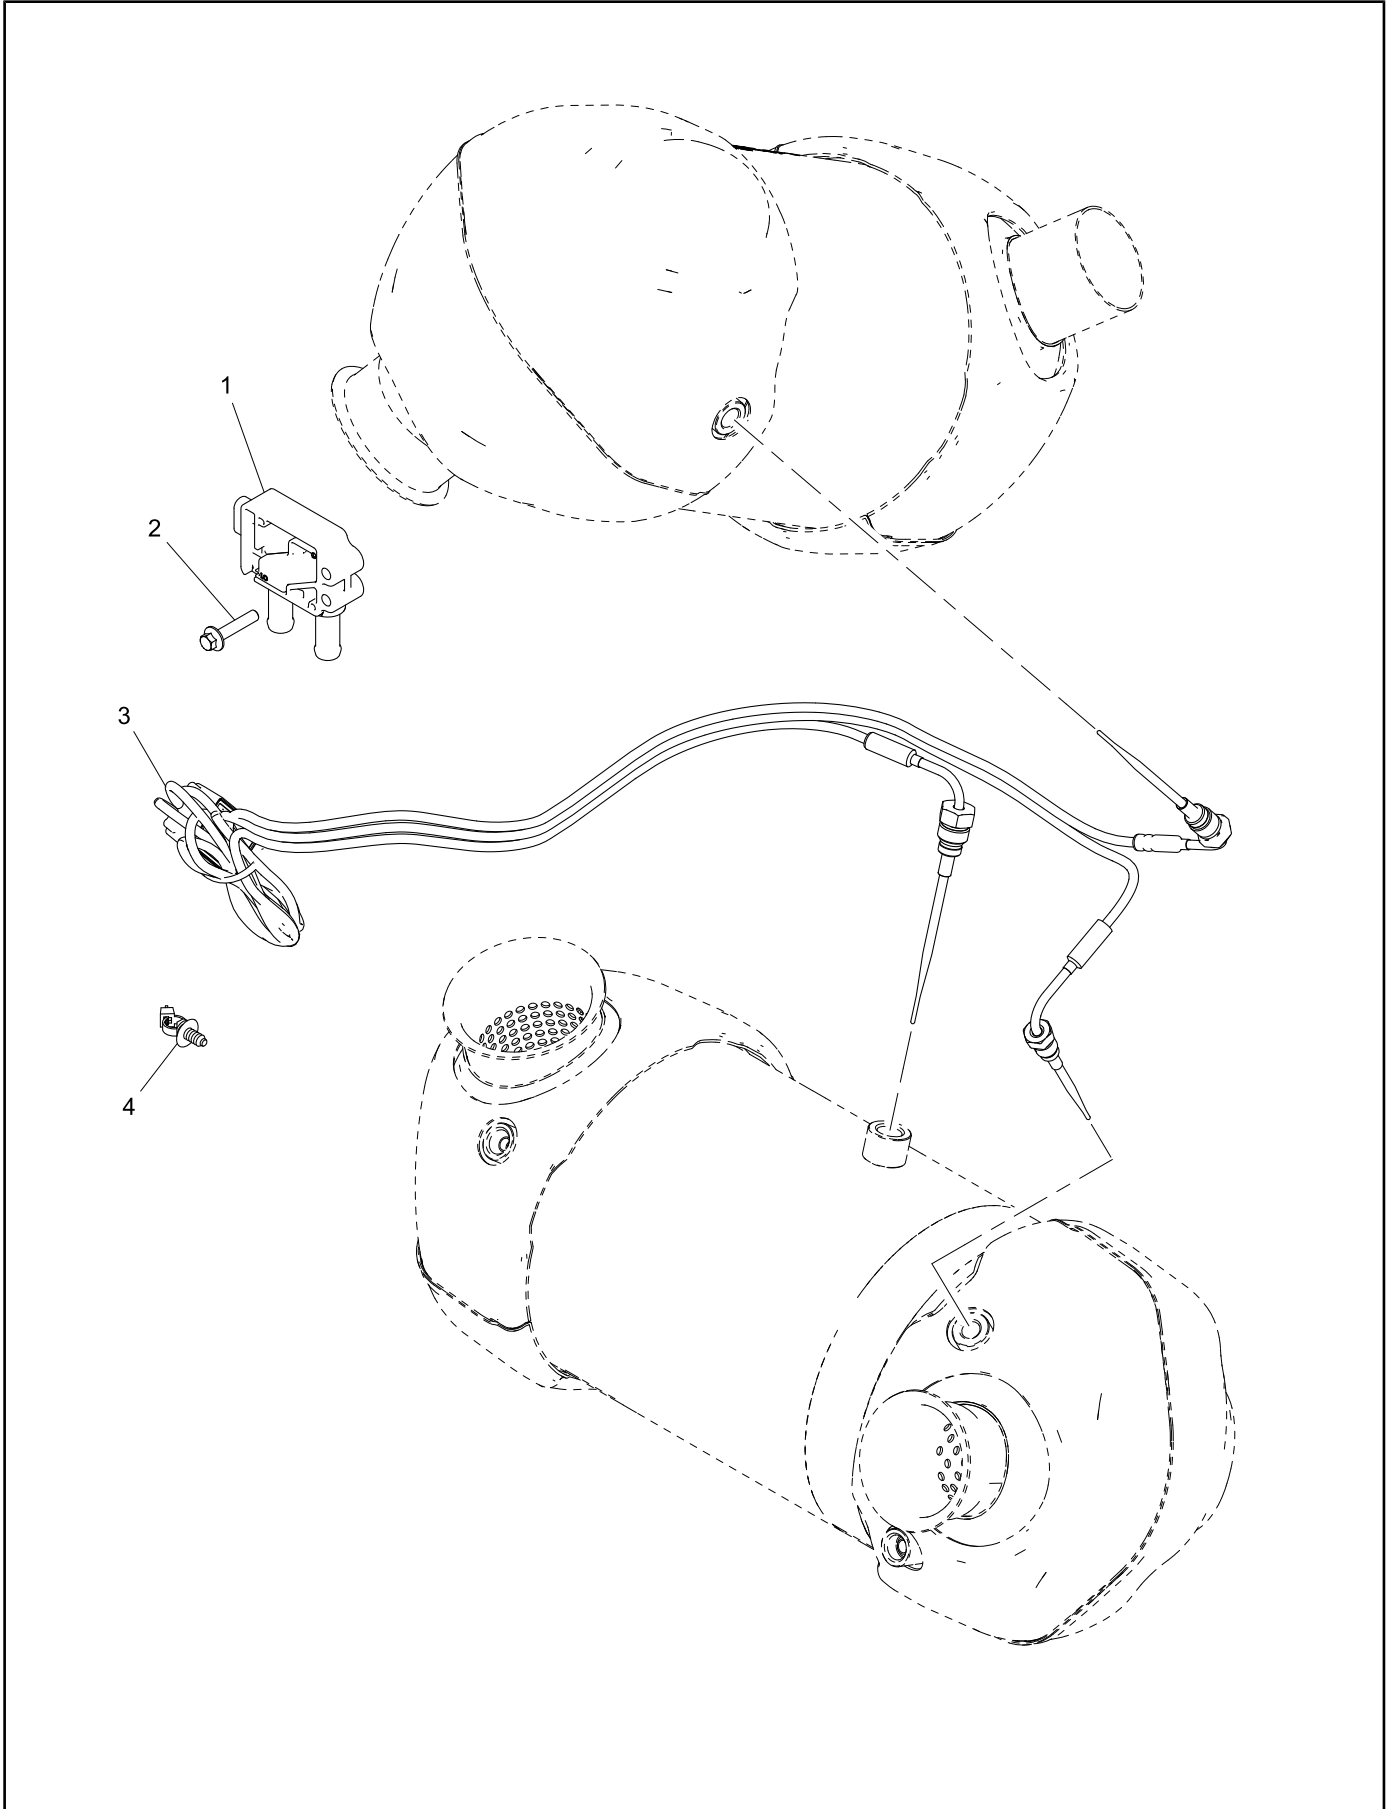

Footnotes	
(1)	SERVICED AS A COMPLETE UNIT.

2

Turbocharger	Plate A
	5147399

Item	Part No.	References	Qty.	Description	Notes
1	5698449		1	TURBOCHARGER	
2	T431948		1	ACTUATOR KIT	
3		⇒ T431948	1	ACTUATOR	
4		⇒ T431948	9	SCREW	
5	T431949		1	ROD	
6		⇒ T431948	1	ROD	
7	T431950		1	CIRCLIP	