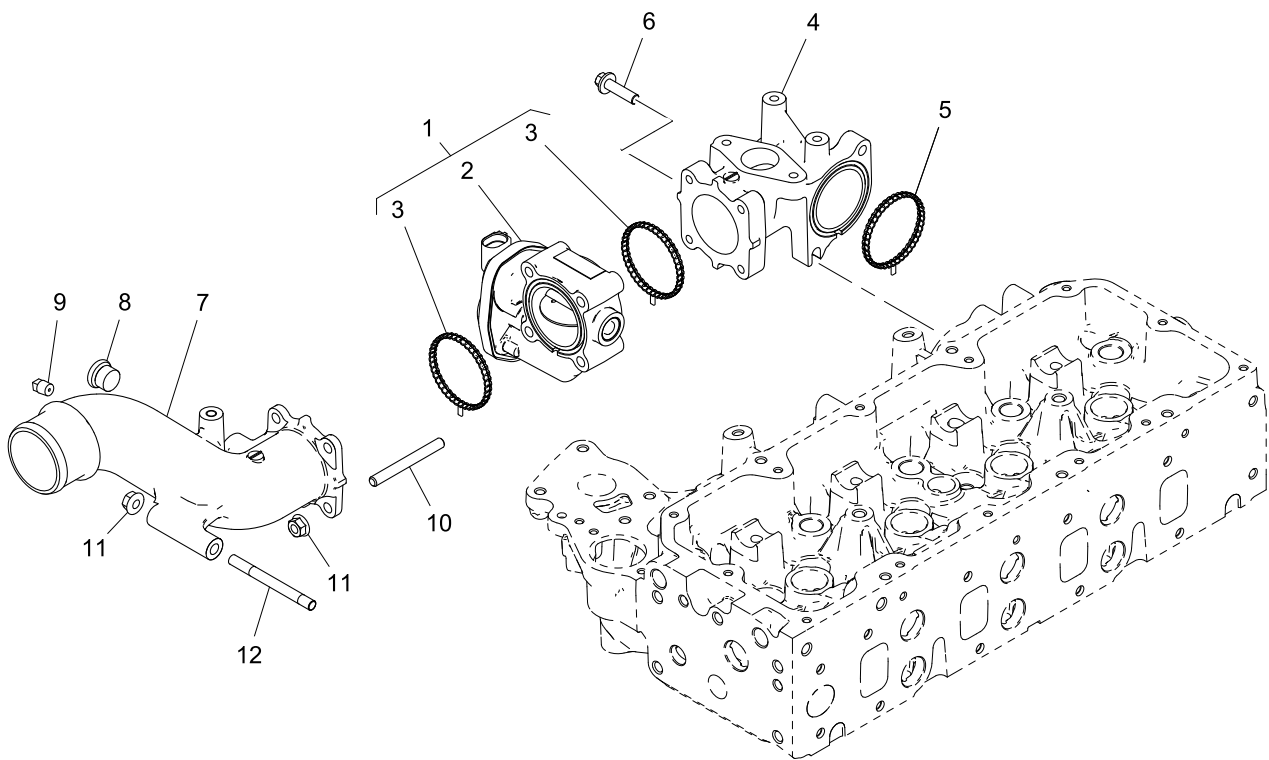

Item	Part No.	References	Qty.	Description	Notes
1	T431847	↖	1	THROTTLE	
2		⇒ T431847	1	THROTTLE	
3	T431848		2	SEAL	
4	T431849		1	INTAKE CONNECTION	
5	T431848		1	SEAL	
6	2314H005		2	SCREW	
7	T431264		1	INTAKE MANIFOLD DUCT	
8	T423993		1	PLUG	
9	0650594		1	PLUG	
10	2313H227		4	STUD	
11	2318A603		5	NUT	
12	2313C069		1	STUD