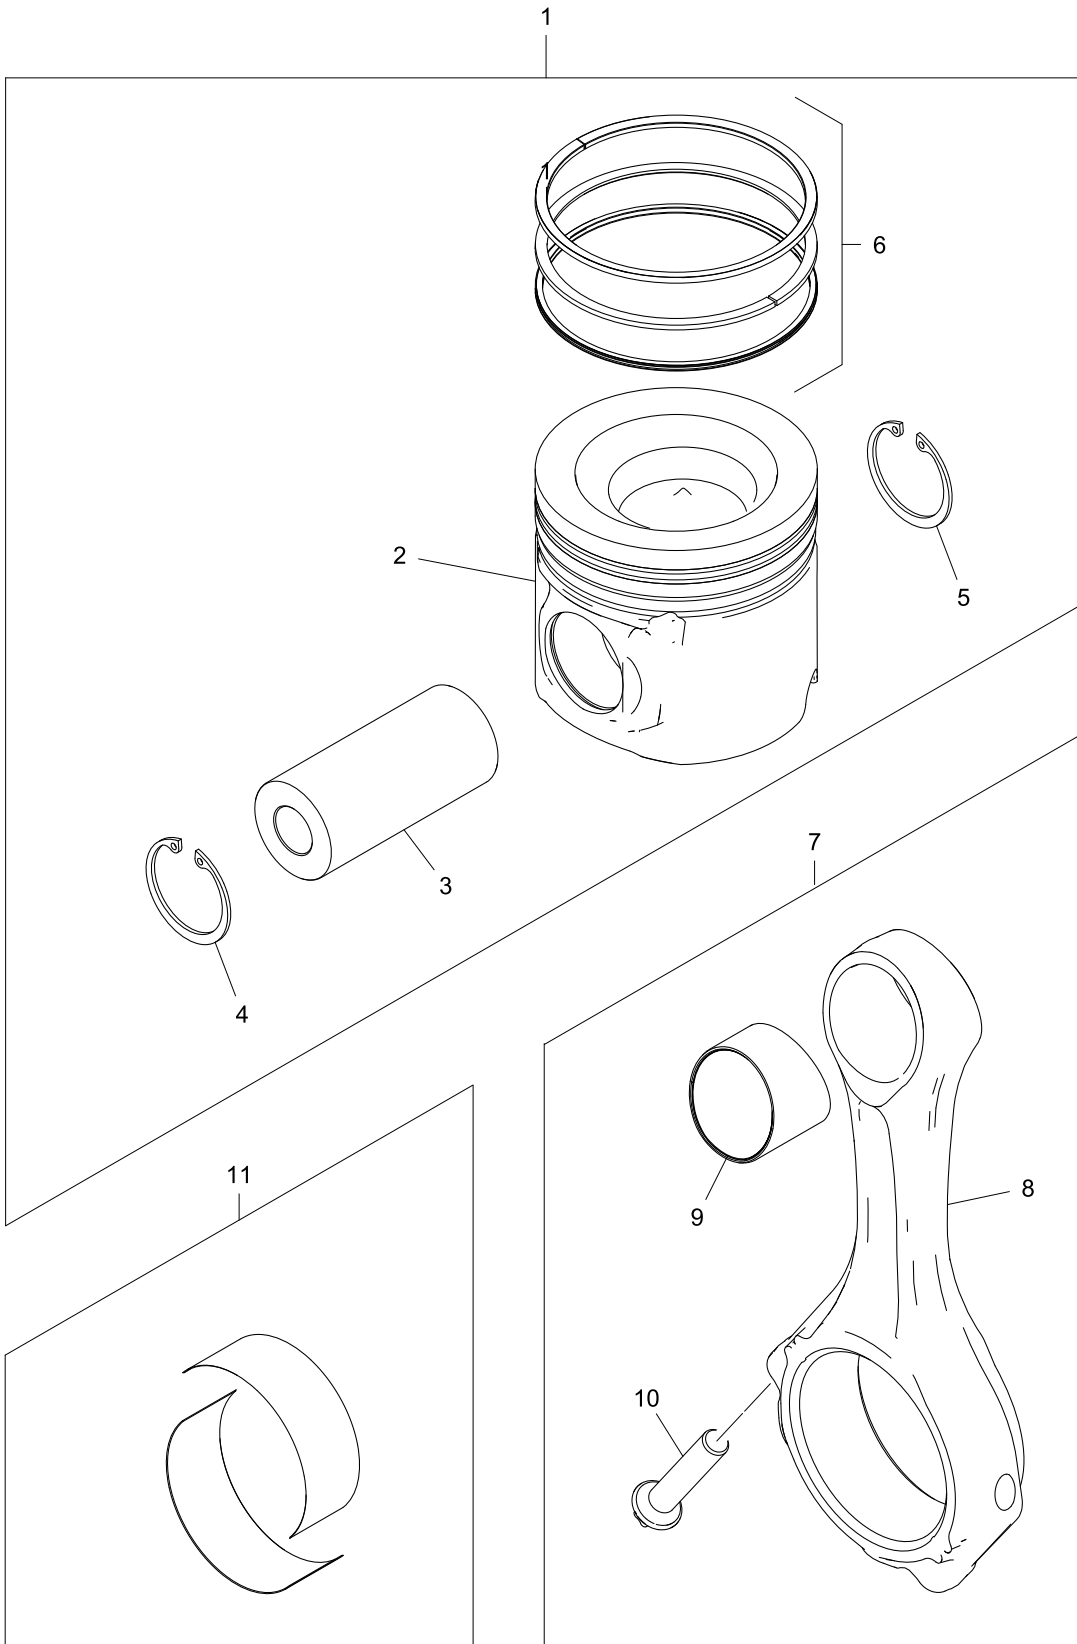

Item	Part No.	References	Qty.	Description	Notes
1	T431937	Ⓢ	4	PISTON AND RING KIT	
2		⇒ T431937	1	PISTON	
3		⇒ T431937	1	GUDGEON PIN	
4	T431959		1	CIRCLIP	
5	T431959		1	CIRCLIP	
6	T431944	Ⓢ	1	PISTON RING KIT	
7	T431134		4	CON ROD ASSEMBLY	
8		⇒ T431134	1	CON ROD	
9		⇒ T431134	1	SMALL END BUSH	
10	T400001		2	CON ROD BOLT	(1)
11	T431940	Ⓢ	1	BIG END BEARING KIT	
Service Options					
1	T431947		4	PISTON AND RING KIT - O/S	(+)0.50MM
6	T431945		1	PISTON RING KIT - OVERSIZE	(+)0.50MM
11	T431941	⚖ -0.25MM	1	BIG END BRG KIT - U/S	
11	T431943	⚖ -0.75mm	1	BIG END BRG KIT - U/S	
11	T431942	⚖ -0.5MM	1	BIG END BRG KIT - U/S	

Footnotes

(1) DO NOT RE-USE ONCE REMOVED