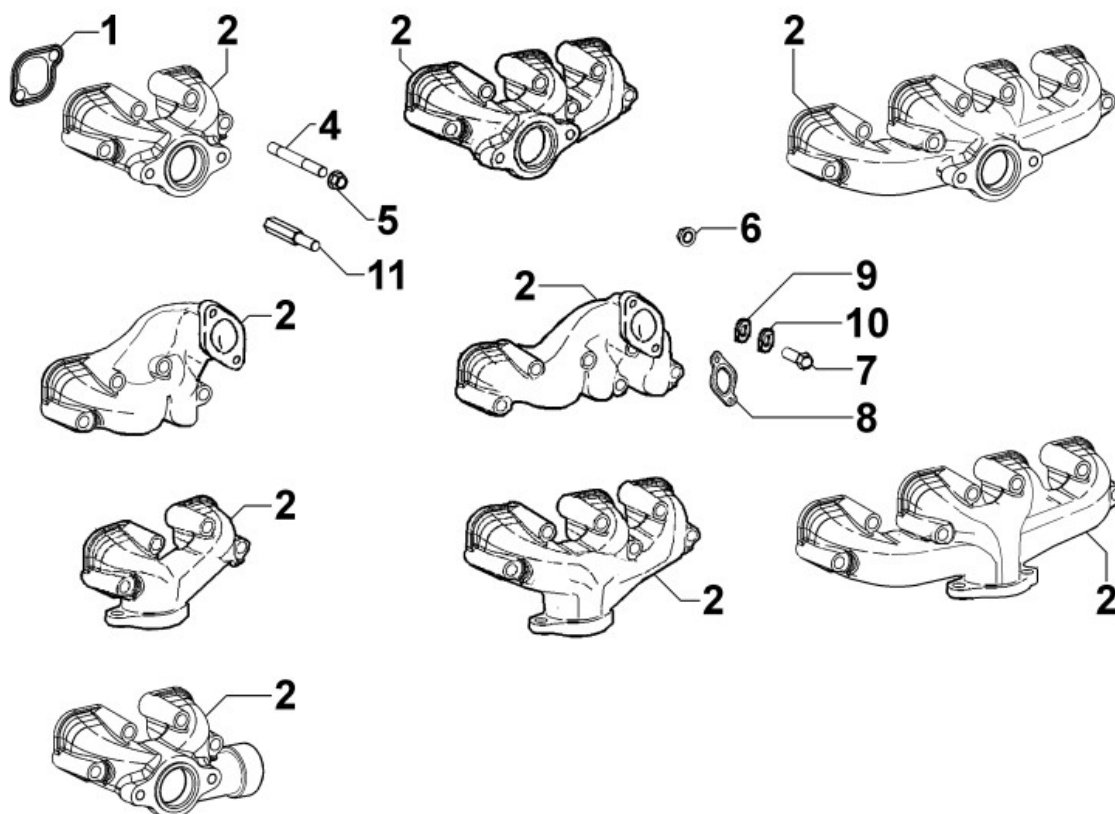

8085320120 - EXHAUST GAS MANIFOLD

Pos	Kit	Included In	Code	Description	Qty	Old Code	Tech. Info
1			ED0044200700-S	GASKET	4		
2			ED0024862670-S	MANIFOLD	1		
4			ED0067800280-S	STUD	8		
5			ED0032401630-S	HEX.NUT	8