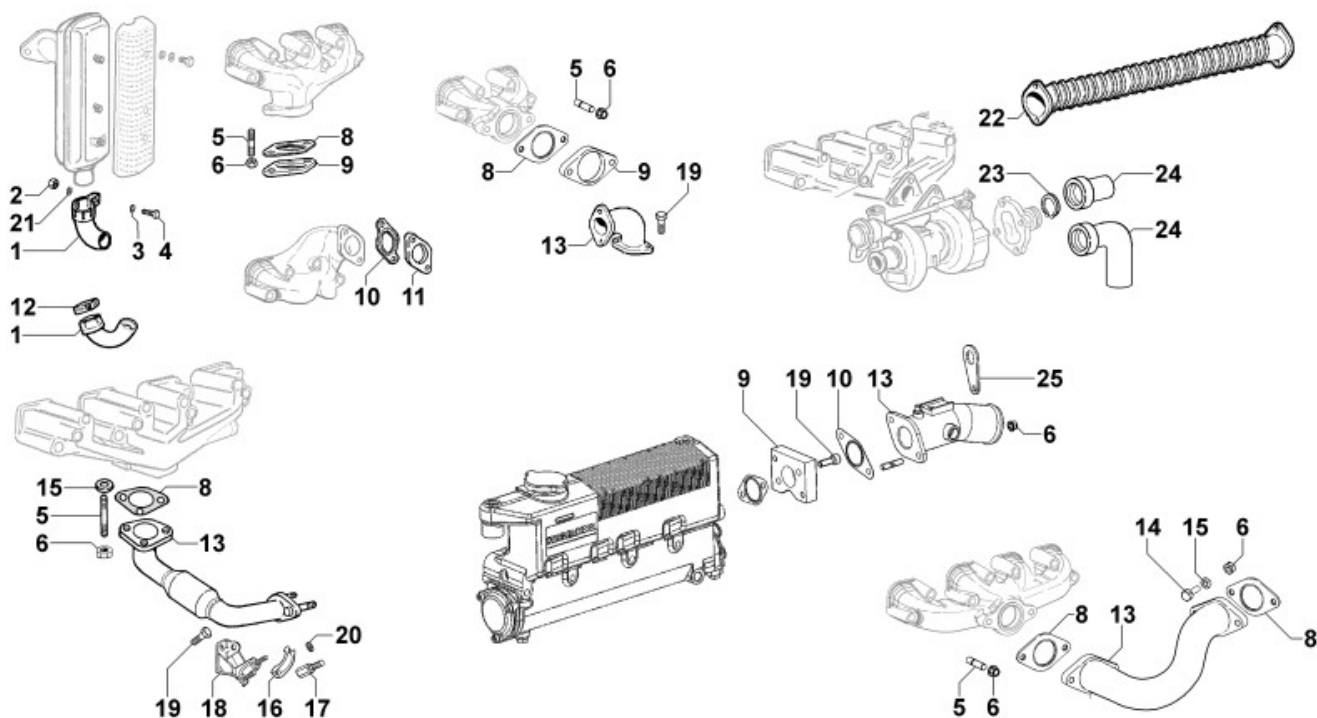

8087320380 - EXHAUST GAS ACCESSORIES

Pos	Kit	Included In	Code	Description	Qty	Old Code	Tech. Info
1			ED0091700520-S	TUBE END	1		
2			ED0032400180-S	HEX.NUT	1		
3			ED0075650070-S	SP.WASHER	1		
4			ED0017700040-S	BOLT	1		
21			ED0076250120-S	WASHER	1