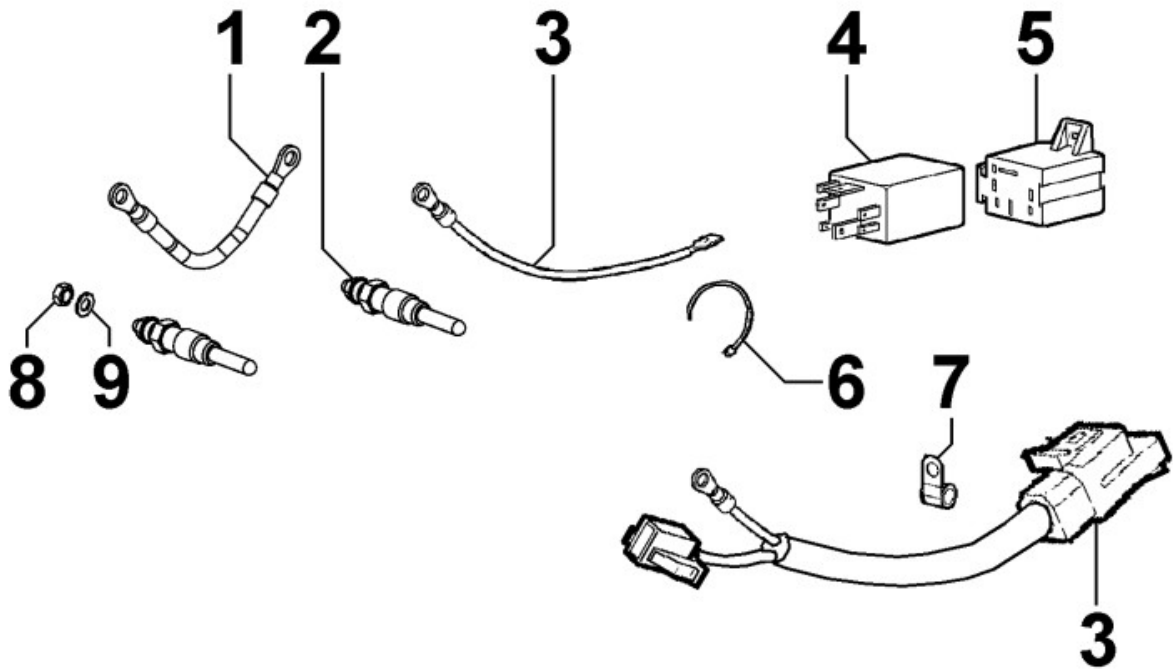

8106320280 - GLOW PLUGS / CONTROL UNIT

Pos	Kit	Included In	Code	Description	Qty	Old Code	Tech. Info
1			ED0021855480-S	CABLE	3		
2			ED0021000890-S	GLOW PLUG	4	ED0021000980-S	
3			ED0021858670-S	CABLE	1		
4			ED0021931340-S	ELECTR. DEVICE	1		
5			ED0058301610-S	CONNECTOR	1