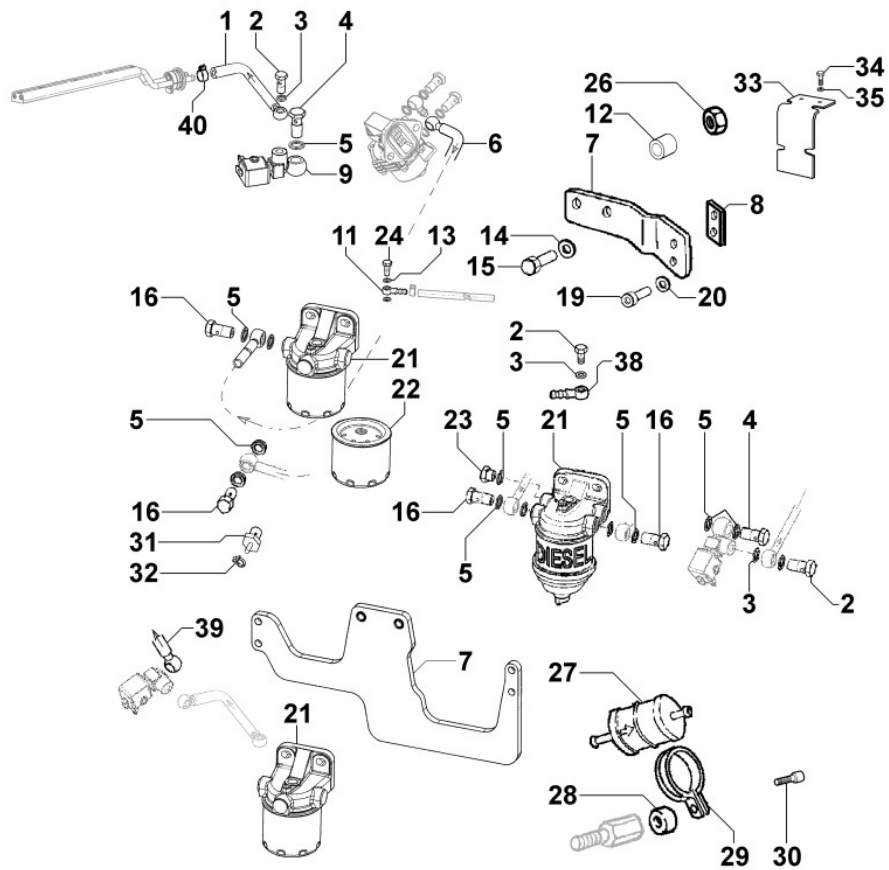

8061320770 - FUEL FILTER

Pos	Kit	Included In	Code	Description	Qty	Old Code	Tech. Info
4			ED0015700450-S	FILLER CAP	1		
5			ED0046700610-S	C.GASKET	6		
7			ED0085456750-S	BRACE	1		
11			ED0072701080-S	UNION	1		
13			ED0046700620-S	GASKET	2		
14			ED0076250190-S	WASHER	2		
15			ED0017800040-S	BOLT	2		
16			ED0019010320-S	UNION BOLT	1		
19			ED0097300260-S	ALLEN SCREW	2		
20			ED0076450060-S	WASHER	2		
21	(A)		ED0037301030-S	FUEL FIL.	1		
22		(A)	ED0021752560-S	CARTRIDGE	1		
24			ED0019010330-S	UNION BOLT	1		
31			ED0096800490-S	VALVE	1