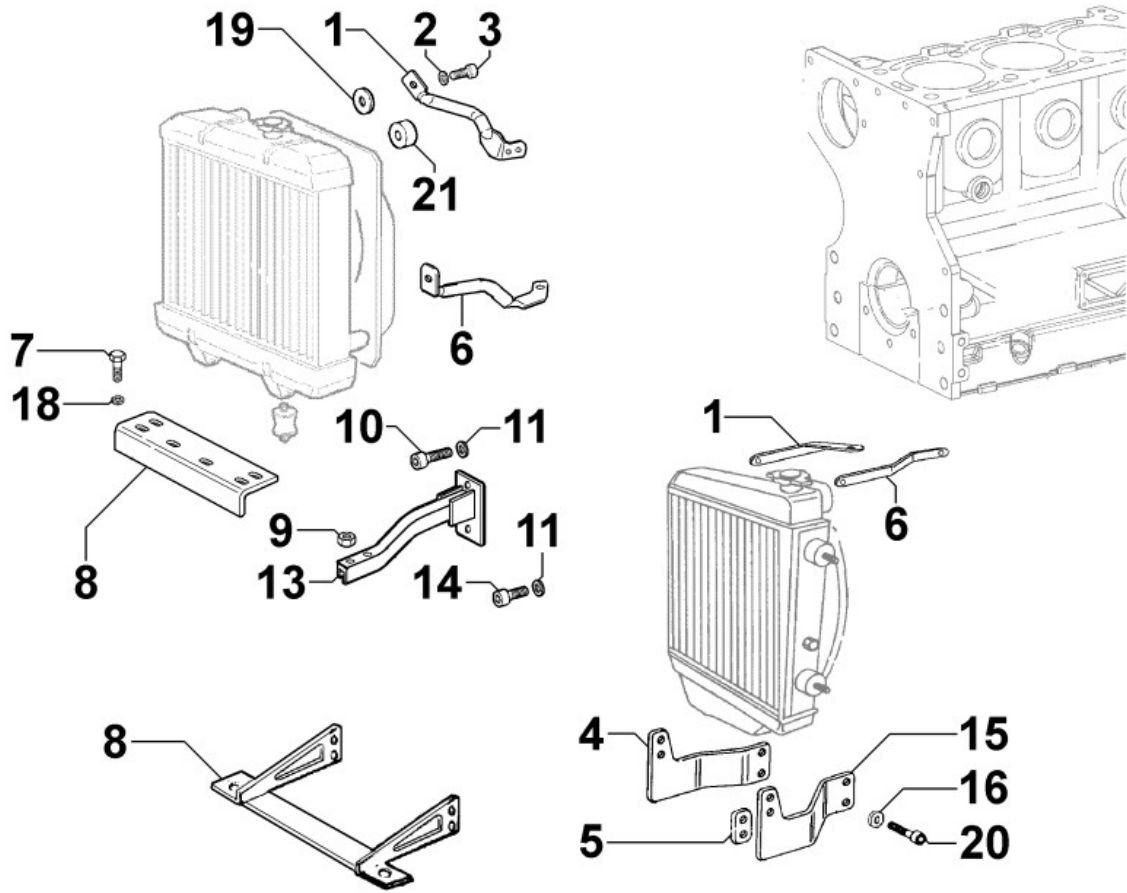

8067320330 - FIXING FOR WATER COOLER

Pos	Kit	Included In	Code	Description	Qty	Old Code	Tech. Info
1			ED0092651600-S	TIEROD	1		
2			ED0076250070-S	WASHER	2		
3			ED0017600030-S	BOLT	2		
6			ED0092651920-S	TIEROD	1		
7			ED0017701110-S	BOLT	2		
8			ED0063600900-S	PLATE	1		
9			ED0032030750-S	NUT	2		
10			ED0097322950-S	SCREW	2		
11			ED0076450070-S	WASHER	4		
13			ED0085454390-S	BRACE	2		
14			ED0097302630-S	SCREW	2		
18			ED0076250100-S	WASHER	2