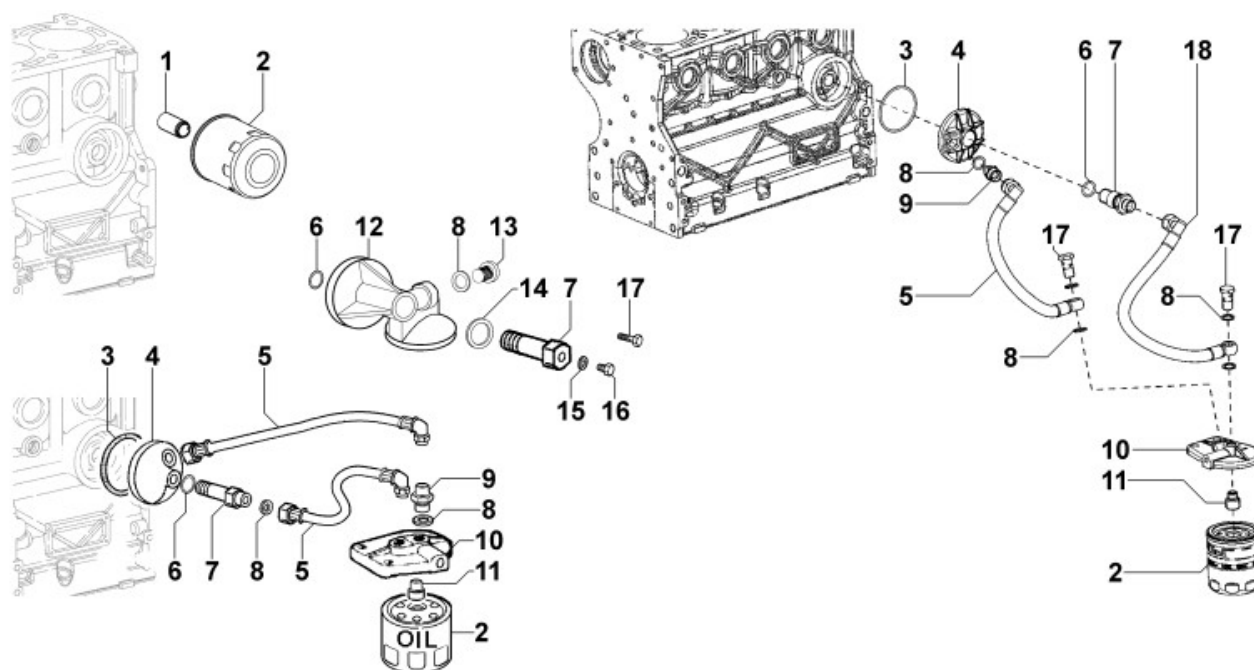

8042320030 - OIL FILTER

Pos	Kit	Included In	Code	Description	Qty	Old Code	Tech. Info
1			ED0072650210-S	UNION	1		
2			ED0021751310-S	CARTRIDGE	1	ED0021751020-S	
2			ED0021751310-S	CARTRIDGE	1