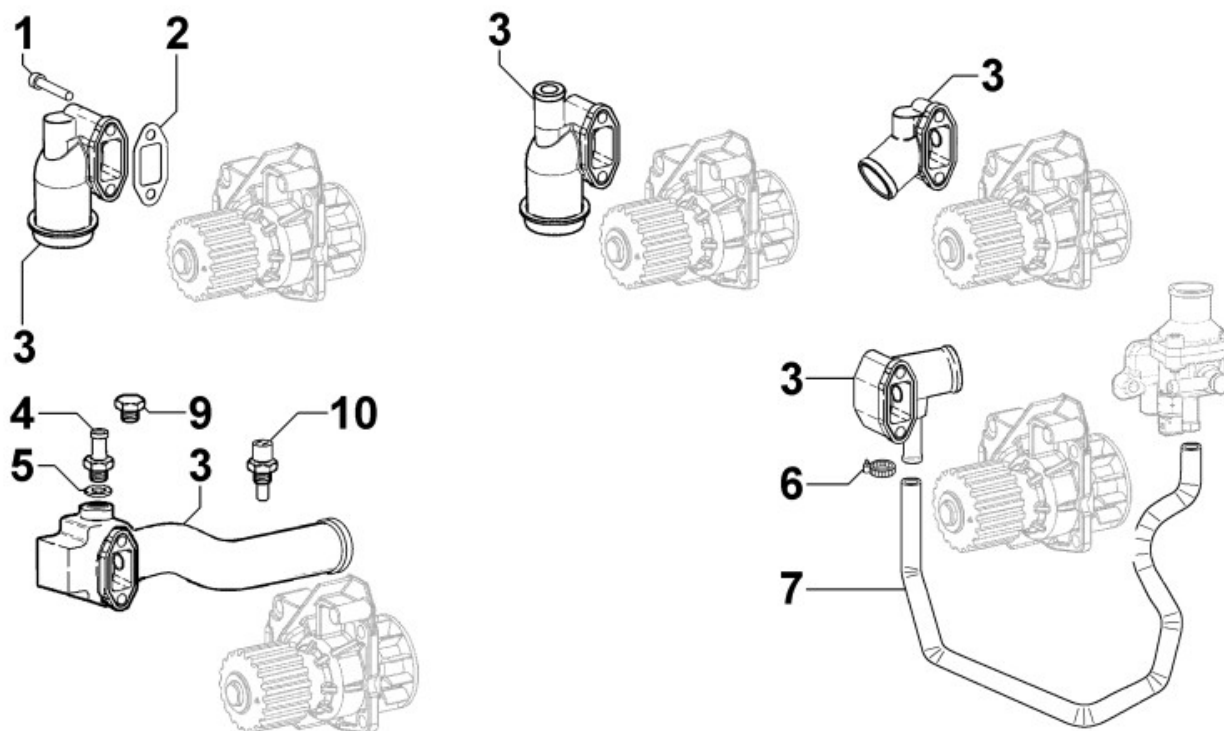

8075320020 - WATER INLET FLANGE

Pos	Kit	Included In	Code	Description	Qty	Old Code	Tech. Info
1			ED0097300160-S	ALLEN SCREW	2		
2			ED0045011580-S	GASKET	1		
3			ED0038660590-S	FLANGE	1