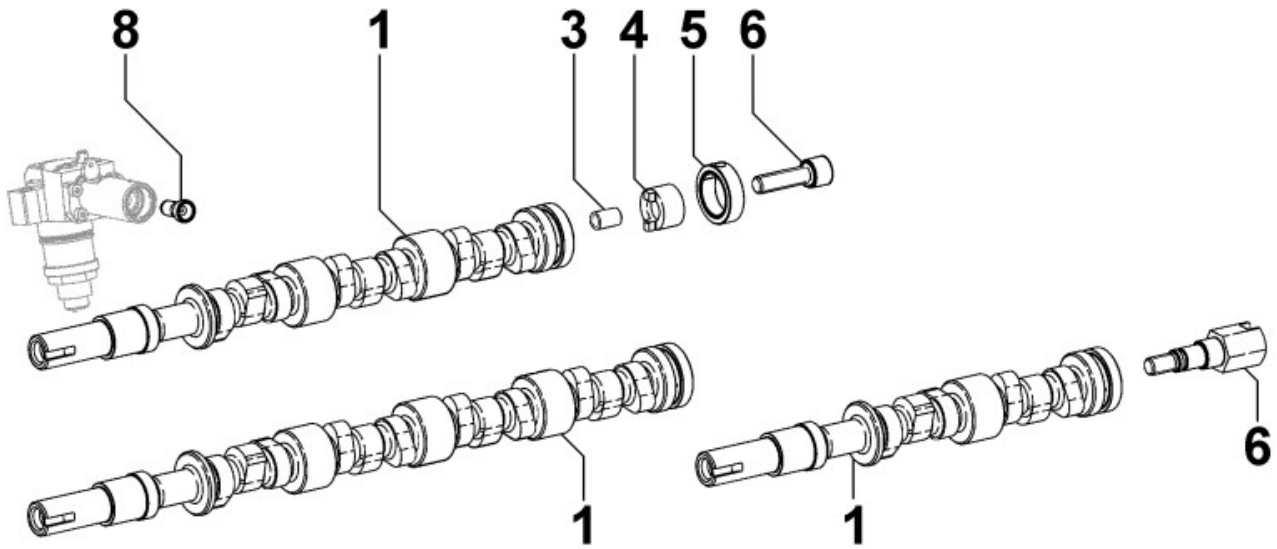

8035320560 - CAMSHAFT

Pos	Kit	Included In	Code	Description	Qty	Old Code	Tech. Info
1			ED0010116340-S	CAMSHAFT	1		
3			ED0019704610-S	SLEEVE	1		
4			ED0035800350-S	ECCENTRIC	1		
5			ED0019704600-S	SLEEVE	1		
6			ED0097303760-S	SCREW	1		
8			ED0014101120-S	PUSHROD	4