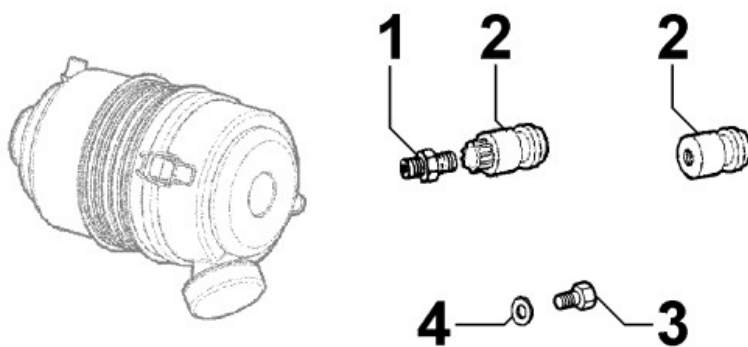

8084320010 - DUST INDICATOR

Pos	Kit	Included In	Code	Description	Qty	Old Code	Tech. Info
2			ED0097001000-S	WARNING	1