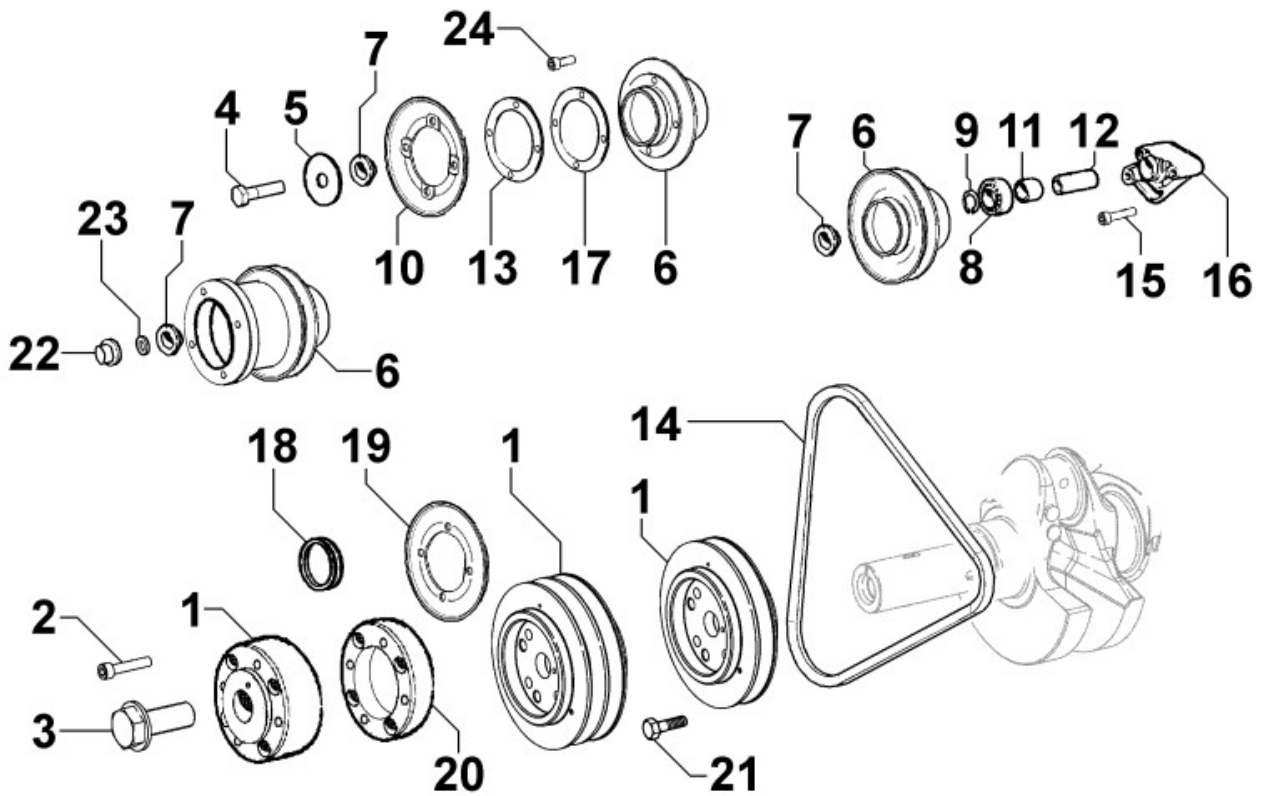

8010320080 - CRANKSHAFT

Pos	Kit	Included In	Code	Description	Qty	Old Code	Tech. Info
1	(A)		ED0010509610-S	CRANKSHAFT	1		
2		(A)	ED0084300040-S	PIN	1		
3		(A)	ED0022801190-S	KEY	1		
4		(A)	ED0090801320-S	CAP	4		
5		(A)	ED0022801500-S	KEY	1		
6		(A)		802032...0	2/3/4/5		
7		(A)		801132...0	2/3/4		
8		(A)		802032...0	2		

8011320090 - PISTON / CONNECTING ROD

Pos	Kit	Included In	Code	Description	Qty	Old Code	Tech. Info
1	(A)		ED0065015120-S	PISTON STD	4		
1	(A)		ED0065015130-S	PISTON +0.5	4		
1	(A)		ED0065015140-S	PISTON +1.0	4		
2	(B)		ED0015262260-S	CONNECT.ROD	4		
3		(A)	ED0082112480-S	RINGS STAND.	2/3/4		
3		(A)	ED0082112490-S	RINGS +0.5	2/3/4		
3		(A)	ED0082112500-S	RINGS +1	2/3/4		
4		(A)	ED0084800810-S	PISTON PIN	4		
5		(A)	ED0012610990-S	GROMMET	8		
6		(B)	ED0016300380-S	S.ENDBRNG	2/3/4		
7			ED0016401160-S	BEAR.STAND.	2/3/4		
7			ED0016401170-S	BEAR.-0.25	2/3/4		
7			ED0016401180-S	BEAR.-0.50	2/3/4		
8		(B)	ED0017701010-S	BOLT	4/6/8		

8012320050 - FLYWHEEL

Pos	Kit	Included In	Code	Description	Qty	Old Code	Tech. Info
1	(A)		ED0098816150-S	FLYWHEEL	1		
2		(A)	ED0028160880-S	RING GEAR	1		
3			ED0017800970-S	BOLT	5		

8014320340 - PULLEYS / BELT