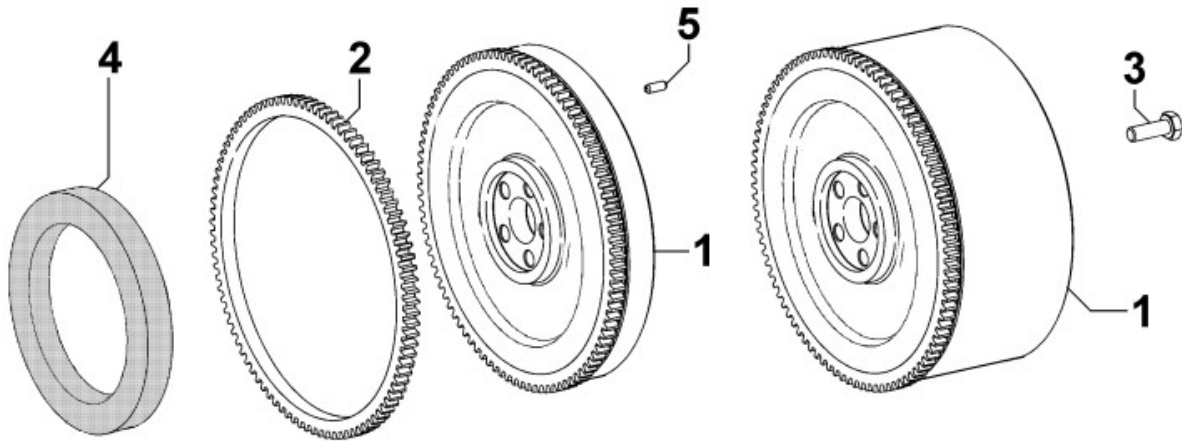

8012320050 - FLYWHEEL

Pos	Kit	Included In	Code	Description	Qty	Old Code	Tech. Info
1	(A)		ED0098816150-S	FLYWHEEL	1		
2		(A)	ED0028160880-S	RING GEAR	1		
3			ED0017800970-S	BOLT	5