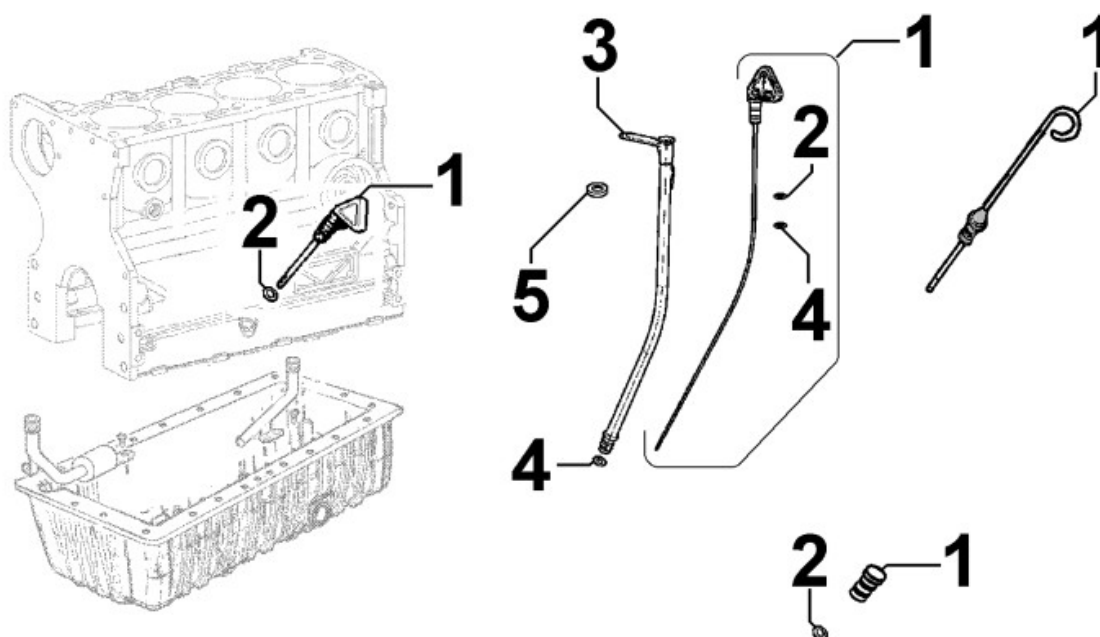

8043320310 - OIL DIPSTICK

Pos	Kit	Included In	Code	Description	Qty	Old Code	Tech. Info
1	(A)		ED0014002960-S	DIPSTICK ON HEAD FOR STD OIL SUMP	1		
3			ED0093300860-S	TUBE	1		
4			ED0012000340-S	O RING	2