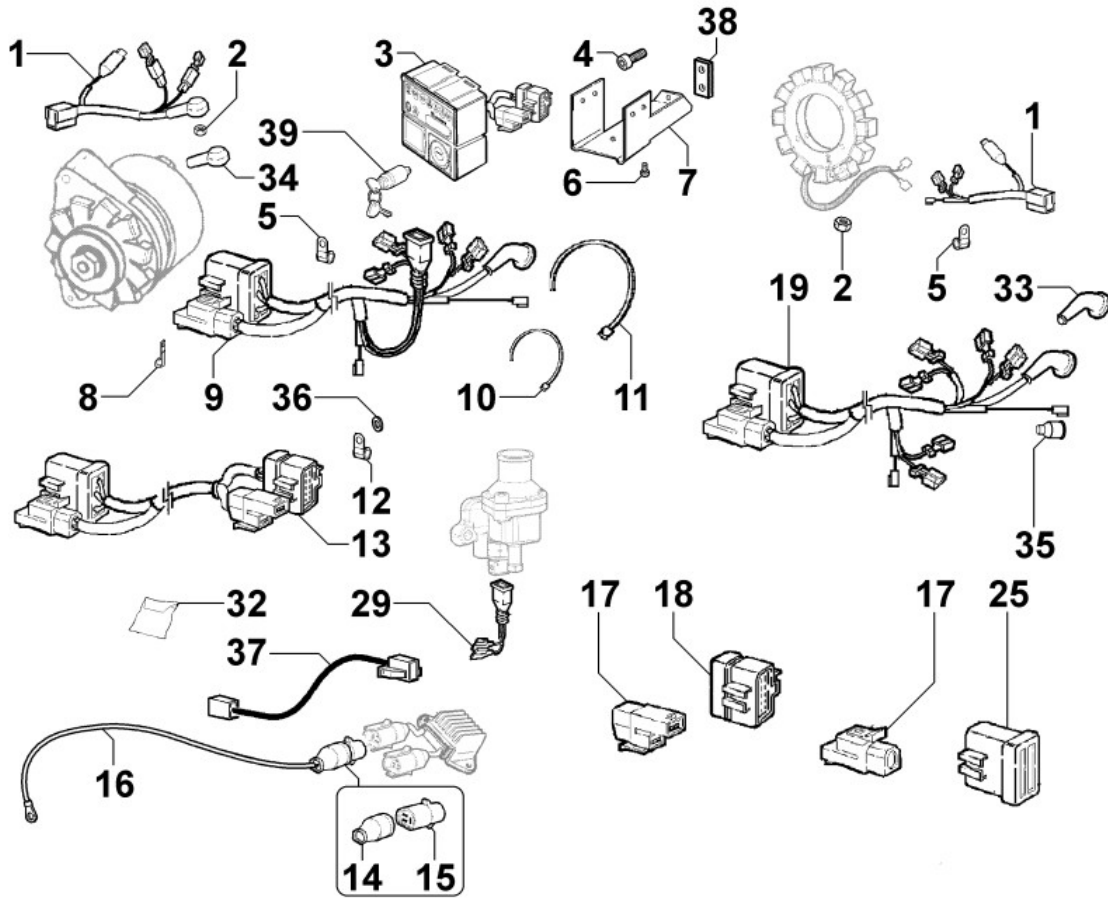

8103320780 - ELECTRIC DASHBOARD / ENGINE WIRES

Pos	Kit	Included In	Code	Description	Qty	Old Code	Tech. Info
1			ED0021861430-S	WIRE	1		
2			ED0032400080-S	HEX.NUT	1		
5			ED0036170880-S	CLAMP	3		
8			ED0036171470-S	HOSE CLAMP	1		
9			ED0021862730-S	WIRING FOCS DOUBLE SENSOR	1		⚠
11			ED0024711110-S	COLLAR	1		
12			ED0036170890-S	CLAMP	1		
17		(C)	ED0015571220-S	PLUG	1		
18		(C)	ED0015571190-S	PLUG	1		
25			ED0015571180-S	PLUG	1		
32		(C)	ED0048963870-S	GRUPPO/ASSEMBLY D	1		
33		(B)	ED0064910050-S	PIPE ELBOW	1		
35		(B)	ED0064910130-S	PIPE ELBOW	1		
36			ED0076250200-S	WASHER	1