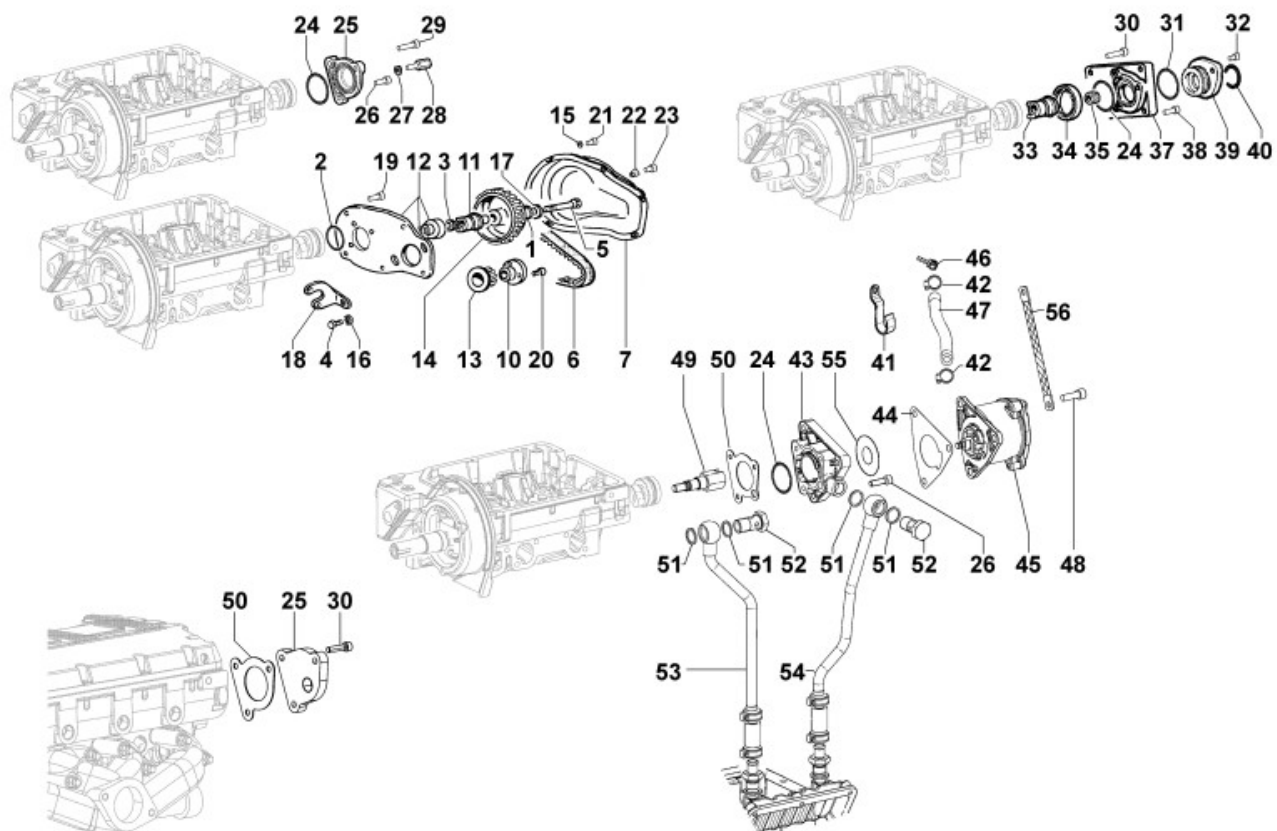

8140320040 - HYDRAULIC PUMP ADAPTER ON 3rd PTO

Pos	Kit	Included In	Code	Description	Qty	Old Code	Tech. Info
24			ED0012002330-S	O RING	1		
25			ED0038000260-S	FLANGE	1		
26			ED0097304160-S	SCREW	3