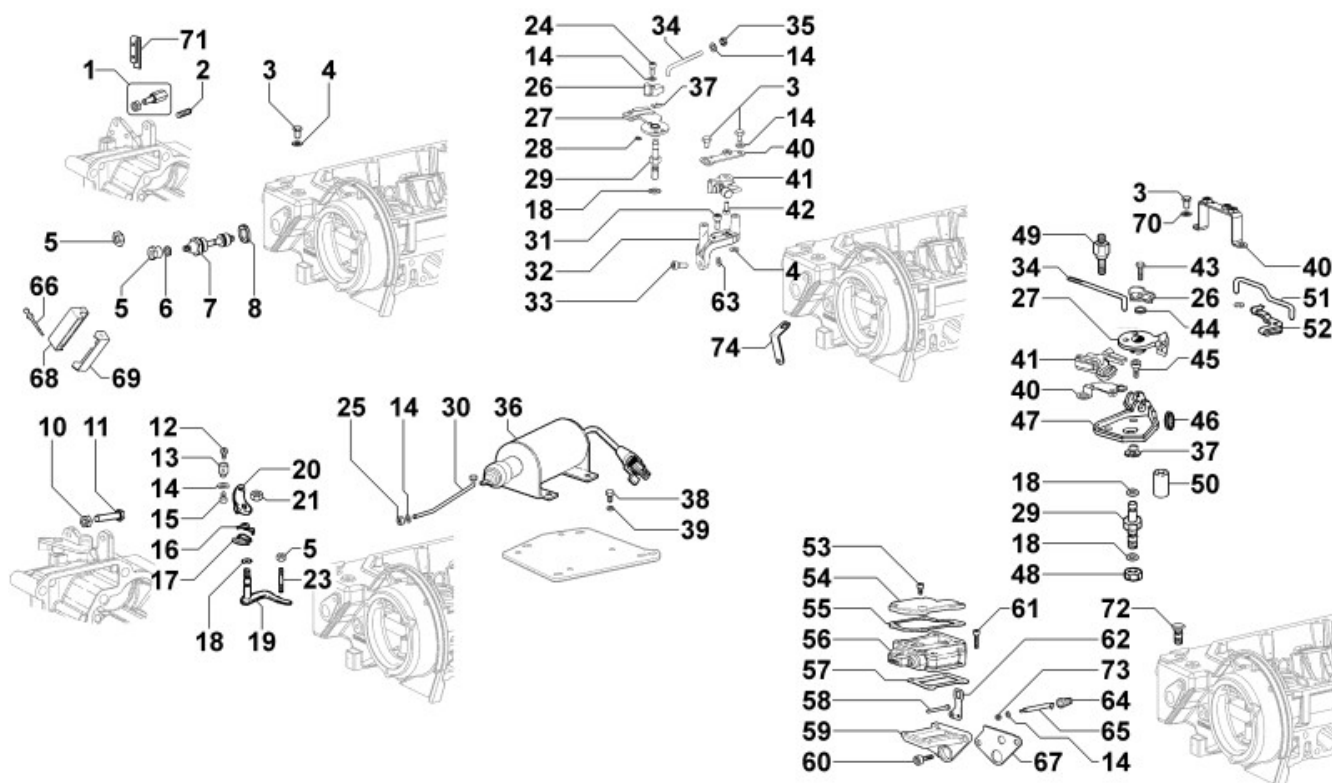

8051320410 - CONTROLS

Pos	Kit	Included In	Code	Description	Qty	Old Code	Tech. Info
1			ED0091801910-S	END	2		
5			ED0032401530-S	HEX.NUT	2		
7			ED0085761380-S	EX.FUELDEV.	1		
8			ED0044800460-S	GASKET	1		
10			ED0032400080-S	HEX.NUT	1		
11			ED0017601280-S	BOLT	1		
12			ED0097900230-S	SCREW	1		
13			ED0060000490-S	EXP.PLUG	1		
14			ED00771R0010-S	WASHER	1		
15			ED0017550010-S	BOLT	1		
16			ED0056600470-S	SPRING	1		
17			ED0062751140-S	S.PLATE	1		
18			ED0012000510-S	O RING	1		
19			ED0052004130-S	LEVER	1		
20			ED0052004140-S	LEVER	1		
21			ED0032030750-S	NUT	1		
23			ED0067600440-S	STUD	1