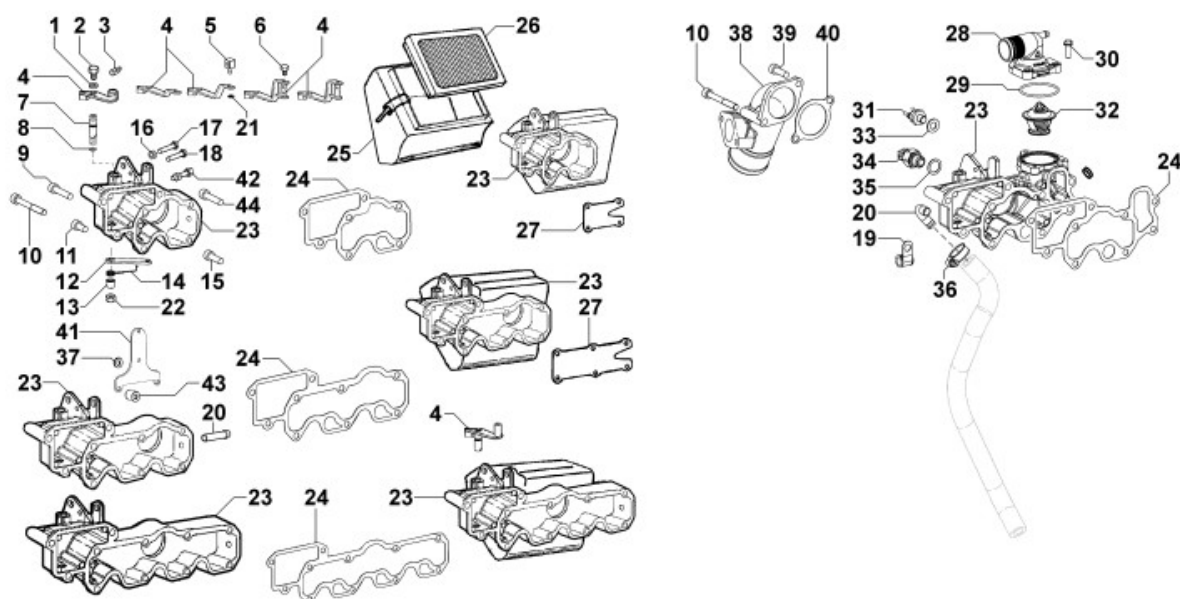

8080321180 - AIR INLET MANIFOLD / AIR FILTER

Pos	Kit	Included In	Code	Description	Qty	Old Code	Tech. Info
1			ED0076252850-S	WASHER D.5,3 x D14x1	1		
2			ED0017550010-S	BOLT	1		
3			ED0058301190-S	CONNECTOR	1		
4			ED0052013390-S	LEVER	1		
7			ED0061405500-S	PIN FOR THROTTLE	1		
8		(B)	ED0012000520-S	O RING	1		
9			ED0097300310-S	ALLEN SCREW	1		
10			ED0097300350-S	ALLEN SCREW	1		
11			ED0097320640-S	SCREW	4		
12		(B)	ED0052006740-S	LEVER	1		
13		(B)	ED0019570140-S	SLEEVE	1		
14		(B)	ED0056600650-S	SPRING	1		
15			ED0097300320-S	SCREW	5		
16		(B)	ED0032400080-S	HEX.NUT	2		
18		(B)	ED0017600290-S	BOLT	2		
20		(A) (B)	ED0095991570-S	PIPE R9599-116	1		
22			ED0032030500-S	NUT	1		
23	(A)		ED0024864930-S	MANIFOLD	1		
24			ED0044200820-S	GASKET	1