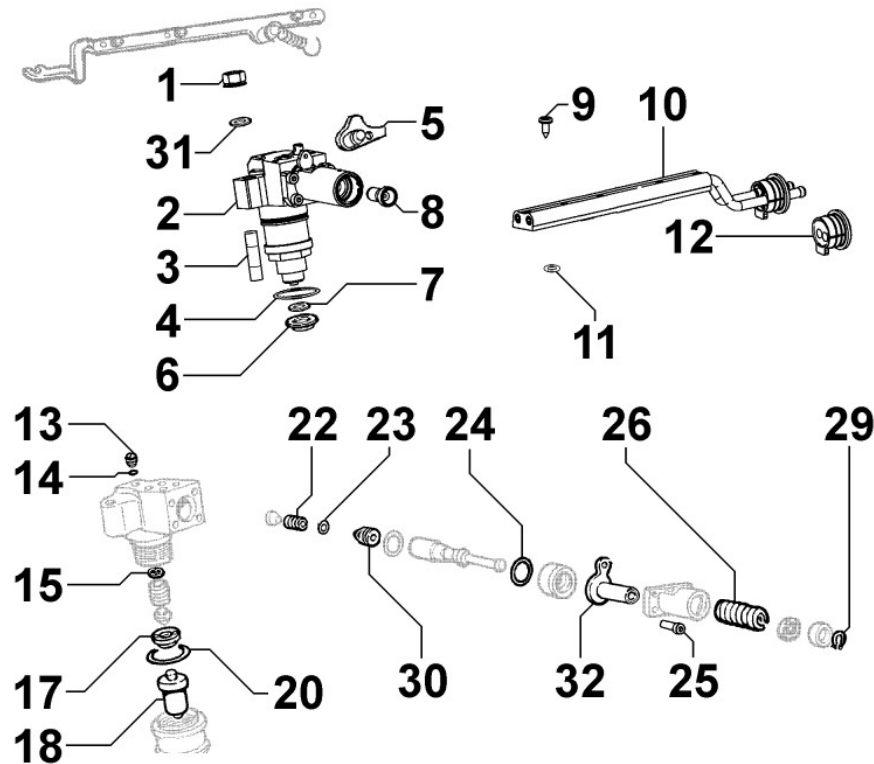

8030320040 - INJECTION SYSTEM

Pos	Kit	Included In	Code	Description	Qty	Old Code	Tech. Info
1			ED0032401640-S	HEX.NUT	8		
2	(A)		ED0065902900-S	INJ.PUMP	4		
3			ED0067802030-S	M8X30 PDM PUMP FIXING STUD	8		
4			ED0012002130-S	O RING	2/3/4		
5			ED0063703310-S	PLATE	1		
6				802132...0			
7			ED0046700820-S	GASKET	4		
8				803532...0			
9			ED0097303130-S	SCREW	8		
10	(B)		ED0093759880-S	FUEL TUBE SVIC	1		
11			ED0012002860-S	O RING	2		
12		(B)	ED0047500140-S	GASKET	1		
13		(A)	ED0096800410-S	REL.VALVE	2/3/4		
14		(A)	ED0047600380-S	GASKET	2/3/4		
15		(A)	ED0083351420-S	SPACER	1		
15		(A)	KDISC.		1	ED0083351430-S	
15		(A)	ED0083351440-S	SHIM	1		
15		(A)	ED0083351450-S	SHIM	1		
15		(A)	ED0083351460-S	SHIM	1		
15		(A)	ED0083351470-S	SHIM	1		
15		(A)	ED0083351480-S	SHIM	1		
15		(A)	ED0083351490-S	SHIM	1		
15		(A)	ED0083351500-S	SHIM	1		
15		(A)	ED0083351510-S	SHIM	1		
15		(A)	ED0083351520-S	SHIM	1