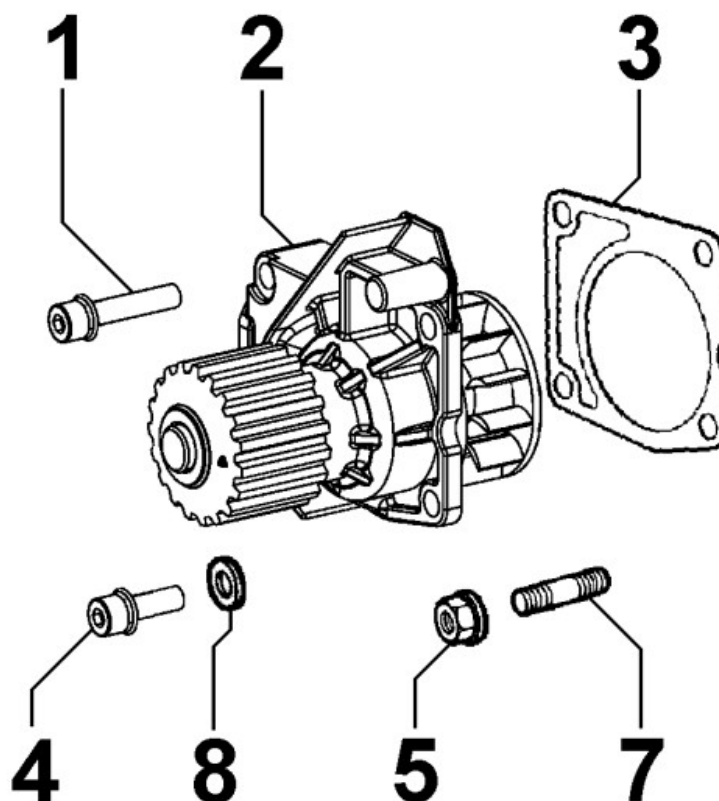

8077320020 - WATER PUMP

Pos	Kit	Included In	Code	Description	Qty	Old Code	Tech. Info
1			ED0017701780-S	SCREW	2		
2			ED0065844390-S	WATER PUMP	1		
3			ED0045802150-S	GASKET (RPLS. ED4580-083-S)	1		
4			ED0017701600-S	BOLT	2