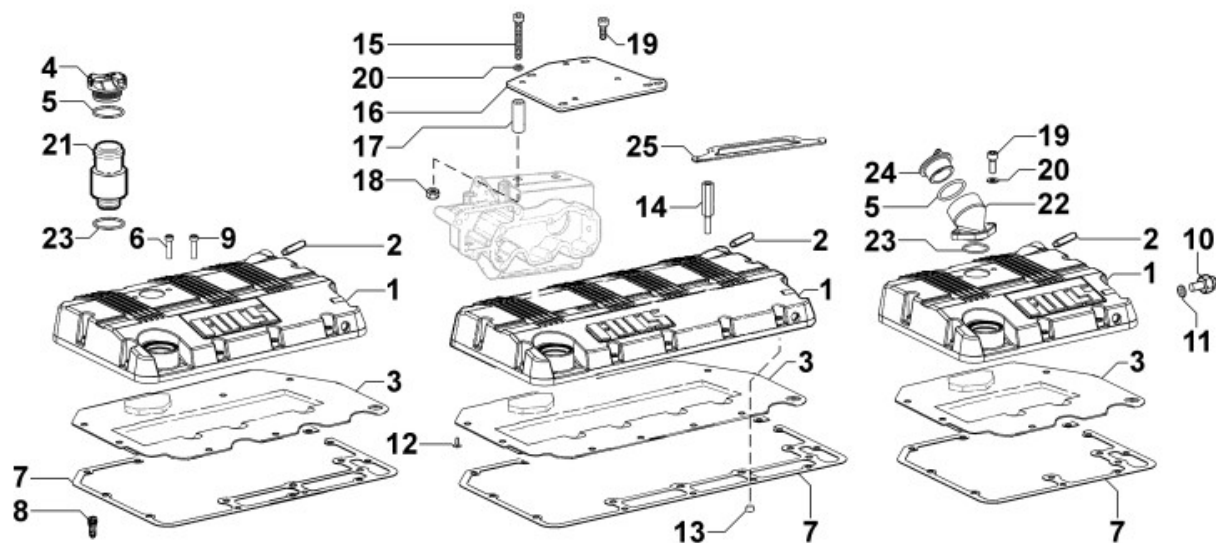

8022320790 - HEAD COVER

Pos	Kit	Included In	Code	Description	Qty	Old Code	Tech. Info
1	(A)		ED0021257480-S	VALVE COVER (KOHLER)	1		
3		(A)	ED0050662650-S	PANEL	1		
4			ED0090320930-S	FILLERPL.	1		
5			ED0012000820-S	O RING	1		
6			ED0097304160-S	SCREW	14		
7			ED0044001010-S	GASKET	1		
8			ED0053651220-S	HOSE	1		
10				810232...0			
11				810232...0			
12		(A)	ED0074810540-S	RIVETTO/RIVET N 10	12		
13		(A)	ED0090801330-S	CAP	1