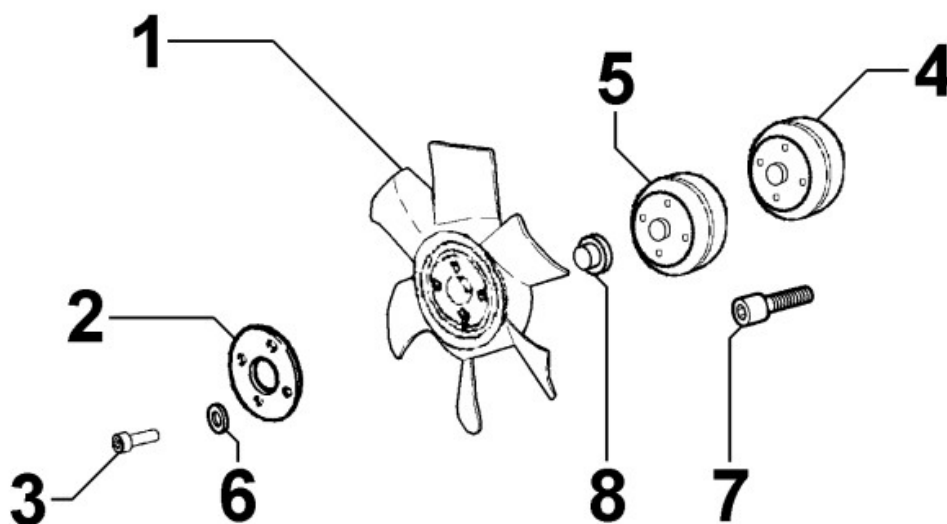

8071320100 - COOLING FAN

Pos	Kit	Included In	Code	Description	Qty	Old Code	Tech. Info
1			ED0097183260-S	FAN (BLACK)	1		
2			ED0062751470-S	PLATE	1		
3			ED0097320900-S	SCREW	4		
4			ED0038100370-S	FLANGE	1