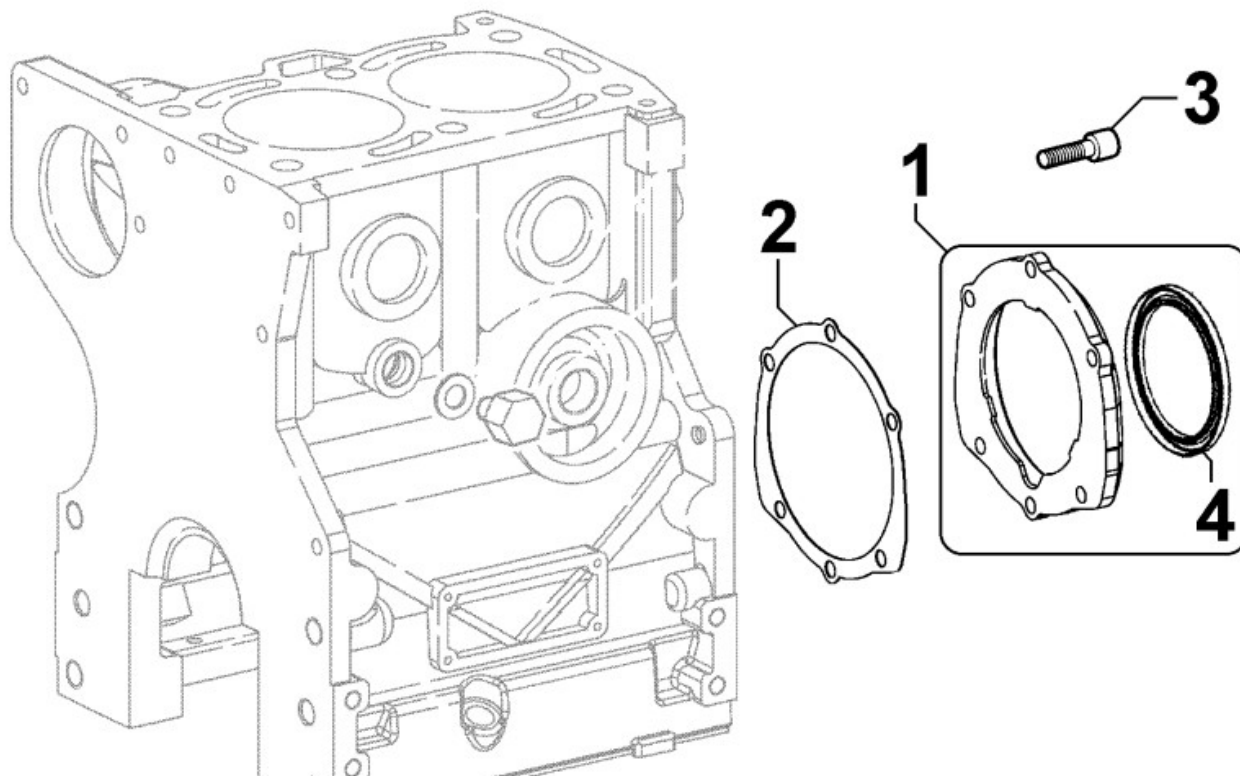

8023320030 - FLYWHEEL SIDE SUPPORT

Pos	Kit	Included In	Code	Description	Qty	Old Code	Tech. Info
1	(A)		ED0037900780-S	FLANGE	1		
2			ED0045011560-S	GASKET	1		
3			ED0097300100-S	SCREW	6		
4		(A)	ED0012133470-S	SEAL RING	1