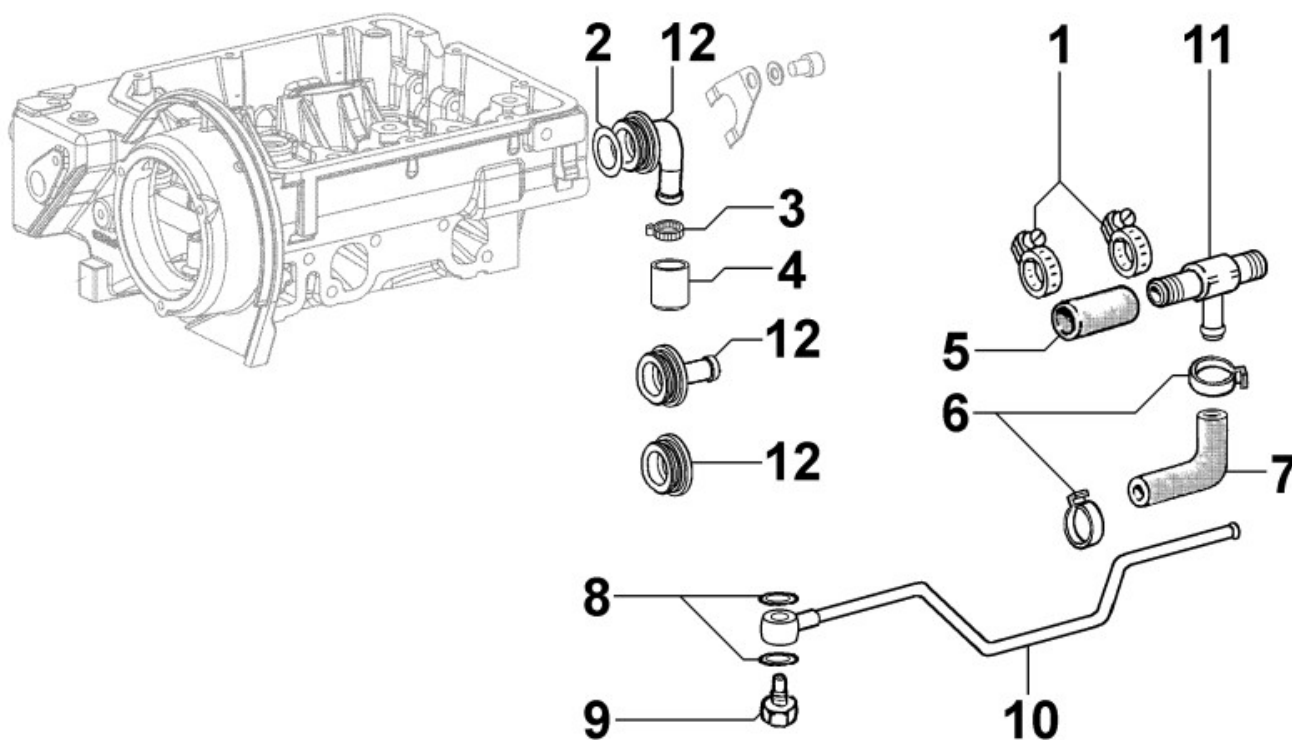

8079320040 - FITTING FOR CAB HEATING

Pos	Kit	Included In	Code	Description	Qty	Old Code	Tech. Info
12			ED0090650070-S	CAP	1