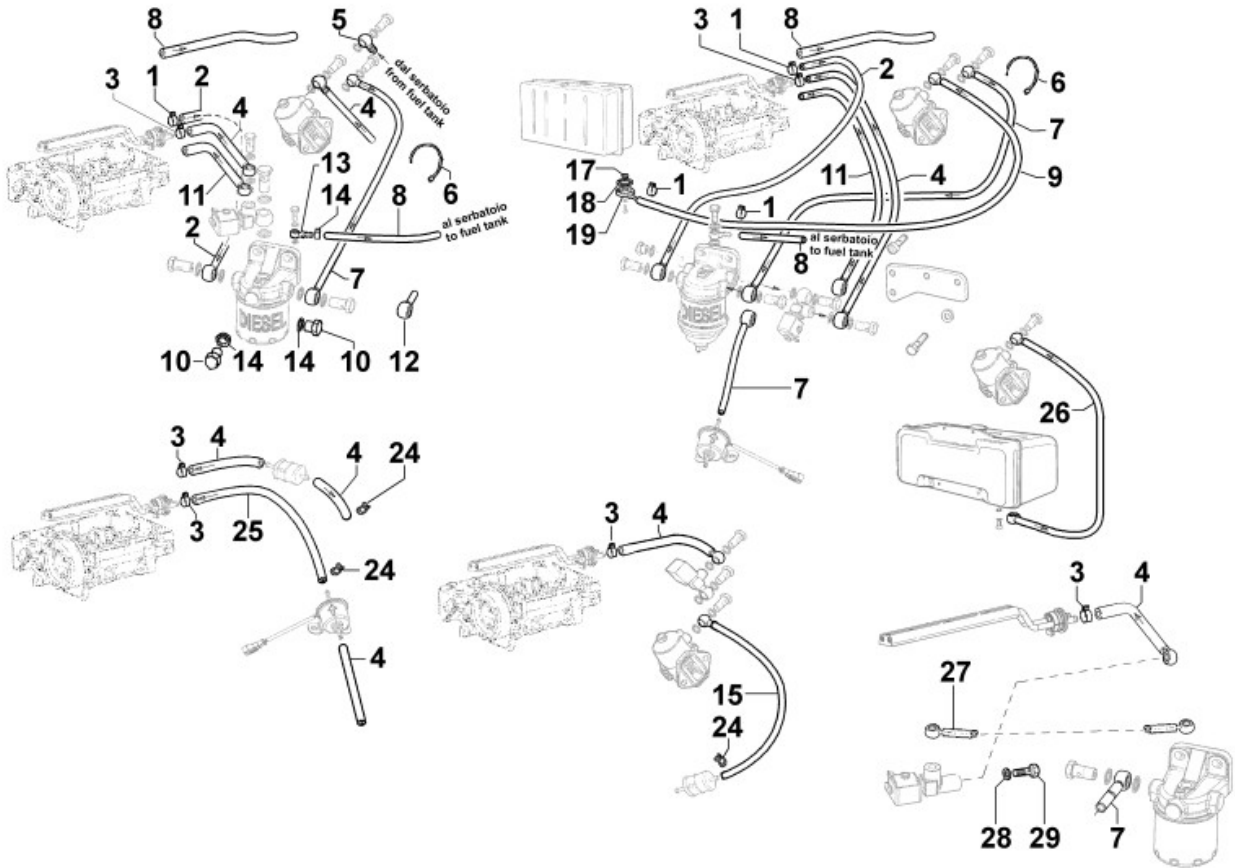

8064320720 - FUEL PIPING

Pos	Kit	Included In	Code	Description	Qty	Old Code	Tech. Info
1			ED0036300500-S	CLAMP	1		
2			ED0093759590-S	FUEL PIPE	1		
3			ED0036302170-S	CLAMP	1		
5			ED0072701380-S	UNION	1		
6			ED0024710060-S	COLLAR	2		
7			ED0093756730-S	FUEL TUBE	1		
11			ED0093758680-S	FUEL TUBE	1