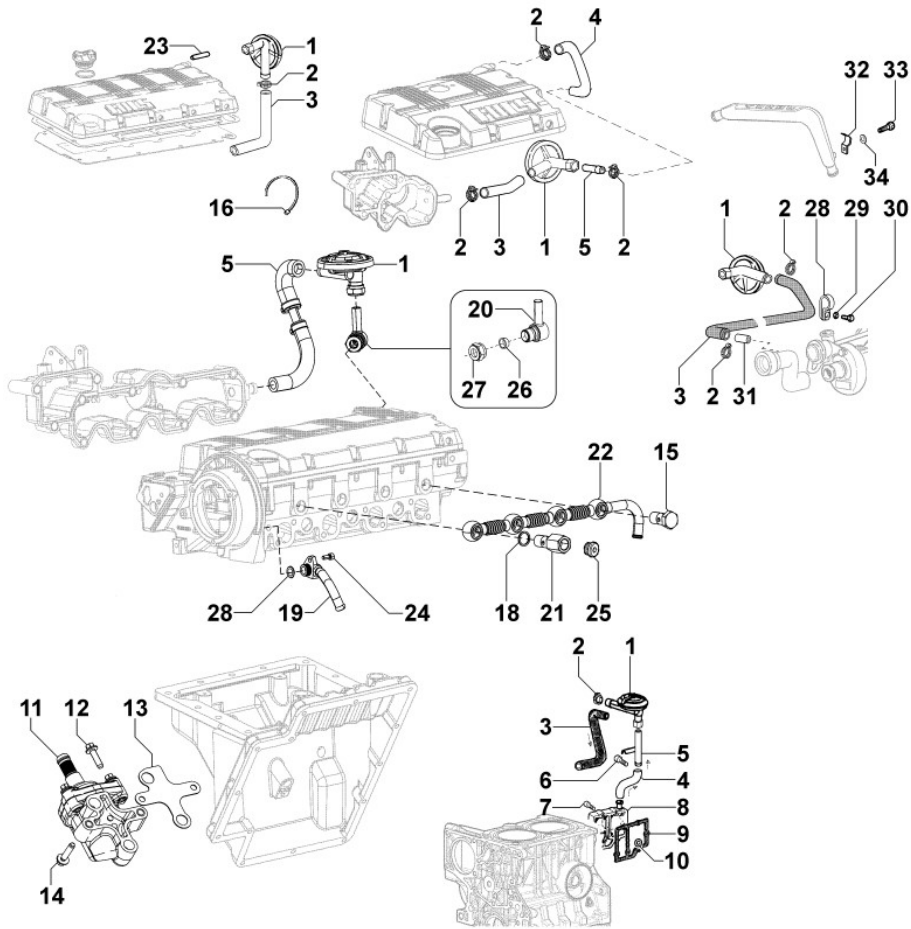

8045320020 - BREATHER SYSTEM

Pos	Kit	Included In	Code	Description	Qty	Old Code	Tech. Info
1			ED0096800340-S	VALVE	1		
2			ED0036301470-S	CLAMP	2		
3			ED0094000980-S	TUBE	1