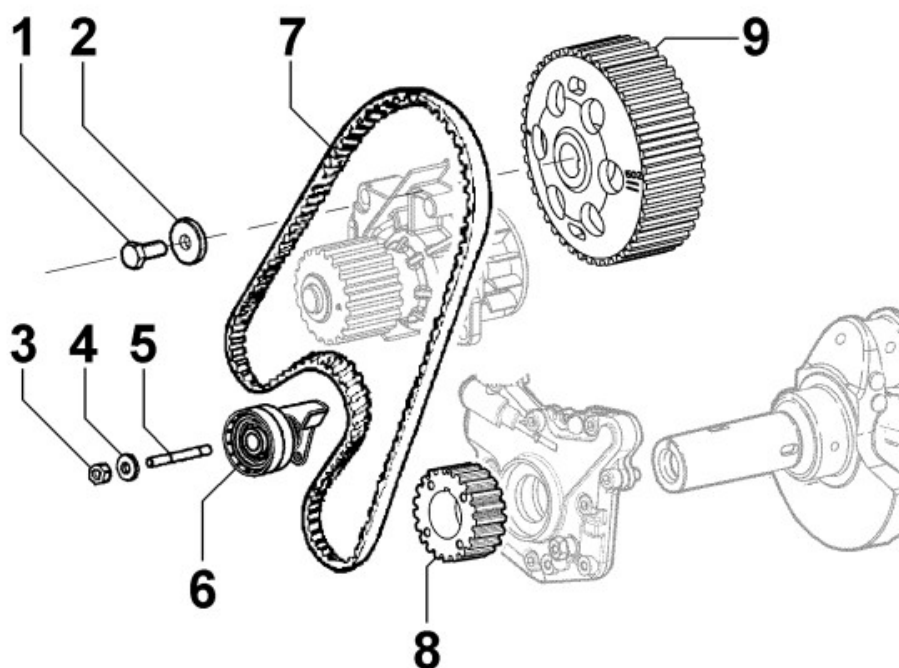

8038320020 - TIMING GEAR

Pos	Kit	Included In	Code	Description	Qty	Old Code	Tech. Info
1			ED0098201420-S	SCREW	1		
2			ED0076250450-S	WASHER	1		
3			ED0032400330-S	HEX.NUT	1		
4			ED0074950100-S	WASHER	1		
5			ED0068000900-S	STUD	1		
6			ED0041100090-S	JOCKEY PULLEY	1		
7			ED0024403380-S	VEEBELT	1		
8			ED0069752920-S	PULLEY	1		
9			ED0070900120-S	PULLEY	1