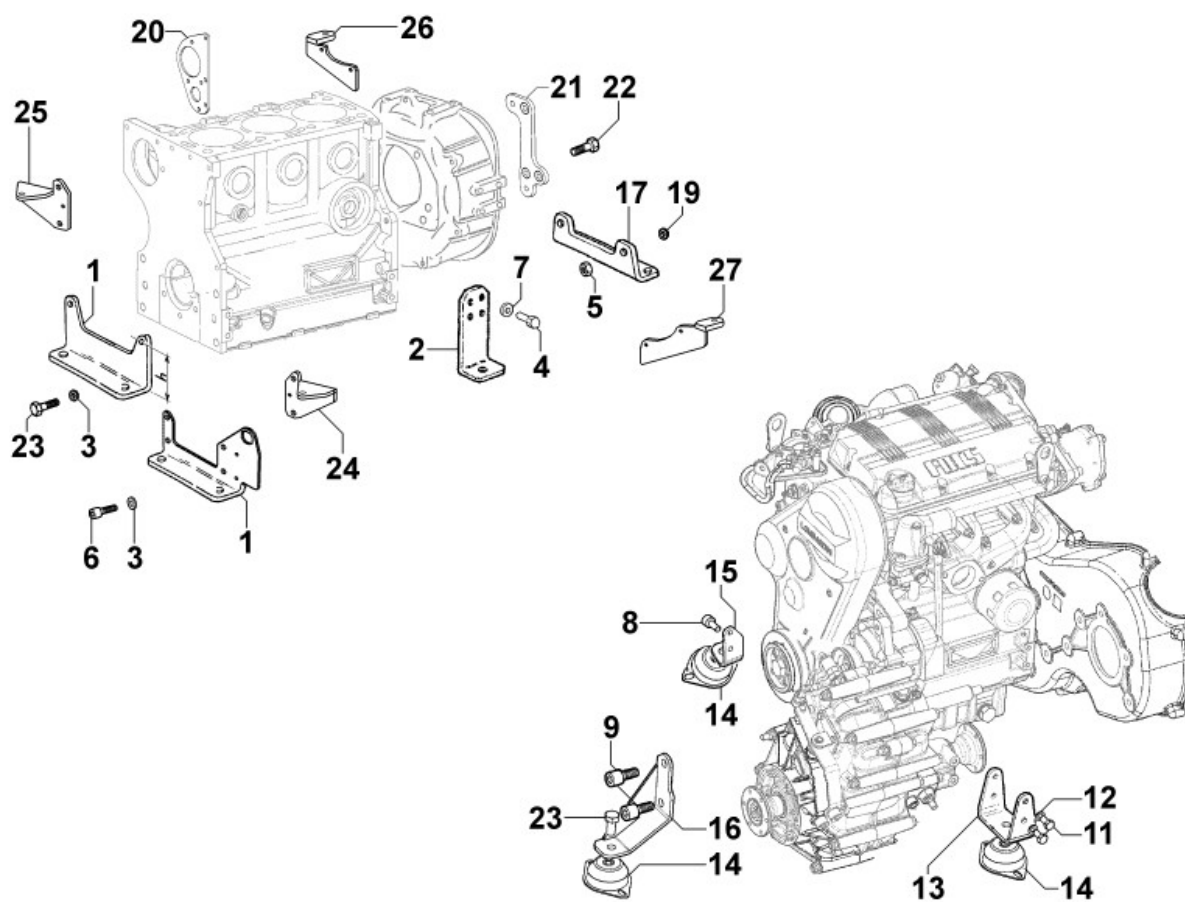

8025320560 - ENGINE MOUNTS

Pos	Kit	Included In	Code	Description	Qty	Old Code	Tech. Info
1			ED0064292170-S	MOUNT	1		
2			ED0064291050-S	ENGINE MOUNT	2		
4			ED0017800310-S	HEX BOLT M10 X 1.5 X 25 MM	8		
7			ED0075650110-S	LOCK WASHER M10	8