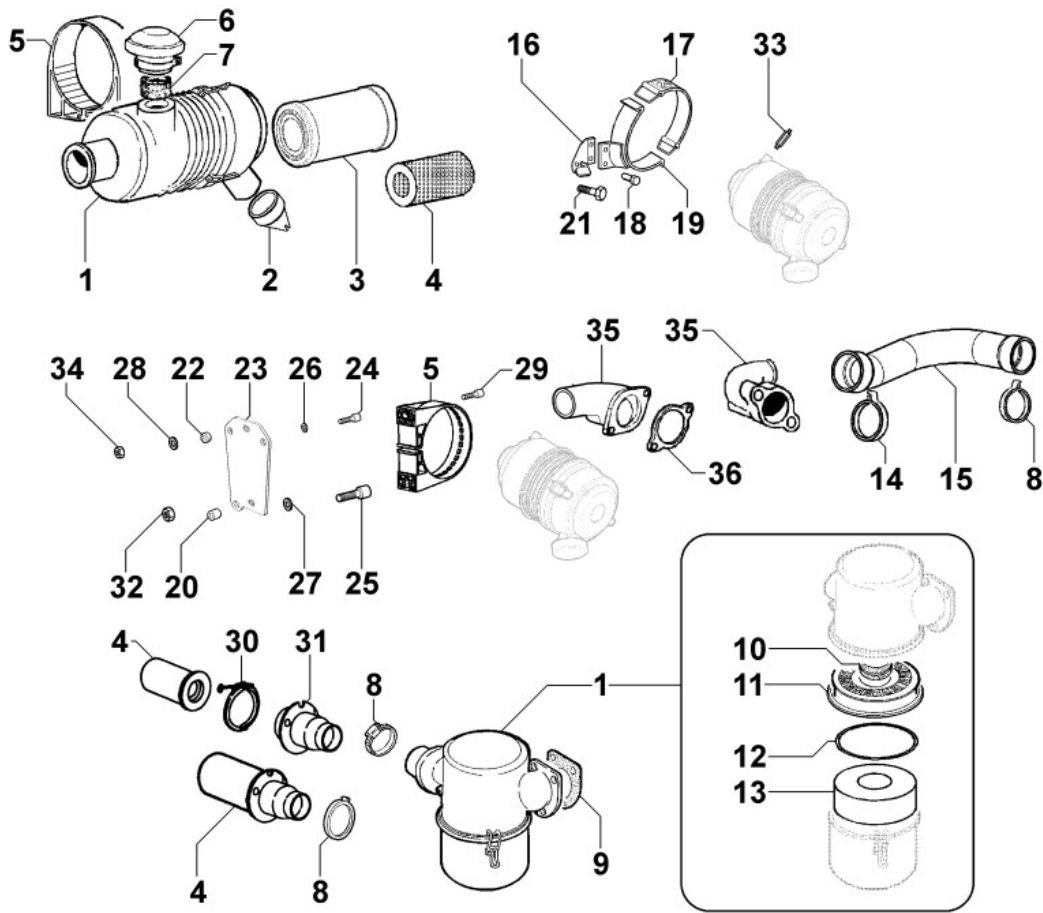

8081320270 - AIR CLEANER

Pos	Kit	Included In	Code	Description	Qty	Old Code	Tech. Info
1	(A)		ED0037004560-S	AIR CLEANER DONALDSON 5" 7610	1		
2		(A)	ED0064910310-S	PIPE ELBOW	1		
3		(A)	ED0021751240-S	SCARTRIDGE	1		
5			ED0085455660-S	CLAMP	1		
6			ED0021360530-S	CAP	1