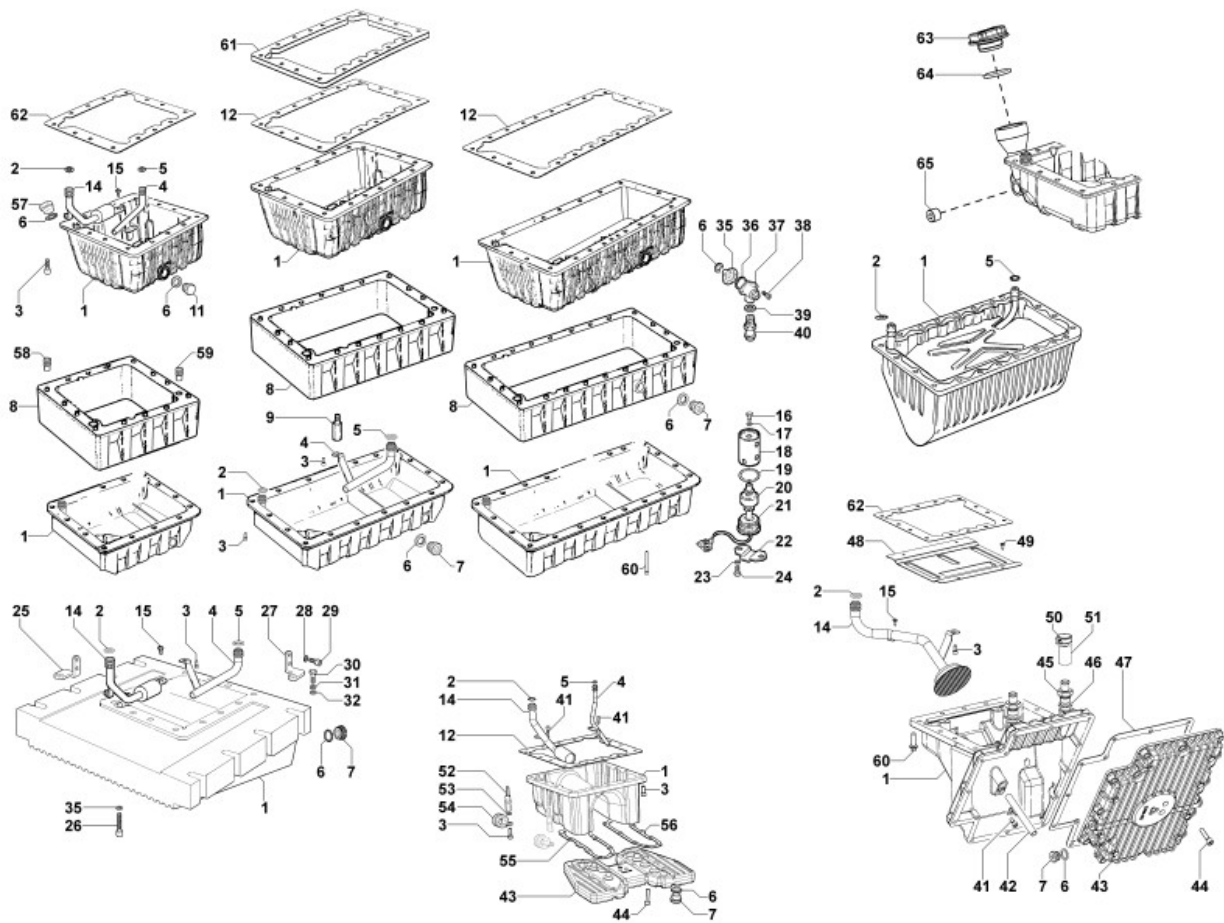

8041320320 - OIL PAN

Pos	Kit	Included In	Code	Description	Qty	Old Code	Tech. Info
1			ED0066455390-S	OIL PAN	1		
2			ED0012000300-S	O RING	1		
3			ED0017601300-S	BOLT	23		
4			ED0094852700-S	TUBO/PIPE	1		
5			ED0012002740-S	O RING	1		
6	(A)		ED0046700880-S	GASKET	2		
11	(A)		ED0090400350-S	CAP	2		
12			ED0047755610-S	OIL PAN GASKET	1