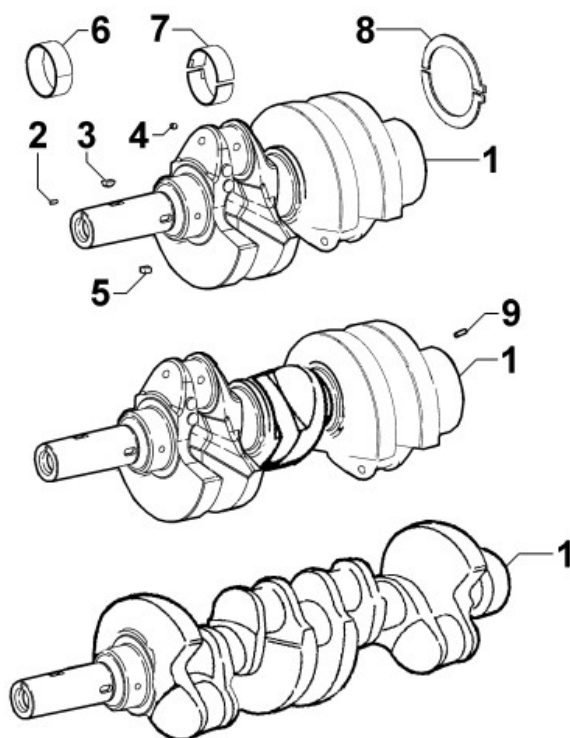

8010320080 - CRANKSHAFT

Pos	Kit	Included In	Code	Description	Qty	Old Code	Tech. Info
1	(A)		ED0010509610-S	CRANKSHAFT	1		
2		(A)	ED0084300040-S	PIN	1		
3		(A)	ED0022801190-S	KEY	1		
4		(A)	ED0090801320-S	CAP	4		
5		(A)	ED0022801500-S	KEY	1		
6		(A)		802032...0	2/3/4/5		
7		(A)		801132...0	2/3/4		
8		(A)		802032...0	2