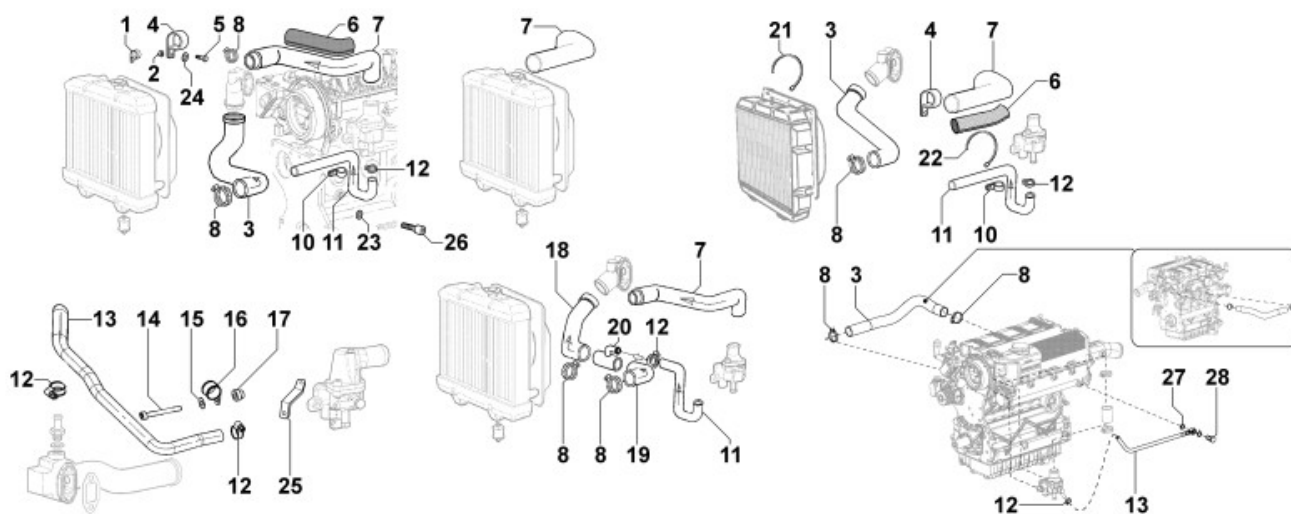

8068320230 - HOSES FOR WATER COOLER

Pos	Kit	Included In	Code	Description	Qty	Old Code	Tech. Info
1			ED0036170150-S	CLAMP	1		
2			ED0032030500-S	NUT	1		
3			ED0054011950-S	HOSE	1		
4			ED0036301550-S	HOSE CLAMP	1		
5			ED0017600030-S	BOLT	1		
7			ED0054011940-S	HOSE	1		
8			ED0036301460-S	CLAMP	2		
10			ED0036170890-S	CLAMP	1		
11			ED0093050730-S	TUBE WATER	1		
12			ED0036301470-S	CLAMP	1