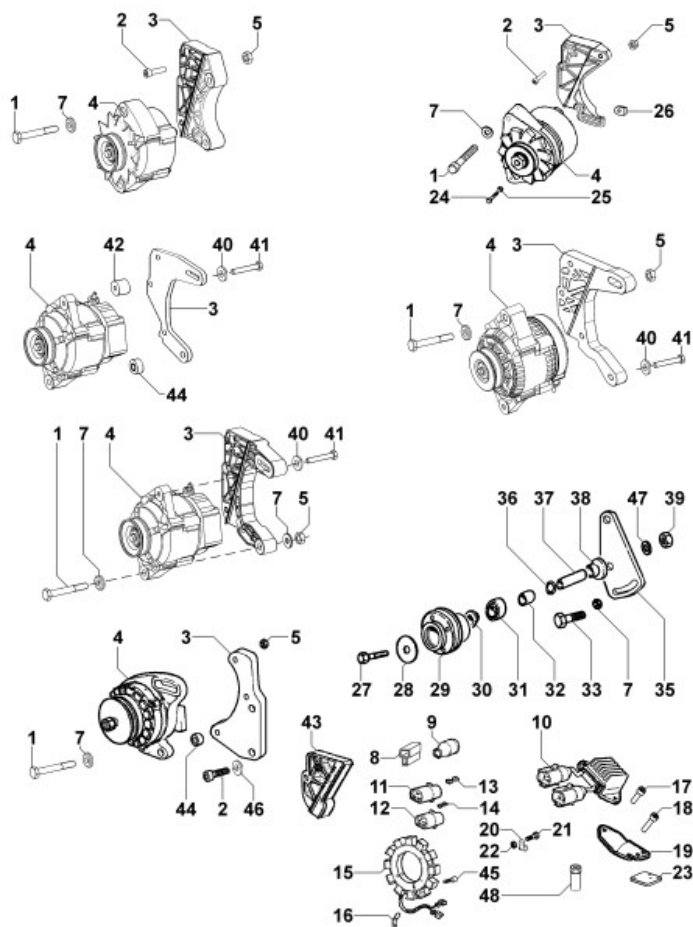

8100320990 - VOLTAGE ALTERNATOR

Pos	Kit	Included In	Code	Description	Qty	Old Code	Tech. Info
1			ED0017800150-S	BOLT	2		
2			ED0097320640-S	SCREW	3		
3			ED0087250940-S	SUPPORT	1		
4			ED0011573600-S	ALTERNATOR	1		
5			ED0032400330-S	HEX.NUT	2		
7			ED0076250220-S	WASHER	2