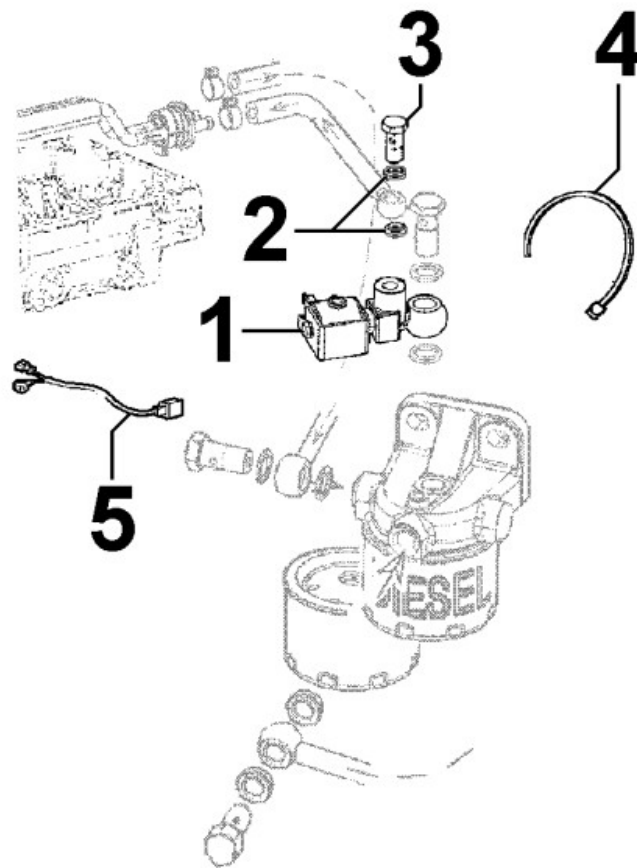

8052320030 - ELECTROVALVE

Pos	Kit	Included In	Code	Description	Qty	Old Code	Tech. Info
1			ED0035871190-S	EL.VALVE	1		
2			ED0046700590-S	C.GASKET	2		
3			ED0019011930-S	BOLT	1		
4			ED0024710060-S	COLLAR	1