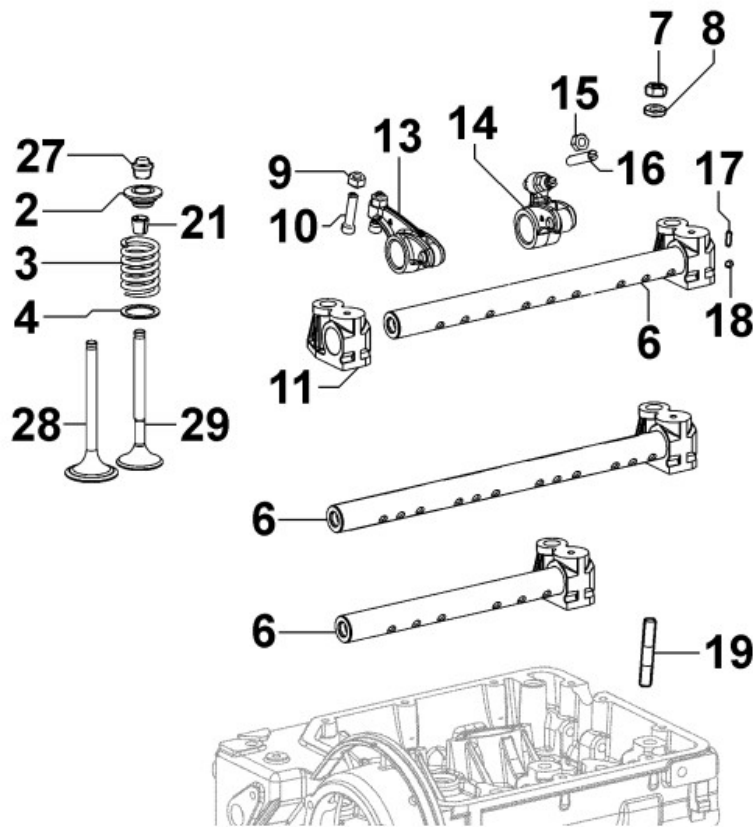

8036320100 - ROCKER ARMS / VALVES

Pos	Kit	Included In	Code	Description	Qty	Old Code	Tech. Info
2	(B)		ED0064100170-S	CAP	4/6/8*		
3			ED0057551370-S	SPRING	8		
4			ED0076251850-S	WASHER	8		
6	(A)		ED0060451120-S	R.A.ASS.Y	1		
6	(E)	(A)	ED0060450830-S	R.ARM SHAFT	1		
7			ED0032400330-S	HEX.NUT	5		
8			ED0076251300-S	WASHER	5		
9		(A) (C)	ED0032400080-S	HEX.NUT	1		
10		(A) (C)	ED0098500880-S	ADJ.SCREW	1		
11		(A)	ED0086151050-S	SUPPORT	4		
13	(C)	(A)	ED0015411930-S	ROCKERARM	8		
14	(D)	(A)	ED0015412200-S	ROCKERARM	4		
15		(A) (D)	ED0032401510-S	HEX.NUT	1		
16		(A) (D)	ED0098501100-S	ADJ.SCREW	1		
17		(E)	ED0084300610-S	TAPER PIN	1		
18		(E)	ED0090001480-S	PLUG	2		
19			ED0068000880-S	STUD	5		
21		(B)	ED0080570030-S	LOCK RING	16		
27			ED0045350150-S	VALVE STEM SEAL d.7	8		
28			ED0096521570-S	INTAKE VALVE	4		
29			ED0096851500-S	EXH.VALVE	4