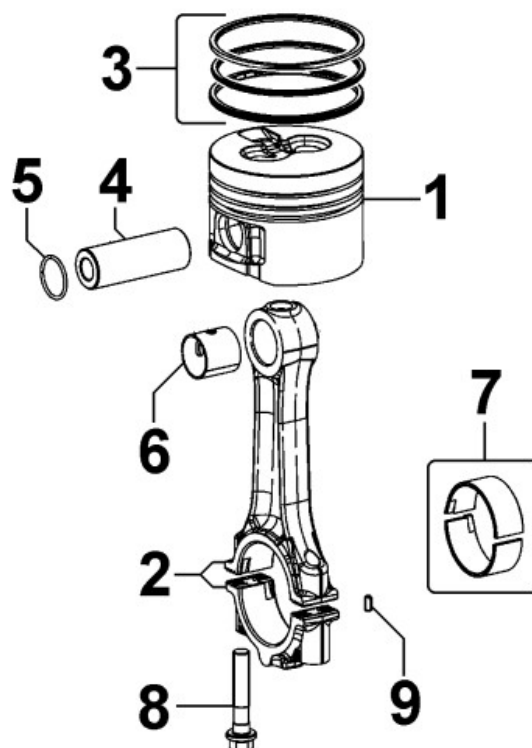

ED3B85C2

Spare Parts Catalogue

LDW1404

Update Date 07/11/2012

Print Date 07/11/2012

Tavola ricambi

Index	Description
8010320080	CRANKSHAFT
8011320090	PISTON / CONNECTING ROD
8012320050	FLYWHEEL
8014320340	PULLEYS / BELT
8020320630	CRANKCASE
8021320220	CYLINDER HEAD
8022320790	HEAD COVER
8023320030	FLYWHEEL SIDE SUPPORT
8025320560	ENGINE MOUNTS
8030320040	INJECTION SYSTEM
8035320560	CAMSHAFT
8036320100	ROCKER ARMS / VALVES
8038320020	TIMING GEAR
8040320050	OIL PUMP
8041320320	OIL PAN
8042320030	OIL FILTER
8043320310	OIL DIPSTICK
8045320020	BREATHER SYSTEM
8047320150	OIL COOLER
8050320650	SPEED GOVERNOR
8051320410	CONTROLS
8052320030	ELECTROVALVE
8061320770	FUEL FILTER
8062320390	FUEL FEED PUMP
8064320720	FUEL PIPING
8067320330	FIXING FOR WATER COOLER
8068320230	HOSES FOR WATER COOLER
8071320100	COOLING FAN
8073321080	WATER COOLER
8074320290	THERMOSTAT UNIT
8075320020	WATER INLET FLANGE
8077320020	WATER PUMP
8079320040	FITTING FOR CAB HEATING
8080321180	AIR INLET MANIFOLD / AIR FILTER
8081320270	AIR CLEANER
8082320220	AIR INLET ACCESORIES
8084320010	DUST INDICATOR

8011320090 - PISTON / CONNECTING ROD

Pos	Kit	Included In	Code	Description	Qty	Old Code	Tech. Info
1	(A)		ED0065015120-S	PISTON STD	4		
1	(A)		ED0065015130-S	PISTON +0.5	4		
1	(A)		ED0065015140-S	PISTON +1.0	4		
2	(B)		ED0015262260-S	CONNECT.ROD	4		
3		(A)	ED0082112480-S	RINGS STAND.	2/3/4		
3		(A)	ED0082112490-S	RINGS +0.5	2/3/4		
3		(A)	ED0082112500-S	RINGS +1	2/3/4		
4		(A)	ED0084800810-S	PISTON PIN	4		
5		(A)	ED0012610990-S	GROMMET	8		
6		(B)	ED0016300380-S	S.ENDBRNG	2/3/4		
7			ED0016401160-S	BEAR.STAND.	2/3/4		
7			ED0016401170-S	BEAR.-0.25	2/3/4		
7			ED0016401180-S	BEAR.-0.50	2/3/4		
8		(B)	ED0017701010-S	BOLT	4/6/8		