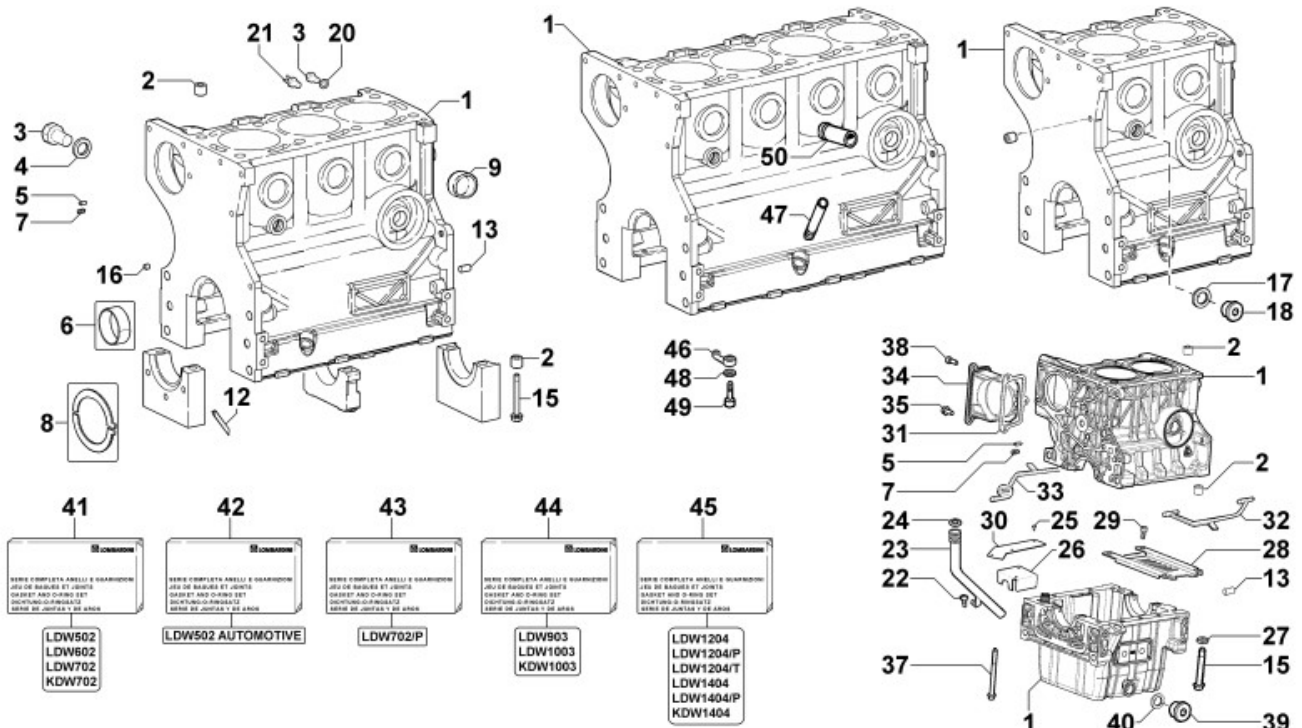

8020320630 - CRANKCASE

Pos	Kit	Included In	Code	Description	Qty	Old Code	Tech. Info
1	(A)		ED0015112730-S	Crankcase	1		
2		(A)	ED0019701400-S	SLEEVE	2		
3			ED0089650480-S	CAP	1		
4			ED0046700600-S	C.GASKET	1		
5			ED0084301050-S	TAPER PIN	1		
6			ED0016111930-S	BEARING STD.	3/4/5		
6			ED0016111940-S	BEAR.-0.25	3/4/5		
6			ED0016111950-S	BEAR.-0.50	3/4/5		
8			ED0012571580-S	THRUST BEARING	2		
8			ED0012571590-S	THRUST BEARING +0.1	2		
8			ED0012571600-S	THRUST BEARING +0.2	2		
9		(A)	ED0089900220-S	CAP	6		
12		(A)	ED0044000540-S	GASKET	4		
13			ED0084001080-S	PARAL.PIN	2		
15		(A)	ED0098201200-S	SCREW	10		
16		(A)	ED0090801820-S	SCREW	1		
41			ED0082051070-S	SET	1		
42			ED0082051230-S	SERIE BASSA FOCS2/SET D	1		
43			ED0082051270-S	S.GUARNIZIONI/GASKET SET	1		
44			ED0082051090-S	CRANKCASE GASKET SET	1		
45			ED0082051110-S	CRANKCASE GASKET SET	1