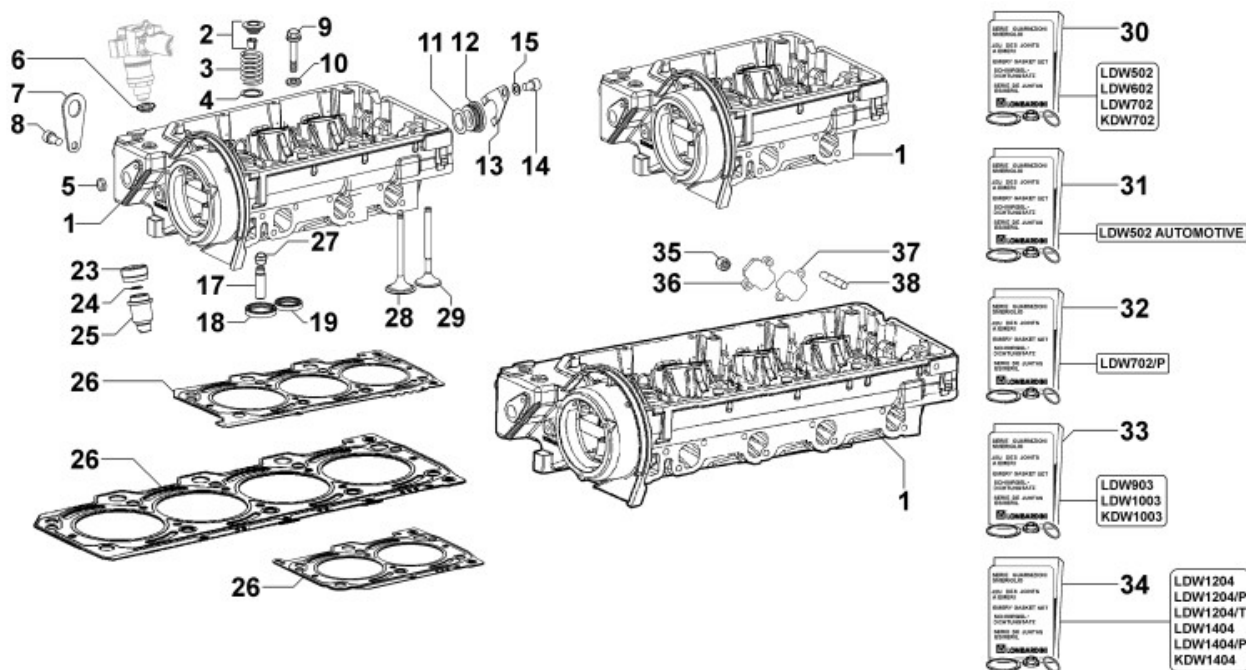

8021320220 - CYLINDER HEAD

Pos	Kit	Included In	Code	Description	Qty	Old Code	Tech. Info
1	(B)		ED0092007050-S	CYLINDER HEAD	1		
2		(B)		803632...0	4/6/8*		
3		(B)		803632...0	4/6/8*		
4		(B)		803632...0	4/6/8*		
5		(A) (B)	ED0089900470-S	CAP	6		
6			ED0059890070-S	SPARK ARR.	4		
7			ED0085459390-S	BRACE	2		
8			ED0017700020-S	BOLT	1		
9			ED0098202220-S	SCREW	10		
10			ED0076251300-S	WASHER	10		
11		(B)	ED0012000810-S	RING	1		
12				807932...0	1		
13		(B)	ED0055700190-S	SPRING	1		
14		(B)	ED0017701270-S	BOLT	1		
15		(B)	ED0076250100-S	WASHER	1		
17		(A) (B)	ED0048452000-S	GUIDE	8		
18		(A) (B)	ED0080001970-S	INTAKE V.SEAT	4		
19		(A) (B)	ED0080002110-S	EXH V.SEAT	4		
23			ED0041300960-S	RING NUT	4		
24			ED0035275170-S	SPACER	12		
25			ED0067250700-S	PREC.CHAMB.	4		
26			ED0047306940-S	GASKET	0		
26			ED0047306950-S	GASKET	0		
26			ED0047306960-S	HEAD GASKET 1.65(3)	0		
27		(B)		803632...0	4/6/8*		
28		(B)		803632...0	2/3/4*		
29		(B)		803632...0	2/3/4*		
30			ED0082051060-S	SET	1		
31			ED0082051220-S	SERIE ALTA FOCS2/SET D	1		
32			ED0082051260-S	SERIE GUARNIZIONE/GASKET SET	1		
33			ED0082051080-S	HEAD/FUEL SYSTEM GASKET SET	1		
34			ED0082051100-S	HEAD/FUEL SYSTEM GASKET SET	1