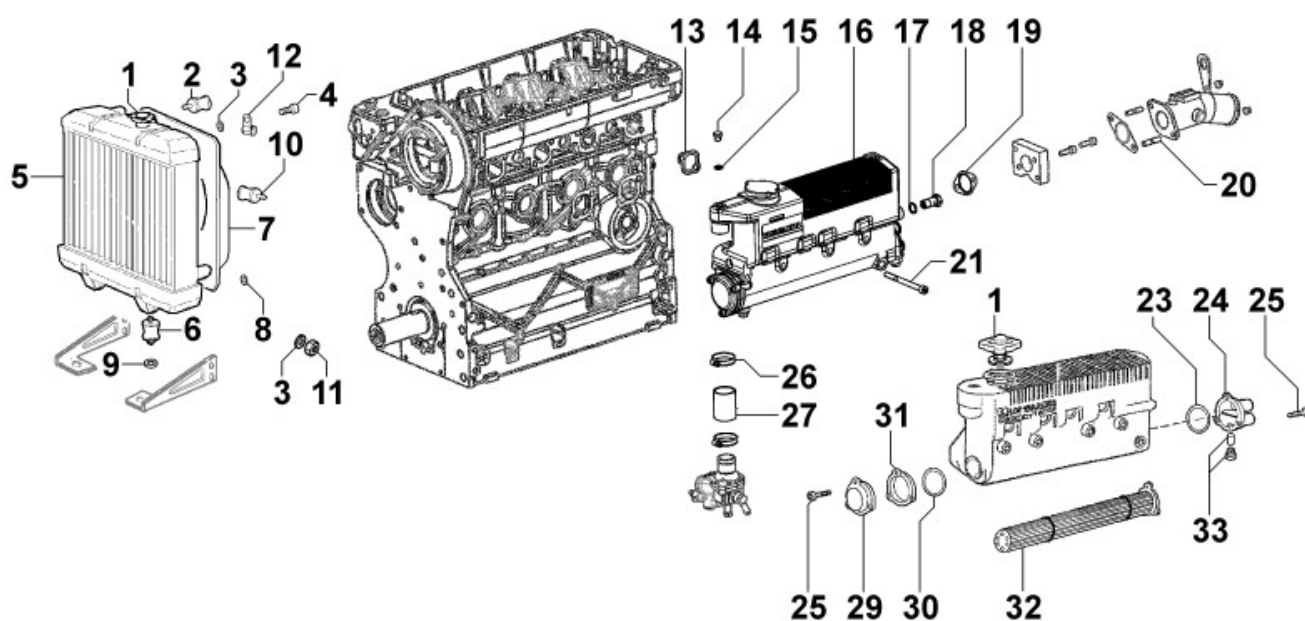

8073321080 - WATER COOLER

Pos	Kit	Included In	Code	Description	Qty	Old Code	Tech. Info
1			ED0090002390-S	PLUG	1		
2			ED0086361540-S	V.ISOLAT.	2		
3			ED0076250700-S	WASHER	3		
4			ED0097300100-S	SCREW	3		
5	(A)		ED0073503220-S	WATER COOLER	1		
6		(A)	ED0086361450-S	V.ISOLAT.	2		
7			ED0025697500-S	SHROUD	1