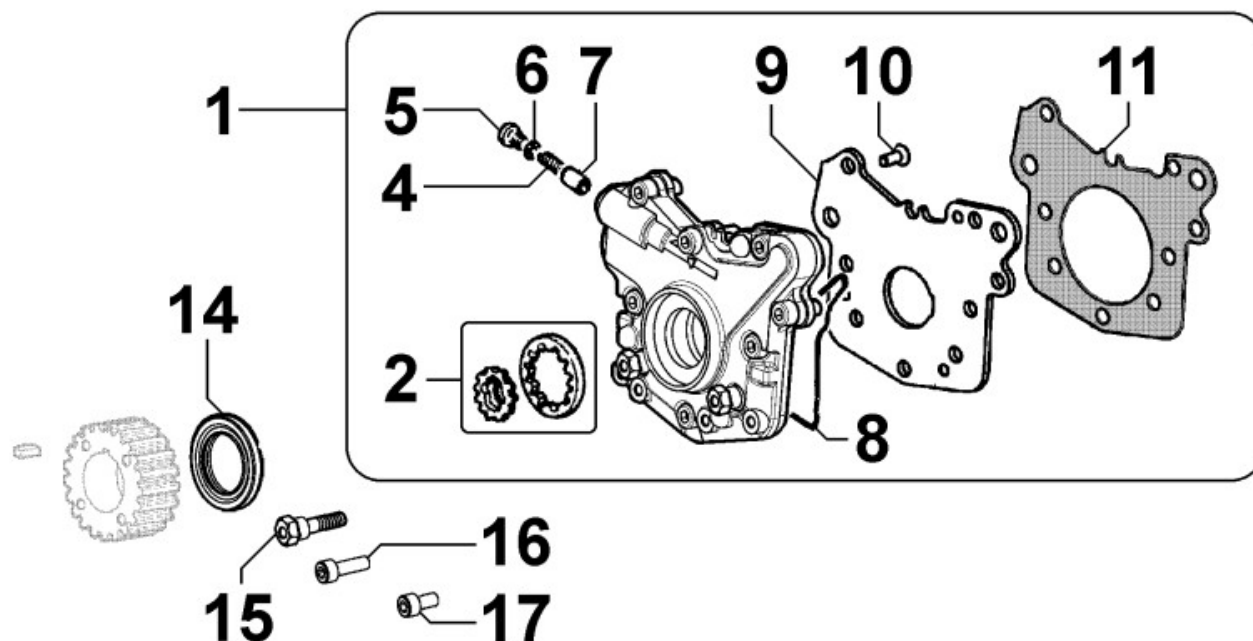

8040320050 - OIL PUMP

Pos	Kit	Included In	Code	Description	Qty	Old Code	Tech. Info
1	(A)		ED0066050990-S	OIL PUMP	1		
2		(A)	ED0077501080-S	ROTOR	1		
4		(A)	ED0056250080-S	SPRING	1		
5		(A)	ED0090150050-S	CAP	1		
6		(A)	ED0046700600-S	C.GASKET	1		
7		(A)	ED0064950450-S	PLUNGER	1		
8		(A)	ED0012002920-S	RING	1		
9		(A)		POS. 1			
10		(A)	ED0098000610-S	CAPSCREW	1		
11		(A)	ED0045802160-S	GASKET	1		
14			ED0012133430-S	SEAL RING	1		
15			ED0098651740-S	SCREW	2		
16			ED0017700070-S	BOLT	1		
17			ED0097320740-S	CAPSCREW	6