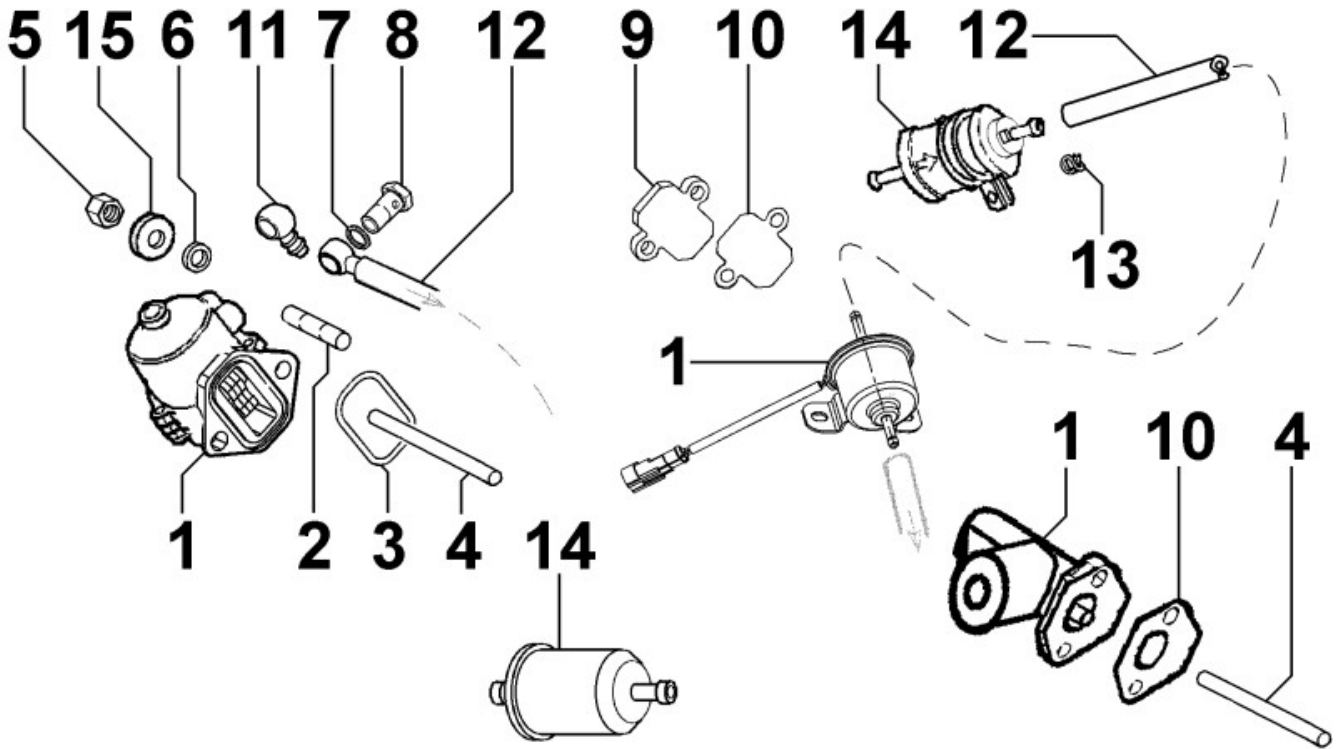

8062320390 - FUEL FEED PUMP

Pos	Kit	Included In	Code	Description	Qty	Old Code	Tech. Info
1			ED0065851510-S	FUEL FEED PUMP FOCS	1		
2			ED0067800080-S	STUD	2		
3			ED0012000870-S	O RING	1		
4			ED0072007210-S	DRIVE ROD	1		
5			ED0032401640-S	HEX.NUT	2		
6			ED0075550290-S	WASHER	2		
7			ED0046700590-S	C.GASKET	4		
8			ED0019011930-S	BOLT	2