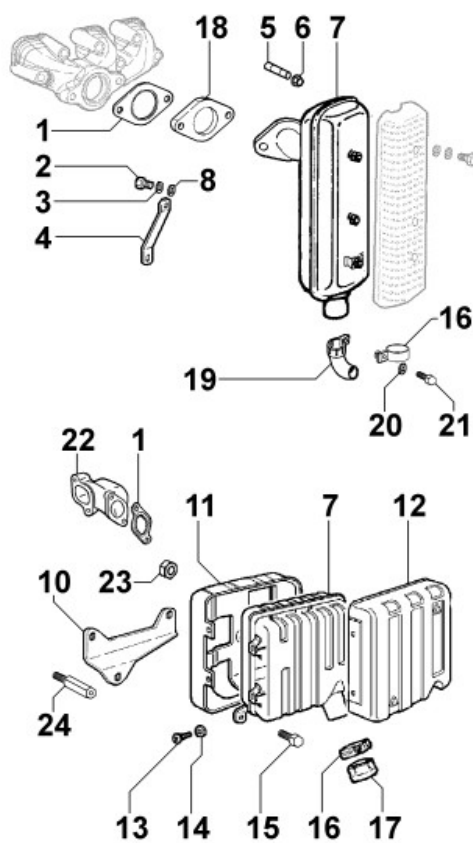

8086320190 - EXHAUST MUFFLER

Pos	Kit	Included In	Code	Description	Qty	Old Code	Tech. Info
1			ED0045011180-S	GASKET	1		
2			ED0017700020-S	BOLT	2		
3			ED0075650070-S	SP.WASHER	2		
4			ED0085454890-S	BRACE	1		
5			ED0067801710-S	STUD	2		
6			ED0032401630-S	HEX.NUT	2		
7			ED0054604500-S	MUFFLER	1		
8			ED0076250100-S	WASHER	2