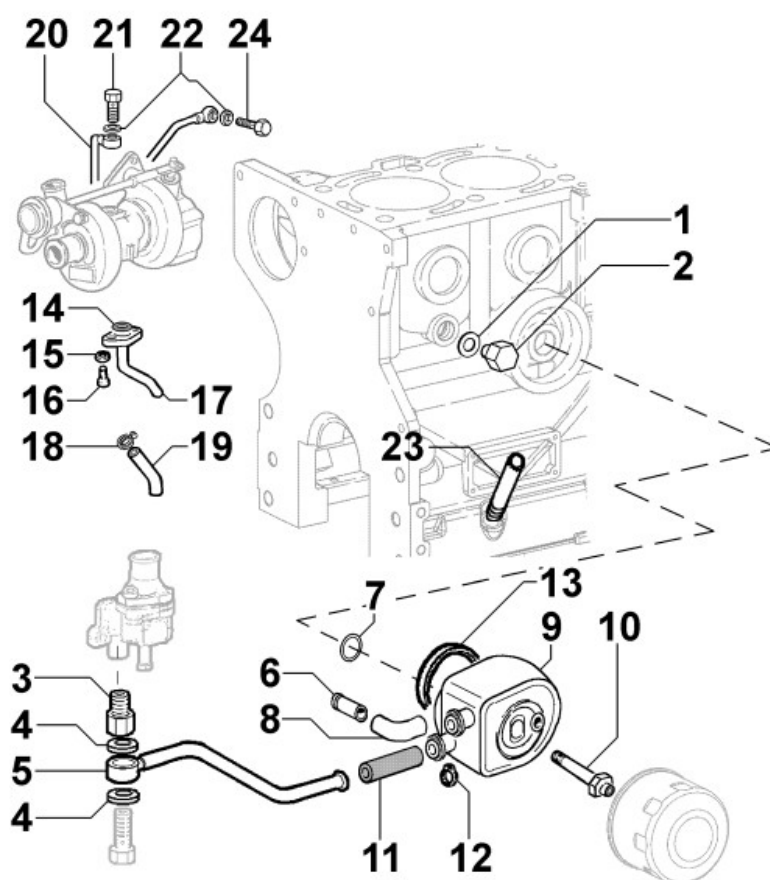

8047320150 - OIL COOLER

Pos	Kit	Included In	Code	Description	Qty	Old Code	Tech. Info
1			ED0046700190-S	GASKET	1		
2			ED0090400310-S	CAP	1