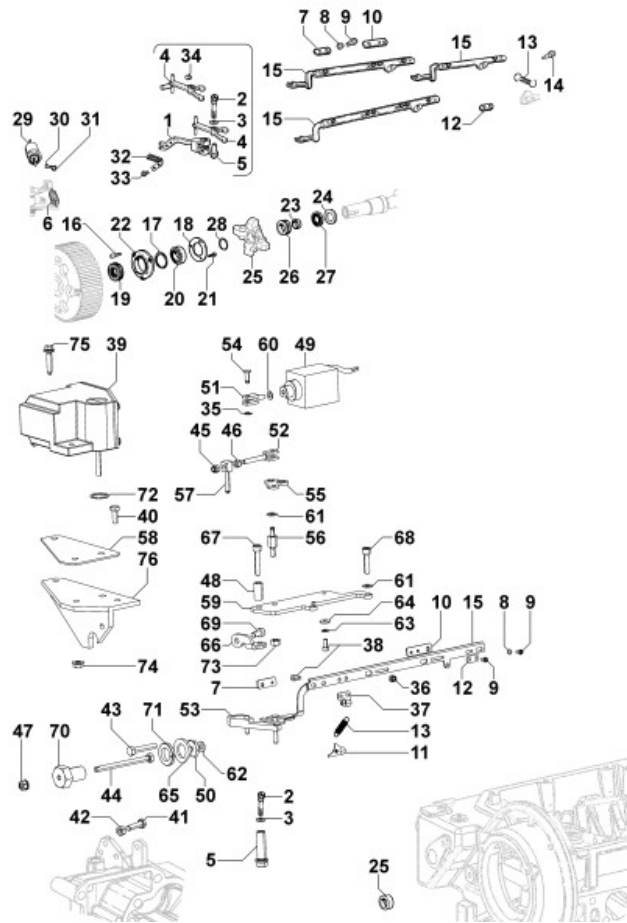

8050320650 - SPEED GOVERNOR

Pos	Kit	Included In	Code	Description	Qty	Old Code	Tech. Info
1	(B)		ED0048963600-S	LEVER ASSEMBLY	1		
2		(B)	ED0061101010-S	PIN	1		
3		(B)	ED0012000370-S	O RING	1		
4		(B)		POS. 1	1		
5		(B)	ED0019540200-S	SLEEVE	1		
6			ED0056552100-S	SPRING	1		
7		(D) (E)	ED0063200710-S	PIASTRINA DI REGISTRO X ASTA	1		
8		(D)	ED0076260370-S	TABWASHER	2/4/6		
9		(D)	ED0097320960-S	SCREW	6		
10		(D) (E)	ED0063200730-S	PLATE	3		
12		(D)	ED0062751270-S	PLATELET FOR LOCKING	2		
13			ED0056552570-S	SPRING	1		
14			ED0098652020-S	SCREW	4		
15	(E)		ED0013801020-S	UNIONLINK	1		
16			ED0098001620-S	VITE/SCREW	10		
16			ED0097300100-S	SCREW	3		
17		(A)	ED0012020370-S	RING	1		
18		(A)	ED0062751660-S	PLATE	1		
19		(A)	ED0012133030-S	SEAL RING	1		
20		(A)	ED0030010660-S	BEARING	1		
22	(A)		ED0026902940-S	HOUS.COVER	1		
23		(C)	ED0015850850-S	NDL.BEAR.	1		
24			ED0073520630-S	THRUSTWASHER	1		
25			ED0088050480-S	SUPPORT	1		
26	(C)		ED0054012500-S	COUPLING	1		
27			ED0031101650-S	BEARING AXK2542	1