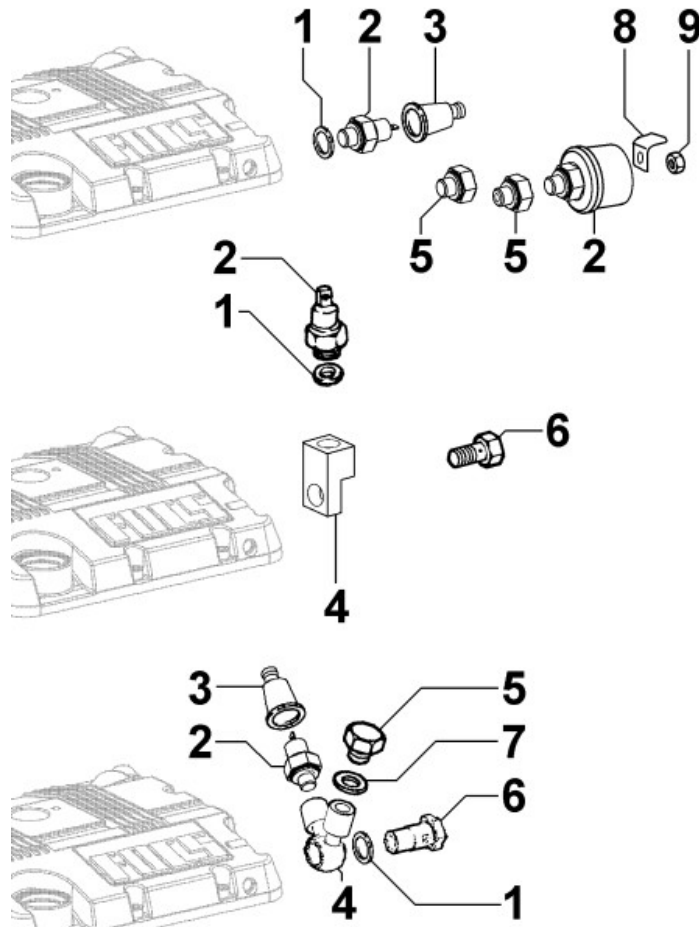

8102320020 - OIL PRESSURE SWITCH

Pos	Kit	Included In	Code	Description	Qty	Old Code	Tech. Info
1			ED0046700600-S	C.GASKET	1		
2			ED0067450930-S	OIL PRESSURE SWITCH 0,3 BAR	1		
3			ED0064910130-S	PIPE ELBOW	1