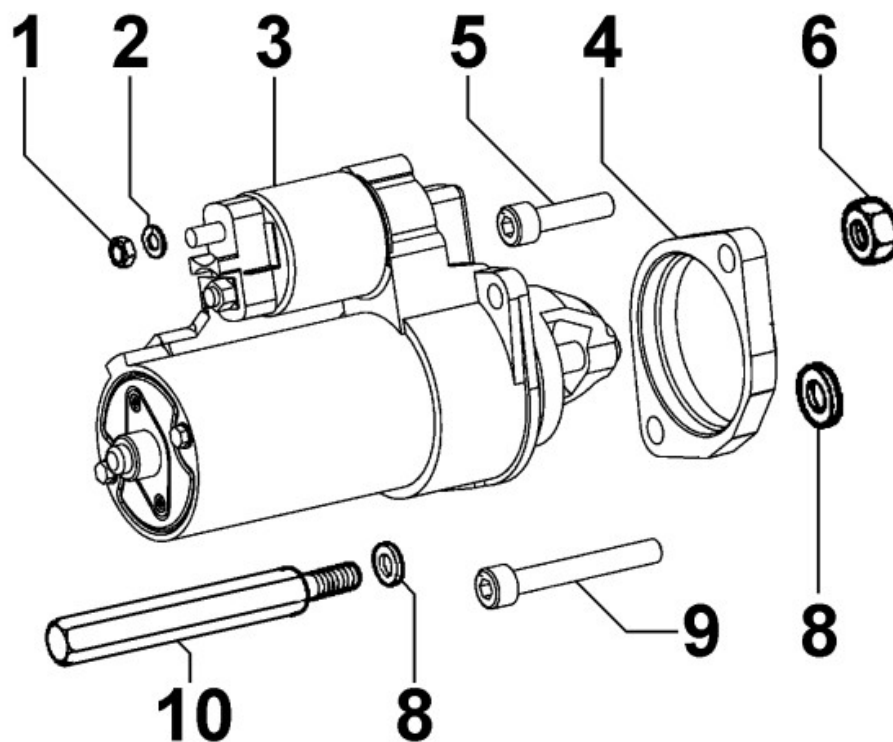

8101320510 - STARTING MOTOR

Pos	Kit	Included In	Code	Description	Qty	Old Code	Tech. Info
1			ED0032400200-S	NUT	1		
2			ED0075650070-S	SP.WASHER	1		
3			ED0058402580-S	STARTING MOTOR	1		
4			ED0038100240-S	FLANGE	1		
5			ED0097300460-S	ALLEN SCREW	2