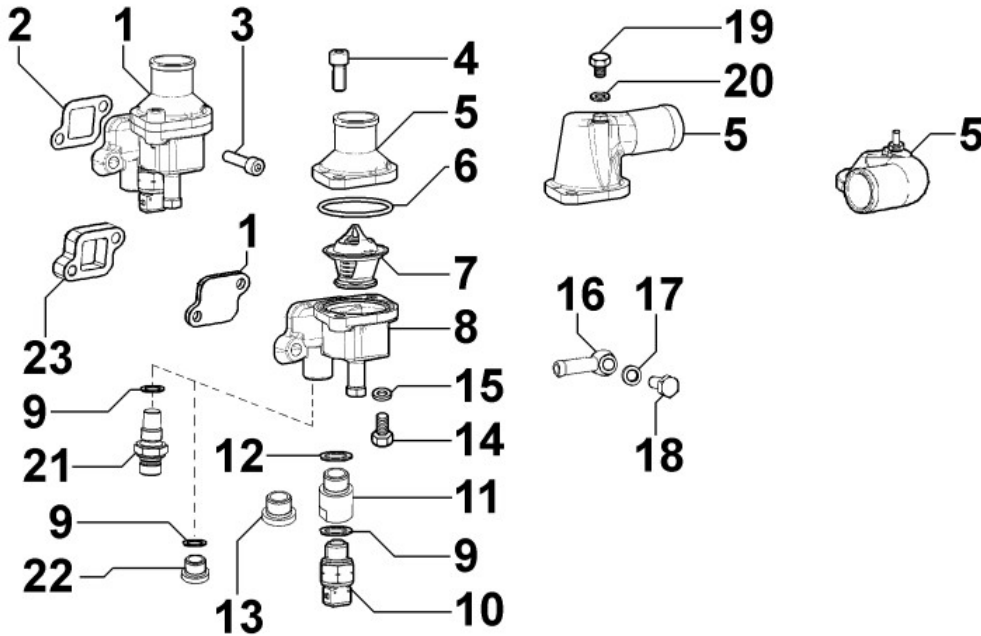

8074320290 - THERMOSTAT UNIT

Pos	Kit	Included In	Code	Description	Qty	Old Code	Tech. Info
1	(A)		ED0048964310-S	ASSEMBLY	0		
2			ED0044600370-S	GASKET	1		
3			ED0097320640-S	SCREW	2		
4		(A)	ED0097320740-S	CAPSCREW	2		
5		(A)	ED0027502790-S	THERMOSTAT COVER	1		
6		(A)	ED0012000910-S	O RING	1		
7		(A)	ED0091951240-S	THERMOSTAT	1		
8		(A)	ED0028712760-S	BODY	1		
10		(A)	ED0091951080-S	THERMOSTAT	1		
12		(A)	ED0046700190-S	GASKET	1