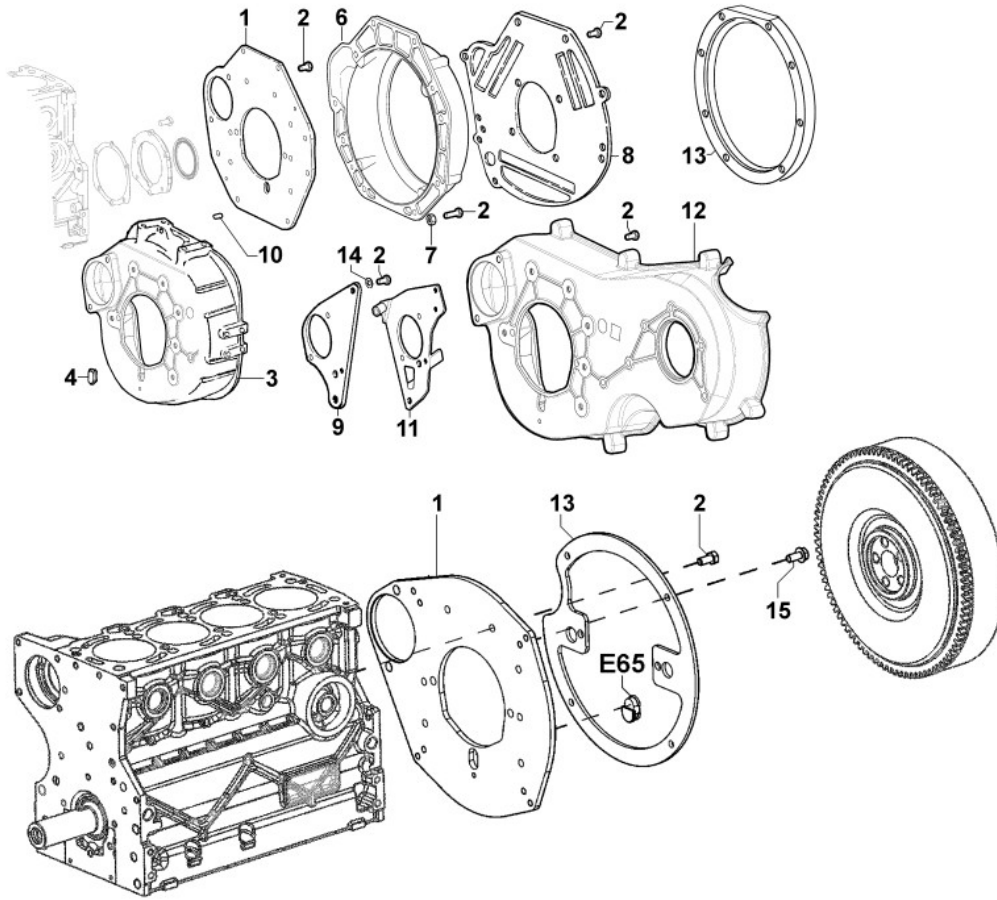

8160320130 - ENGINE BELL / BACKPLATE

Pos	Kit	Included In	Code	Description	Qty	Old Code	Tech. Info
2			ED0017700560-S	BOLT	11		
3			ED0020322490-S	CAMPANA/BELL D	1