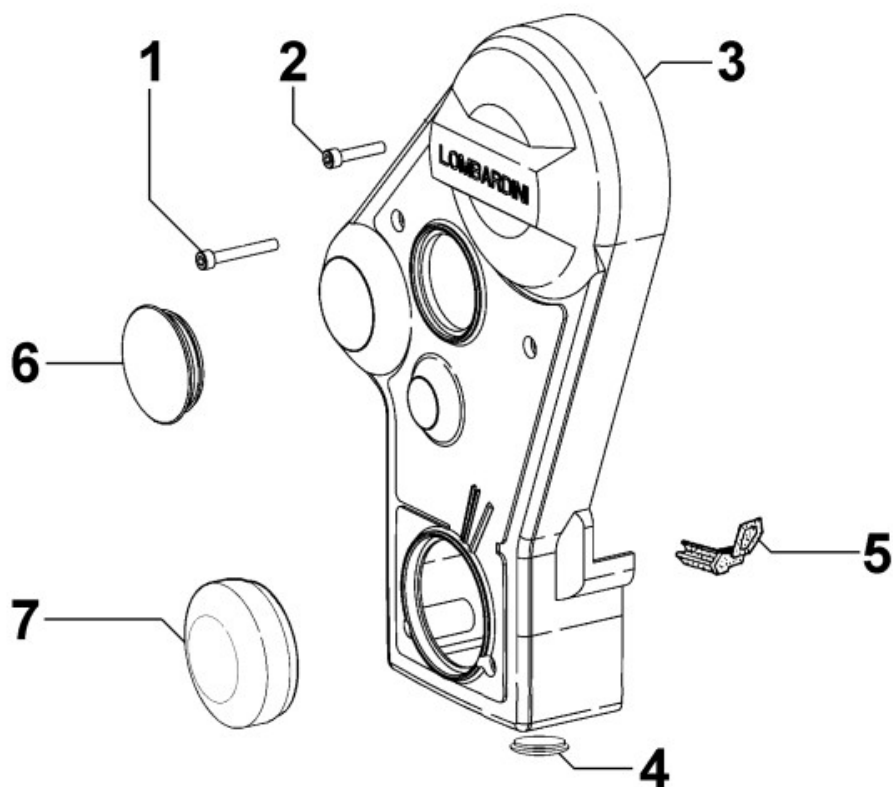

8171320050 - BELT GUARD

Pos	Kit	Included In	Code	Description	Qty	Old Code	Tech. Info
1			ED0097300150-S	SCREW	1		
2			ED0097320160-S	CAPSCREW	4		
3			ED0069277070-S	GUARD	1		
4			ED0090000780-S	CAP	1