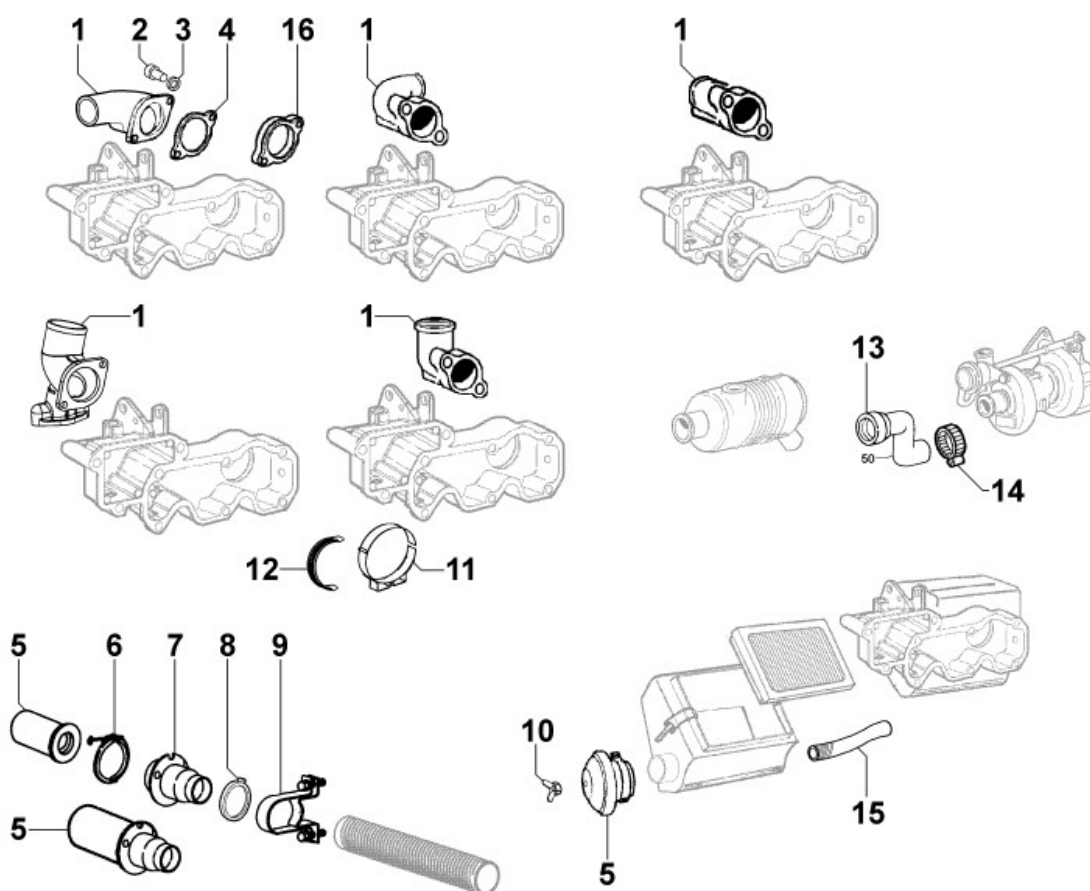

8082320220 - AIR INLET ACCESORIES

Pos	Kit	Included In	Code	Description	Qty	Old Code	Tech. Info
1			ED0038661120-S	FLANGE	1		
2			ED0097320740-S	CAPSCREW	2		
3			ED0075550290-S	WASHER	2		
4			ED0045010810-S	GASKET	1